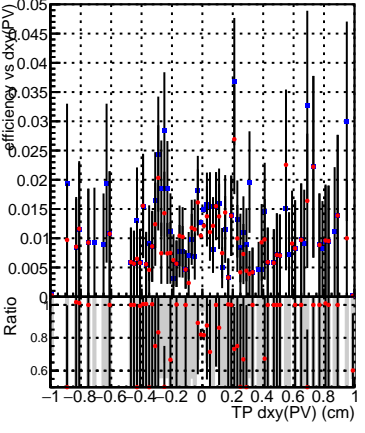

Efficiency vs Dxy(PV)

Efficiency vs Dxy(PV) - Legend: DQMstep3_TT_CKF (blue square), DQMstep3_TT_CKF-tok (red circle)

Efficiency vs Dz(PV)

Efficiency vs Dz(PV)