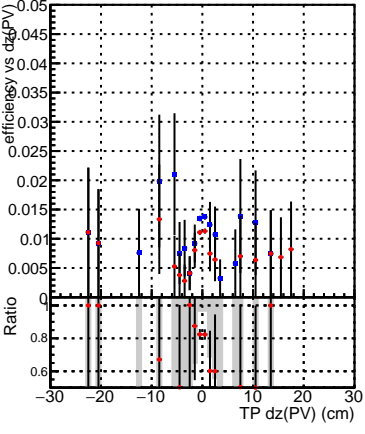

Efficiency vs Dxy(PV)

Efficiency vs Dxy(PV) - Legend: DQMstep3_TT_CKF (blue square), DQMstep3_TT_CKF-tok (red circle)

Efficiency vs Dz(PV)

Efficiency vs Dz(PV)