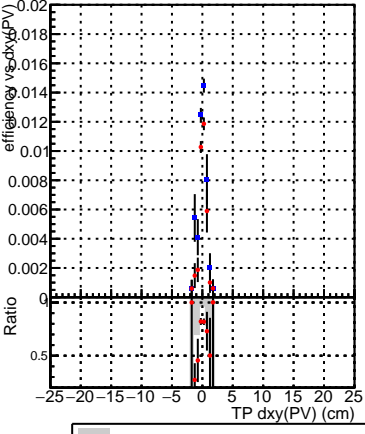

Efficiency vs Dxy(PV)

Efficiency vs Dxy(PV) - Legend: DQMstep3_TT_CKF (blue square), DQMstep3_TT_CKF-tok (red circle)

Efficiency vs Dz(PV)

Efficiency vs Dz(PV)