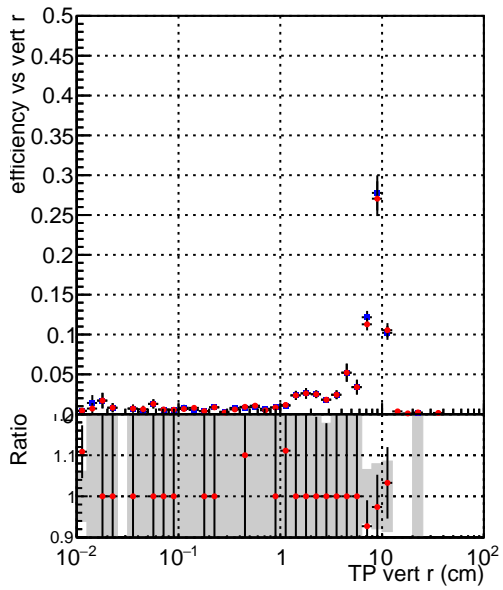

Efficiency vs vertpos**fake+duplicates vs vert r****Efficiency vs vert z****fake+duplicates vs. z****Efficiency vs. sim PV z****fake+duplicates vs Sim. PV z**

Legend for Efficiency vs vert z and fake+duplicates vs. z plots:

- Blue square: DQMstep3_TT_CKF
- Red circle: DQMstep3_TT_CKF+tok