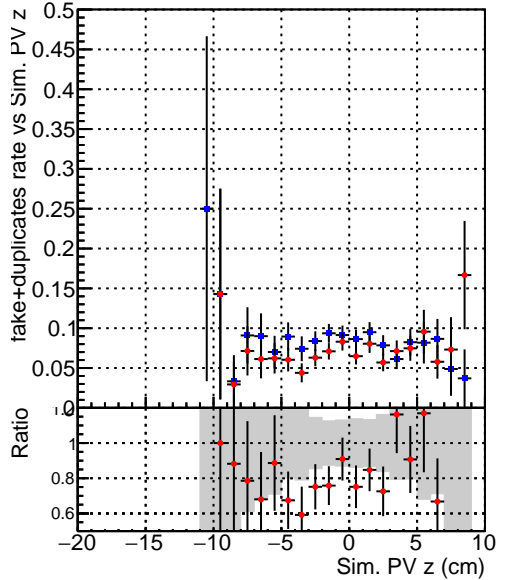

Efficiency vs vertpos**fake+duplicates vs vert r****Efficiency vs vert z****fake+duplicates vs. z****Efficiency vs. sim PV z****fake+duplicates vs Sim. PV z**

Legend for Efficiency vs vert z and fake+duplicates vs. z plots:

- Blue square: DQMstep3_TT_CKF
- Red circle: DQMstep3_TT_CKF+tok