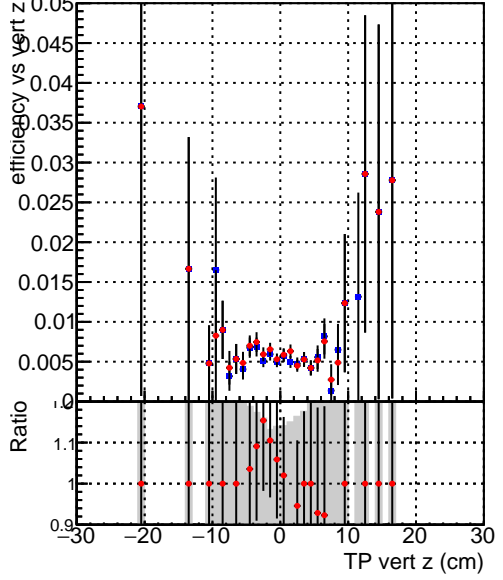

Efficiency vs vertpos**fake+duplicates vs vert r****Efficiency vs vert z****fake+duplicates vs. z****Efficiency vs. sim PV z****fake+duplicates vs Sim. PV z**

Legend for Efficiency vs vert z and fake+duplicates vs. z plots:

- Blue square: DQMstep3_TT_CKF
- Red circle: DQMstep3_TT_CKF+tok