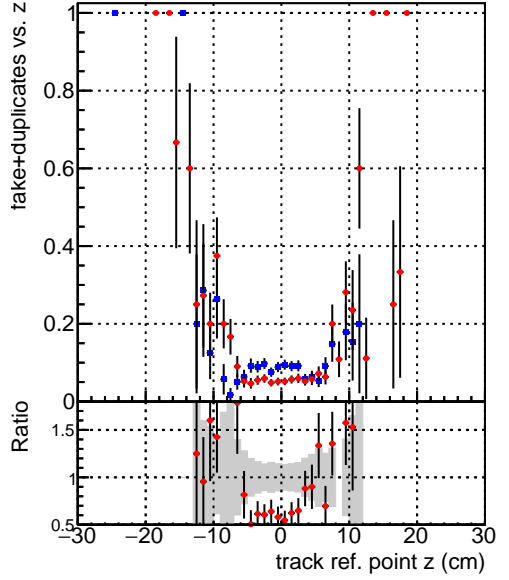

Efficiency vs vertpos**fake+duplicates vs vert r****Efficiency vs vert z****fake+duplicates vs. z****Efficiency vs. sim PV z****fake+duplicates vs Sim. PV z**

Legend for Efficiency vs vert z and fake+duplicates vs. z plots:

- Blue square: DQMstep3_TT_CKF
- Red circle: DQMstep3_TT_CKF+tok