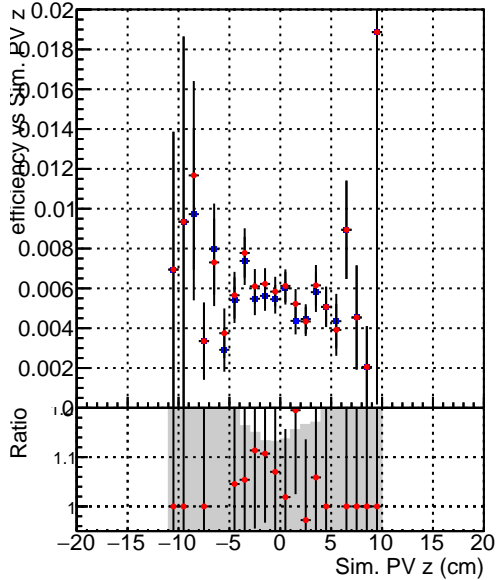

Efficiency vs vertpos**fake+duplicates vs vert r****Efficiency vs vert z****fake+duplicates vs. z****Efficiency vs. sim PV z****fake+duplicates vs Sim. PV z**

Legend for Efficiency vs vert z and fake+duplicates vs. z plots:

- Blue square: DQMstep3_TT_CKF
- Red circle: DQMstep3_TT_CKF+tok