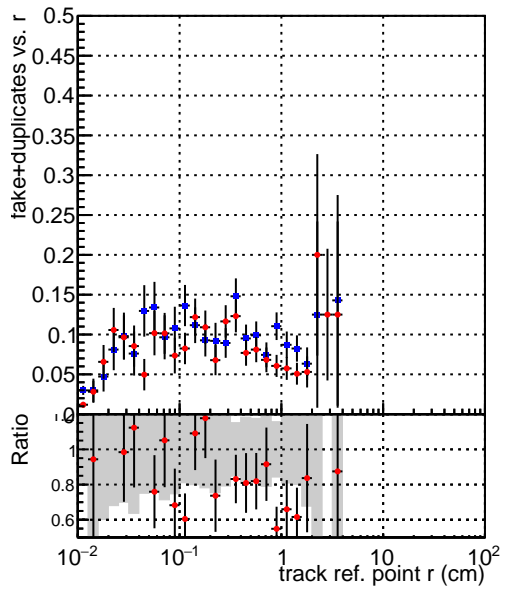

Efficiency vs vertpos**fake+duplicates vs vert r****Efficiency vs vert z****fake+duplicates vs. z****Efficiency vs. sim PV z****fake+duplicates vs Sim. PV z**

Legend for Efficiency vs vert z and fake+duplicates vs. z plots:

- Blue square: DQMstep3_TT_CKF
- Red circle: DQMstep3_TT_CKF+tok