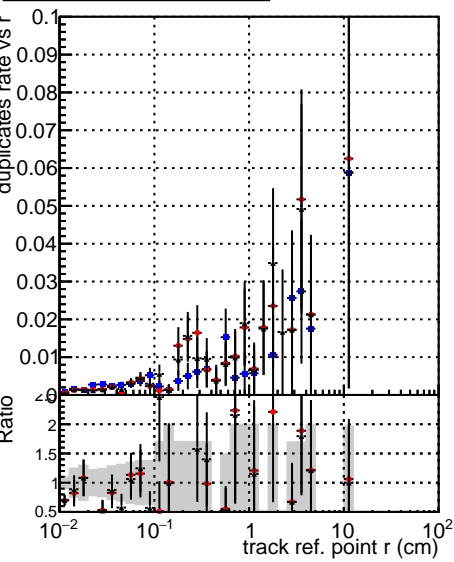

**Fake rate vs vertpos****Duplicates Rate vs vertpos****Pileup rate vs vertpos****Fake rate vs v****Duplicates Rate vs v****Pileup rate vs v****Fake rate vs. sim PV z****Duplicates Rate vs sim PV z****Pileup rate vs. sim PV z**

Legend for all plots:

- Blue square: DQMstep3\_TT\_CKF
- Red circle: DQMstep3\_TT\_default
- Black triangle: DQMstep3\_TT\_defaultNEWTeo7