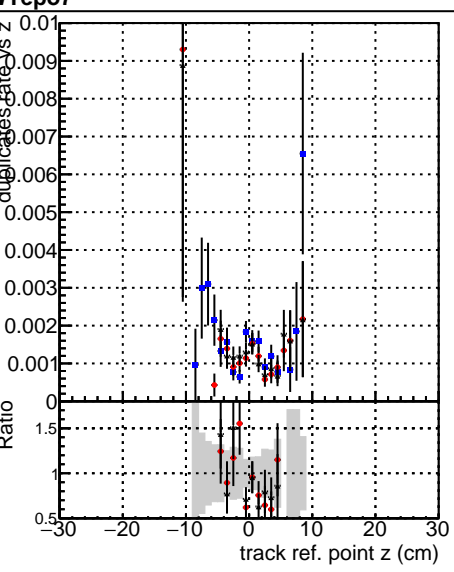

**Fake rate vs vertpos****Duplicates Rate vs vertpos****Pileup rate vs vertpos****Fake rate vs v****Duplicates Rate vs v****Pileup rate vs v****Fake rate vs. sim PV z****Duplicates Rate vs sim PV z****Pileup rate vs. sim PV z**

Legend for all plots:

- Blue square: DQMstep3\_TT\_CKF
- Red circle: DQMstep3\_TT\_default
- Black triangle: DQMstep3\_TT\_defaultNEWTeo7