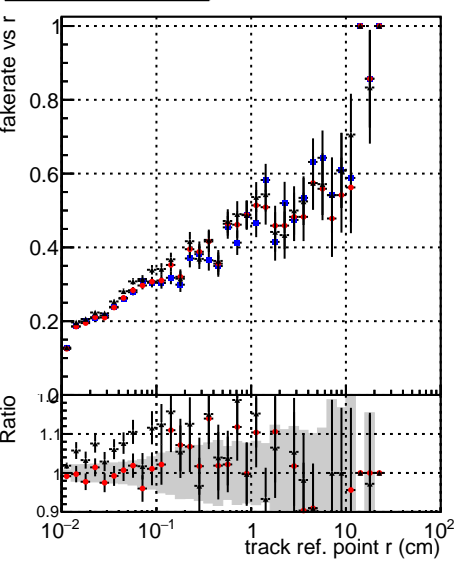

**Fake rate vs vertpos****Duplicates Rate vs vertpos****Pileup rate vs vertpos****Fake rate vs v****Duplicates Rate vs v****Pileup rate vs v****Fake rate vs. sim PV z****Duplicates Rate vs sim PV z****Pileup rate vs. sim PV z**

Legend for all plots:

- Blue square: DQMstep3\_TT\_CKF
- Red circle: DQMstep3\_TT\_default
- Black triangle: DQMstep3\_TT\_defaultNEWTeo7