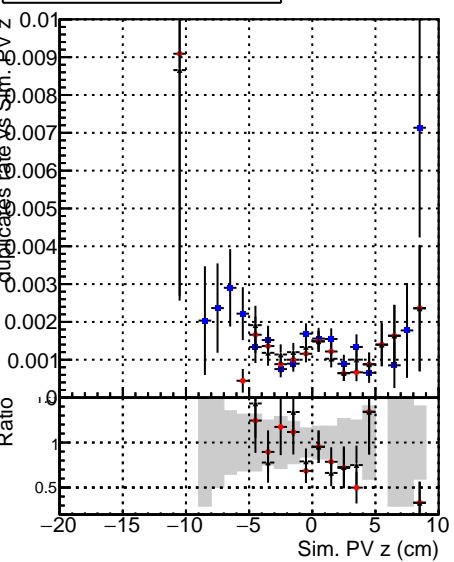

**Fake rate vs vertpos****Duplicates Rate vs vertpos****Pileup rate vs vertpos****Fake rate vs v****Duplicates Rate vs v****Pileup rate vs v****Fake rate vs. sim PV z****Duplicates Rate vs sim PV z****Pileup rate vs. sim PV z**

Legend for all plots:

- Blue square: DQMstep3\_TT\_CKF
- Red circle: DQMstep3\_TT\_default
- Black triangle: DQMstep3\_TT\_defaultNEWTeo7