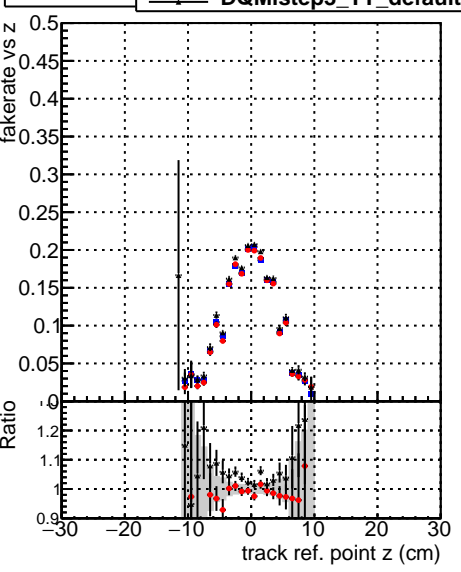

**Fake rate vs vertpos****Duplicates Rate vs vertpos****Pileup rate vs vertpos****Fake rate vs v****Duplicates Rate vs v****Pileup rate vs v****Fake rate vs. sim PV z****Duplicates Rate vs sim PV z****Pileup rate vs. sim PV z**

Legend for all plots:

- Blue square: DQMstep3\_TT\_CKF
- Red circle: DQMstep3\_TT\_default
- Black triangle: DQMstep3\_TT\_defaultNEWTeo7