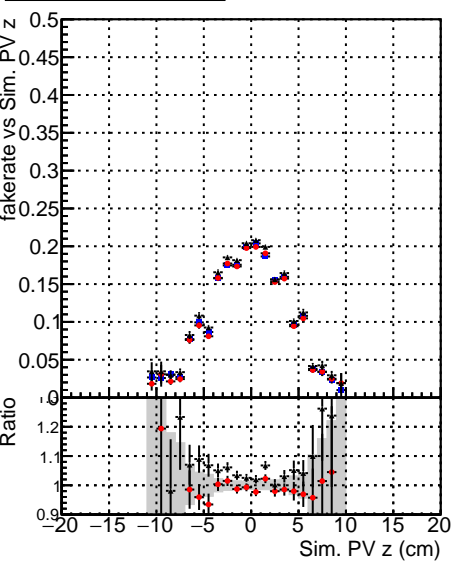

**Fake rate vs vertpos****Duplicates Rate vs vertpos****Pileup rate vs vertpos****Fake rate vs v****Duplicates Rate vs v****Pileup rate vs v****Fake rate vs. sim PV z****Duplicates Rate vs sim PV z****Pileup rate vs. sim PV z**

Legend for all plots:

- Blue square: DQMstep3\_TT\_CKF
- Red circle: DQMstep3\_TT\_default
- Black triangle: DQMstep3\_TT\_defaultNEWTeo7