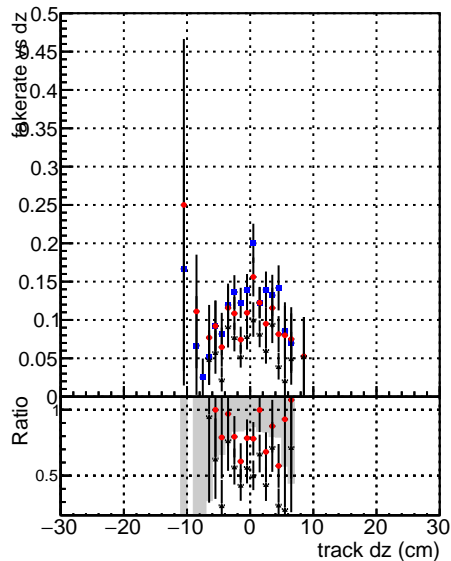

Fake rate vs dz