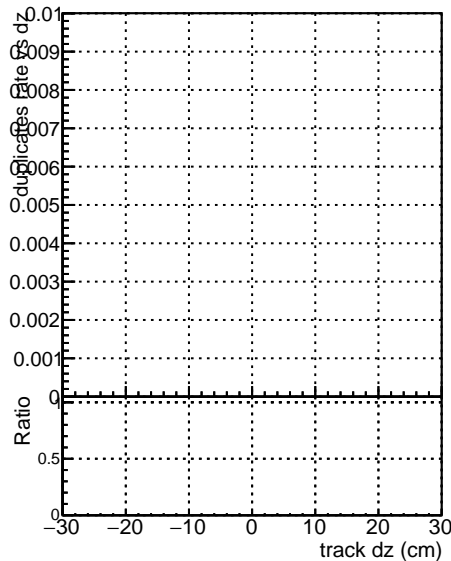

Fake rate vs dz