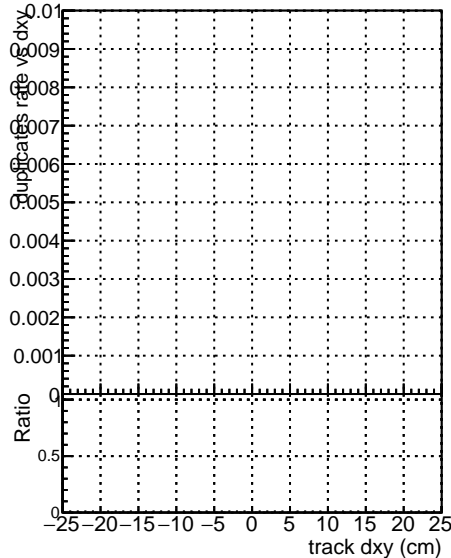

Duplicates Rate vs Dxy