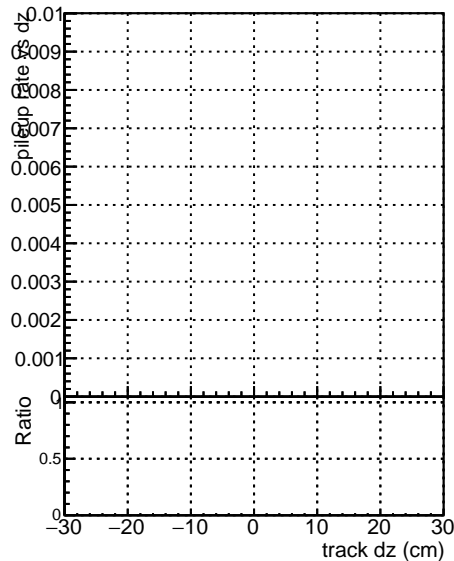

Fake rate vs dz