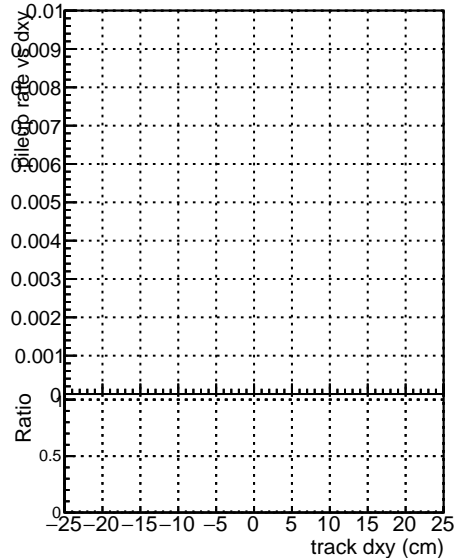

Pileup rate vs dxy