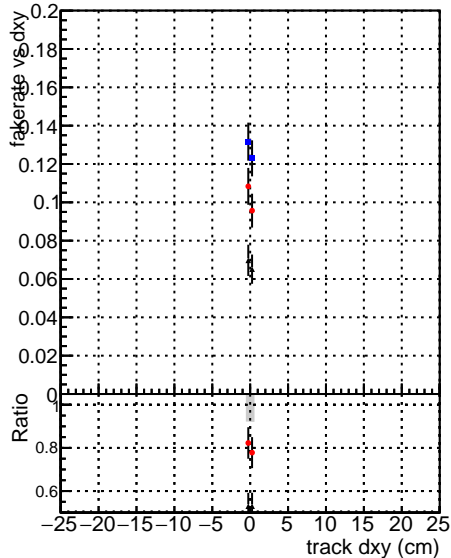

Fake rate vs dz

Fake rate vs dxy