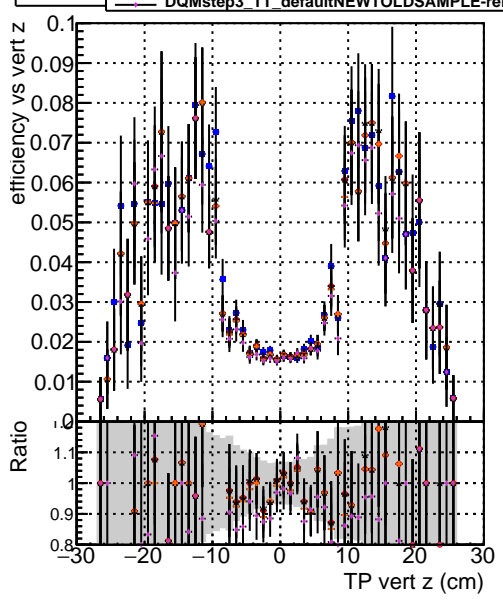

Efficiency vs vertpos

Efficiency vs vert z

Efficiency vs. sim PV z

- | | | | |
|---|----------|---|----------------------------|
| — | DQMstep3 | — | CKF |
| — | DQMstep3 | — | default |
| — | DQMstep3 | — | ckfPixelLess |
| — | DQMstep3 | — | default-relf2 |
| — | DQMstep3 | — | defaultNEWTOLDSAMPLE-relf2 |