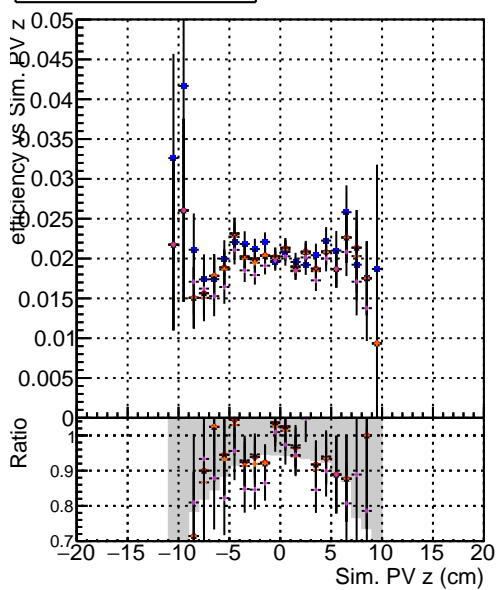

Efficiency vs vertpos

Efficiency vs vert z

Efficiency vs. sim PV z

- | | | | |
|---|----------|---|----------------------------|
| — | DQMstep3 | — | CKF |
| — | DQMstep3 | — | default |
| — | DQMstep3 | — | ckfPixelLess |
| — | DQMstep3 | — | default-relf2 |
| — | DQMstep3 | — | defaultNEWTOLDSAMPLE-relf2 |