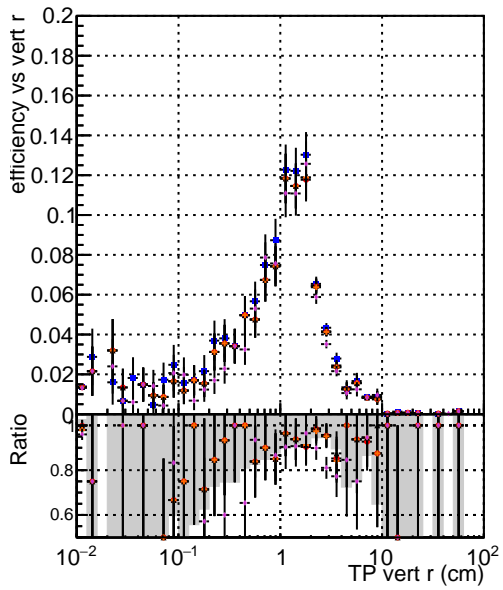

Efficiency vs vertpos

Efficiency vs vert z

Efficiency vs. sim PV z

- | | | | |
|---|----------|---|----------------------------|
| — | DQMstep3 | — | CKF |
| — | DQMstep3 | — | default |
| — | DQMstep3 | — | ckfPixelLess |
| — | DQMstep3 | — | default-relf2 |
| — | DQMstep3 | — | defaultNEWTOLDSAMPLE-relf2 |