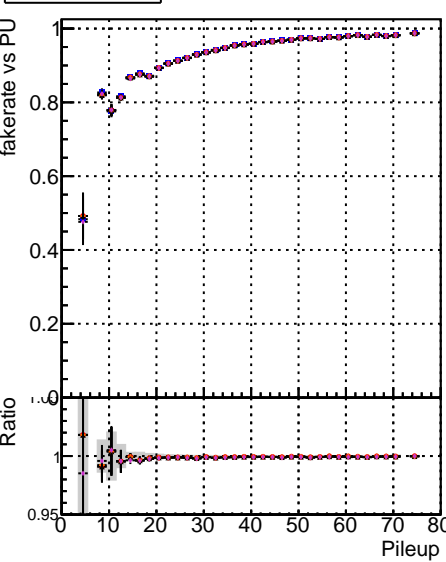

Legend for Pileup rate vs plots: DOM (blue), GKF (red), default (black), and others (orange, green, purple).

Legend for Fake rate vs pu plots: DOM (blue), GKF (red), default (black), and others (orange, green, purple).

Legend for Duplicates Rate vs pu plots: DOM (blue), GKF (red), default (black), and others (orange, green, purple).

Legend for Pileup rate vs pu plots: DOM (blue), GKF (red), default (black), and others (orange, green, purple).

Fake rate vs

Duplicates Rate vs

Pileup rate vs

Fake rate vs pu

Duplicates Rate vs pu

Pileup rate vs pu