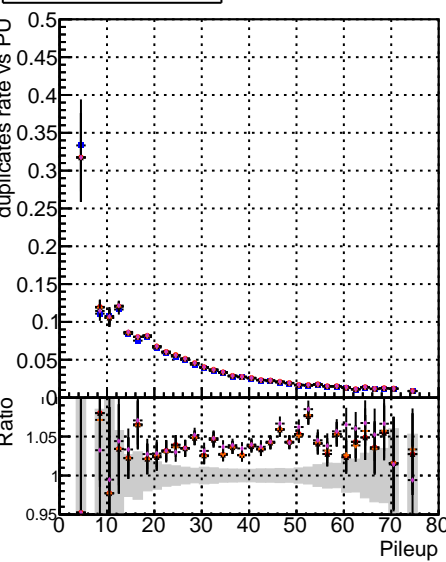

Legend for Pileup rate vs plots: DOM (blue), GKF (red), default (black), and others (orange, green, purple).

Legend for Fake rate vs pu plots: DOM (blue), GKF (red), default (black), and others (orange, green, purple).

Legend for Duplicates Rate vs pu plots: DOM (blue), GKF (red), default (black), and others (orange, green, purple).

Legend for Pileup rate vs pu plots: DOM (blue), GKF (red), default (black), and others (orange, green, purple).

Fake rate vs

Duplicates Rate vs

Pileup rate vs

Fake rate vs pu

Duplicates Rate vs pu

Pileup rate vs pu