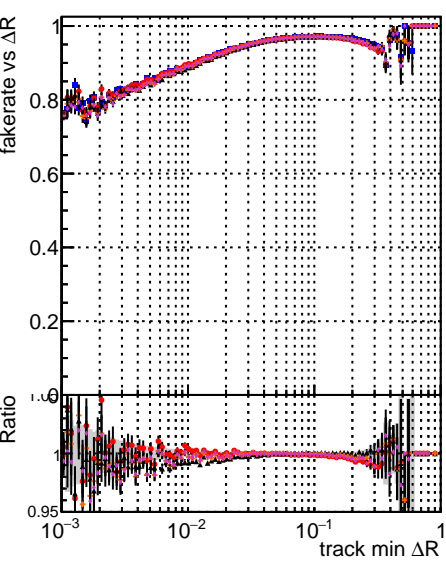

Fake rate vs dr

Duplicates Rate vs dr

Pileup rate vs dr

Fake rate vs

Legend for Fake rate vs plots: DOM (blue), GKF (red), default (black), and others (orange, green, purple).

Legend for Duplicates Rate vs plots: DOM (blue), GKF (red), default (black), and others (orange, green, purple).

Legend for Pileup rate vs plots: DOM (blue), GKF (red), default (black), and others (orange, green, purple).

Legend for Fake rate vs pu plots: DOM (blue), GKF (red), default (black), and others (orange, green, purple).

Legend for Duplicates Rate vs pu plots: DOM (blue), GKF (red), default (black), and others (orange, green, purple).

Legend for Pileup rate vs pu plots: DOM (blue), GKF (red), default (black), and others (orange, green, purple).