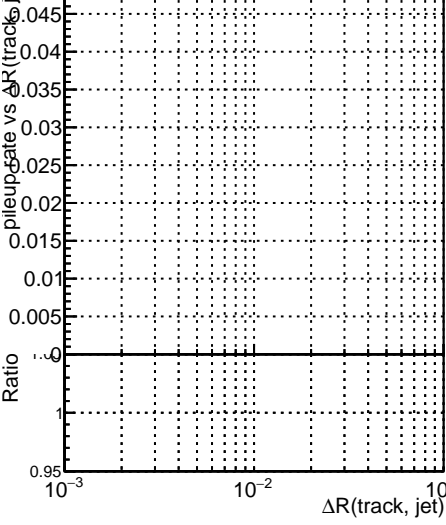

Pileup rate vs