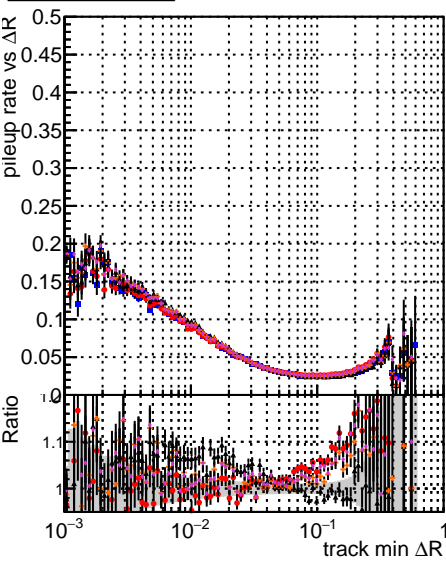

Fake rate vs dr

Duplicates Rate vs dr

Pileup rate vs dr

Fake rate vs

Legend for Fake rate vs plots: DOM (blue), GKF (red), default (black), and others (orange, green, purple).

Legend for Duplicates Rate vs plots: DOM (blue), GKF (red), default (black), and others (orange, green, purple).

Legend for Pileup rate vs plots: DOM (blue), GKF (red), default (black), and others (orange, green, purple).

Legend for Fake rate vs pu plots: DOM (blue), GKF (red), default (black), and others (orange, green, purple).

Legend for Duplicates Rate vs pu plots: DOM (blue), GKF (red), default (black), and others (orange, green, purple).

Legend for Pileup rate vs pu plots: DOM (blue), GKF (red), default (black), and others (orange, green, purple).