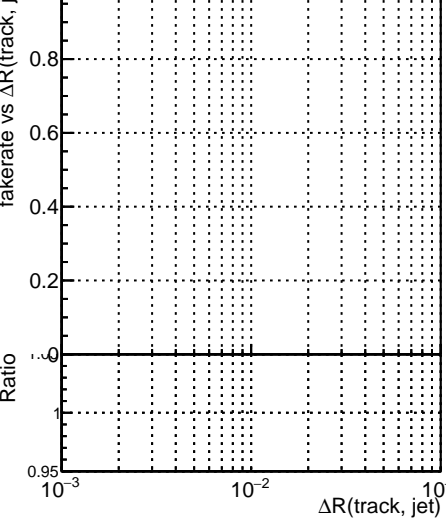

Fake rate vs