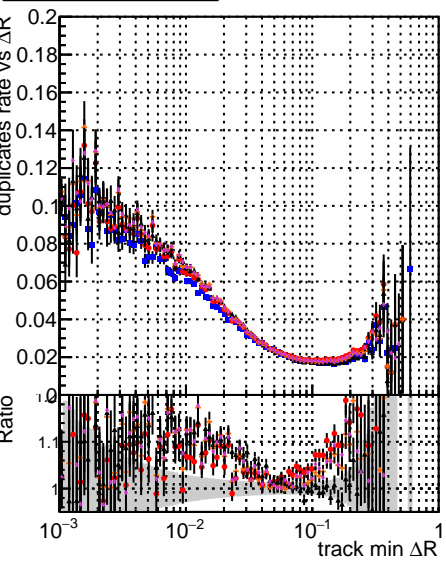

Fake rate vs dr

Duplicates Rate vs dr

Pileup rate vs dr

Fake rate vs

Legend for Fake rate vs plots: DOM (blue), GKF (red), default (black), and others (orange, green, purple).

Legend for Duplicates Rate vs plots: DOM (blue), GKF (red), default (black), and others (orange, green, purple).

Legend for Pileup rate vs plots: DOM (blue), GKF (red), default (black), and others (orange, green, purple).

Legend for Fake rate vs pu plots: DOM (blue), GKF (red), default (black), and others (orange, green, purple).

Legend for Duplicates Rate vs pu plots: DOM (blue), GKF (red), default (black), and others (orange, green, purple).

Legend for Pileup rate vs pu plots: DOM (blue), GKF (red), default (black), and others (orange, green, purple).