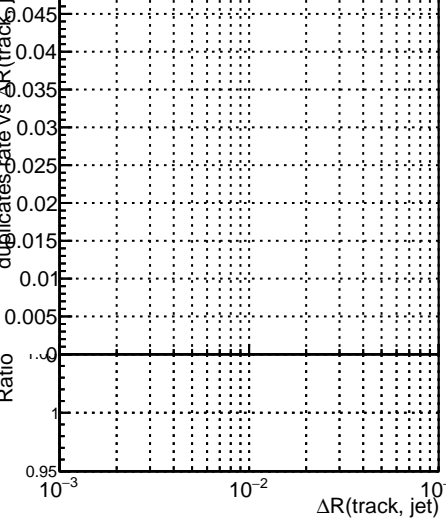

Duplicates Rate vs