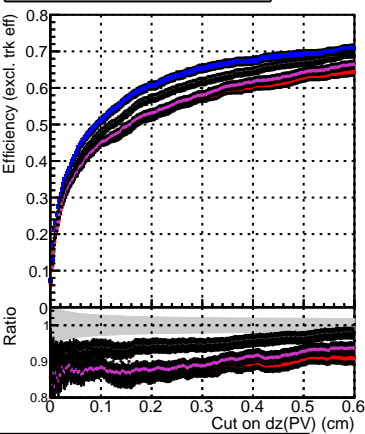

Efficiency vs. dz (PV)

Efficiency (tracking eff factorized out) vs. dz (PV)

Fake rate

- DQMstep3 TT CKF
- DQMstep3 TT default
- DQMstep3 TT ckfPixelLess
- DQMstep3 TT default-relf2
- DQMstep3 TT defaultNEWTOLDSAMPLE-relf2