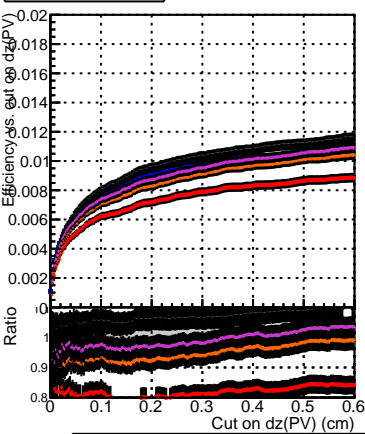

Efficiency vs. dz (PV)

Efficiency (tracking eff factorized out) vs. dz (PV)

Fake rate

- DQMstep3 TT CKF
- DQMstep3 TT default
- DQMstep3 TT ckfPixelLess
- DQMstep3 TT default-relf2
- DQMstep3 TT defaultNEWTOLDSAMPLE-relf2