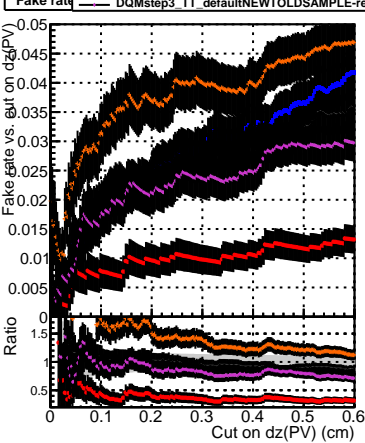

Efficiency vs. dz (PV)

Efficiency (tracking eff factorized out) vs. dz (PV)

Fake rate

- DQMstep3 TT CKF
- DQMstep3 TT default
- DQMstep3 TT ckfPixelLess
- DQMstep3 TT default-relf2
- DQMstep3 TT defaultNEWTOLDSAMPLE-relf2