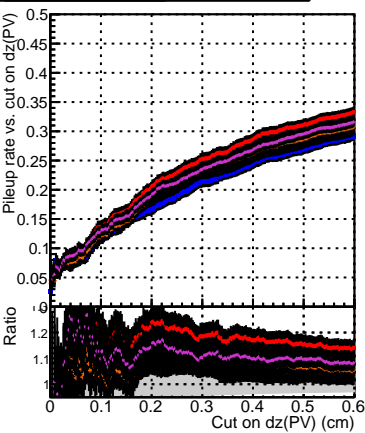

Efficiency vs. dz (PV)

Efficiency (tracking eff factorized out) vs. dz (PV)

Fake rate

- DQMstep3 TT CKF
- DQMstep3 TT default
- DQMstep3 TT ckfPixelLess
- DQMstep3 TT default-relf2
- DQMstep3 TT defaultNEWTOLDSAMPLE-relf2