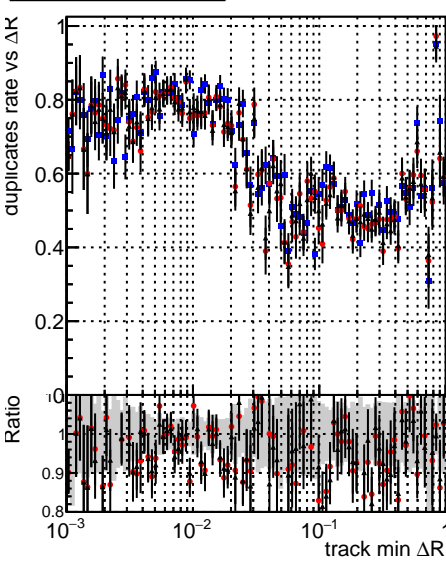

Fake rate vs dr**Duplicates Rate vs dr****Pileup rate vs dr****Fake rate vs ΔR(track, jet)****Duplicates rate vs ΔR(track, jet)****Pileup rate vs ΔR(track, jet)****Fake rate vs pu****Duplicates Rate vs pu****Pileup rate vs pu**

—●— DQMstep3_SoftQCD_CKF
—●— DQMstep3_SoftQCD_default
—●— DQMstep3_SoftQCD_ckfPixelLess