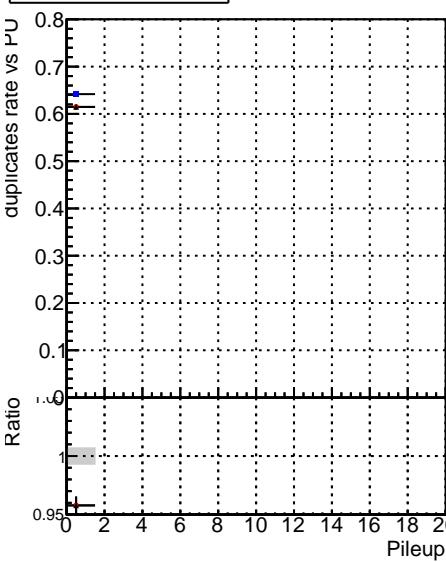

Fake rate vs dr**Duplicates Rate vs dr****Pileup rate vs dr****Fake rate vs ΔR(track, jet)****Duplicates rate vs ΔR(track, jet)****Pileup rate vs ΔR(track, jet)****Fake rate vs pu****Duplicates Rate vs pu****Pileup rate vs pu**

—●— DQMstep3_SoftQCD_CKF
—●— DQMstep3_SoftQCD_default
—●— DQMstep3_SoftQCD_ckfPixelLess