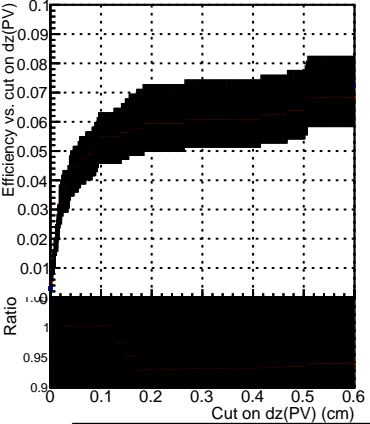

Efficiency vs. dz (PV)

Efficiency (tracking eff factorized out) vs. dz (PV)

- DQMstep3_SoftQCD_CKF
- DQMstep3_SoftQCD_default
- DQMstep3_SoftQCD_ckfPixelLess