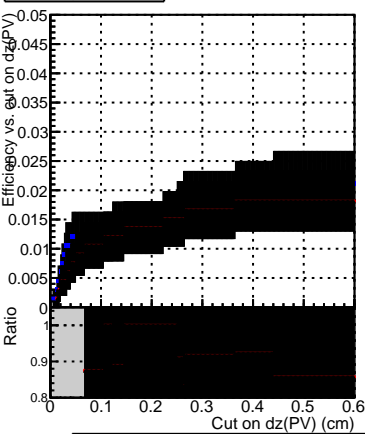

Efficiency vs. dz (PV)

Efficiency (tracking eff factorized out) vs. dz (PV)

- DQMstep3_SoftQCD_CKF
- DQMstep3_SoftQCD_default
- DQMstep3_SoftQCD_ckfPixelLess