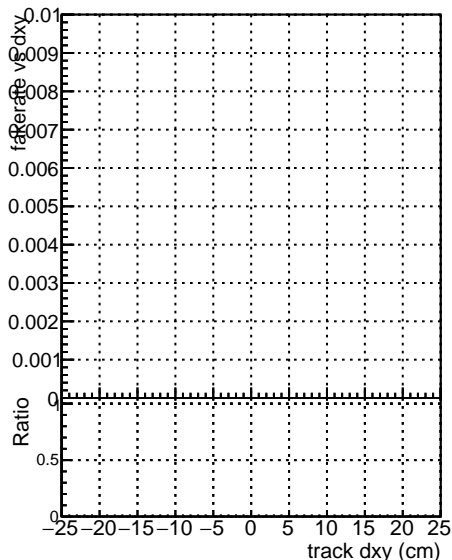

Fake rate vs dxy

Duplicates Rate vs Dxy

Pileup rate vs dxy

Fake rate vs dz

Legend for the plots:

- Blue line: DQMstep3 SoftQCD CKF
- Red line: DQMstep3 SoftQCD default
- Black line: DQMstep3 SoftQCD defaultNEW