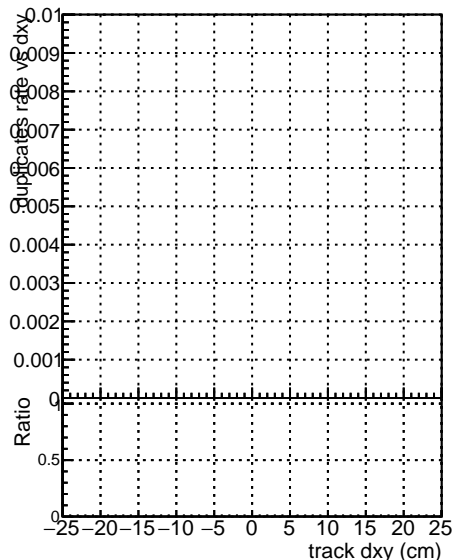

Fake rate vs dxy

Duplicates Rate vs Dxy

Pileup rate vs dxy

Fake rate vs dz

Legend for the plots:

- Blue line: DQMstep3 SoftQCD CKF
- Red line: DQMstep3 SoftQCD default
- Black line: DQMstep3 SoftQCD defaultNEW