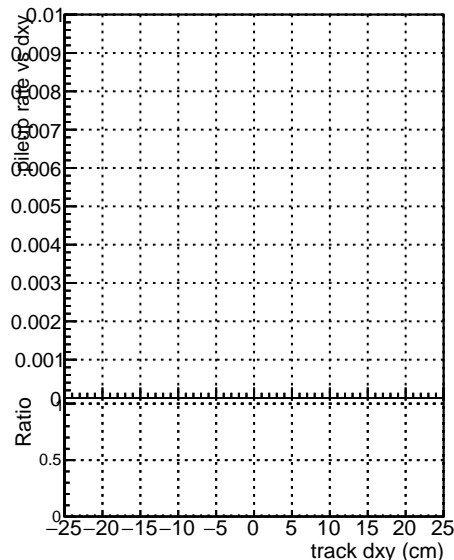

Fake rate vs dxy

Duplicates Rate vs Dxy

Pileup rate vs dxy

Fake rate vs dz

Legend for the plots:

- Blue line: DQMstep3 SoftQCD CKF
- Red line: DQMstep3 SoftQCD default
- Black line: DQMstep3 SoftQCD defaultNEW