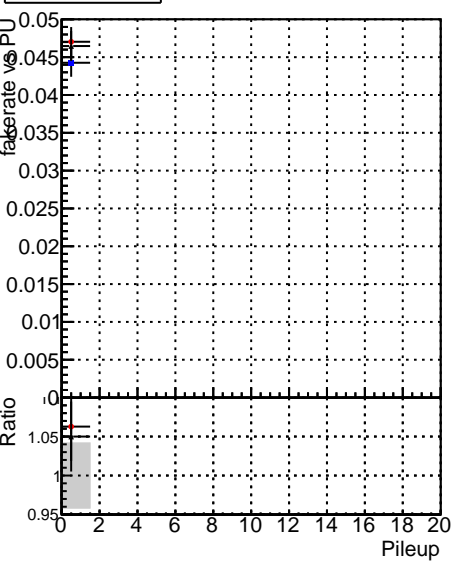

Fake rate vs dr**Duplicates Rate vs dr****Pileup rate vs dr**

■ DQMstep3_SoftQCD_CKF
● DQMstep3_SoftQCD_default
▲ DQMstep3_SoftQCD_defaultNEWT2

Fake rate vs ΔR(track, jet)**Duplicates Rate vs ΔR(track, jet)****Pileup rate vs ΔR(track, jet)****Fake rate vs pu****Duplicates Rate vs pu****Pileup rate vs pu**