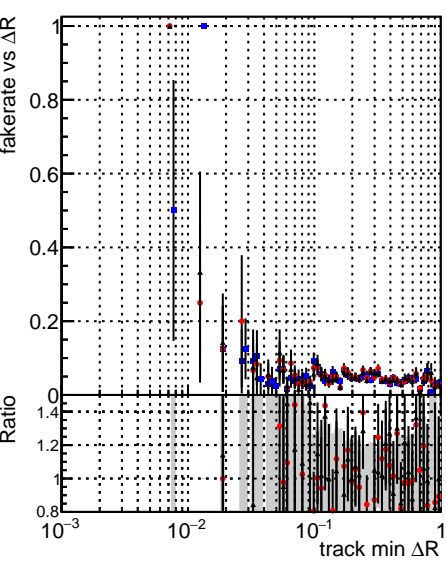

Fake rate vs dr**Duplicates Rate vs dr****Pileup rate vs dr**

■ DQMstep3_SoftQCD_CKF
● DQMstep3_SoftQCD_default
▲ DQMstep3_SoftQCD_defaultNEWT2

Fake rate vs ΔR(track, jet)**Duplicates Rate vs ΔR(track, jet)****Pileup rate vs ΔR(track, jet)****Fake rate vs pu****Duplicates Rate vs pu****Pileup rate vs pu**