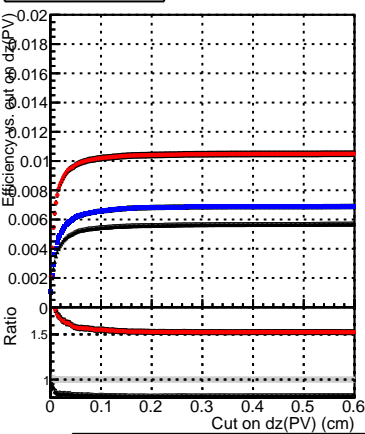

Efficiency vs. dz (PV)

Efficiency (tracking eff factorized out) vs. dz (PV)

Fake rate

— DQMstep3_SoftQCD_CKF
— DQMstep3_SoftQCD_default
— DQMstep3_SoftQCD_defaultNEWT3