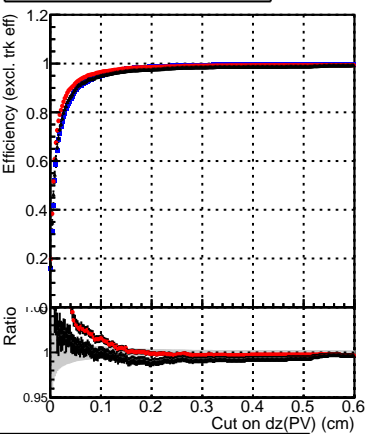

Efficiency vs. dz (PV)

Efficiency (tracking eff factorized out) vs. dz (PV)

Fake rate

— DQMstep3_SoftQCD_CKF
— DQMstep3_SoftQCD_default
— DQMstep3_SoftQCD_defaultNEWT3