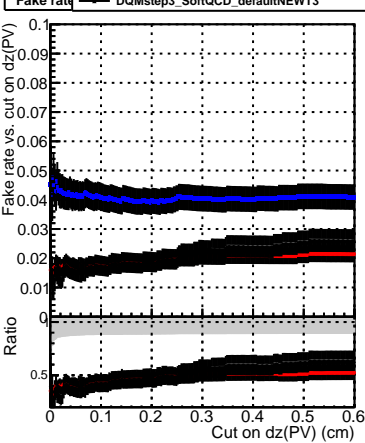

Efficiency vs. dz (PV)

Efficiency (tracking eff factorized out) vs. dz (PV)

Fake rate

— DQMstep3_SoftQCD_CKF
— DQMstep3_SoftQCD_default
— DQMstep3_SoftQCD_defaultNEWT3