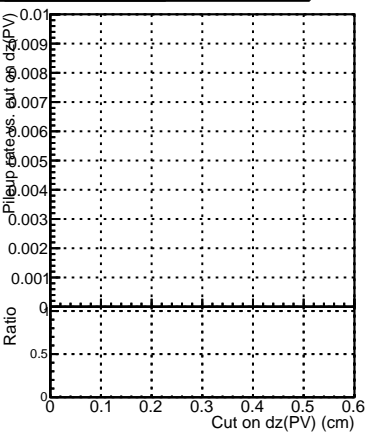

Efficiency vs. dz (PV)

Efficiency (tracking eff factorized out) vs. dz (PV)

Fake rate

— DQMstep3_SoftQCD_CKF
— DQMstep3_SoftQCD_default
— DQMstep3_SoftQCD_defaultNEWT3