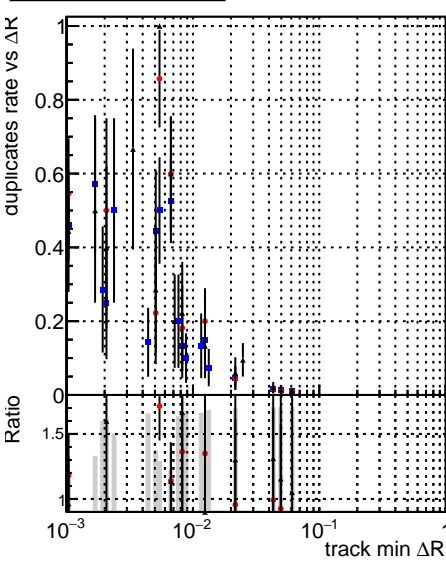

Fake rate vs dr**Duplicates Rate vs dr****Pileup rate vs dr****Fake rate vs ΔR(track, jet)****Duplicates Rate vs ΔR(track, jet)****Pileup rate vs ΔR(track, jet)****Fake rate vs pu****Duplicates Rate vs pu****Pileup rate vs pu**

—●— DQMstep3_SoftQCD_CKF
—●— DQMstep3_SoftQCD_default
—●— DQMstep3_SoftQCD_defaultNEWT3