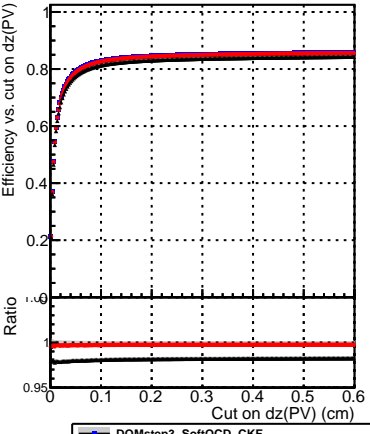

Efficiency vs. dz (PV)

Efficiency (tracking eff factorized out) vs. dz (PV)

- DQMstep3\_SoftQCD\_CKF
- DQMstep3\_SoftQCD\_default
- DQMstep3\_SoftQCD\_defaultNEWT3

Fake rate