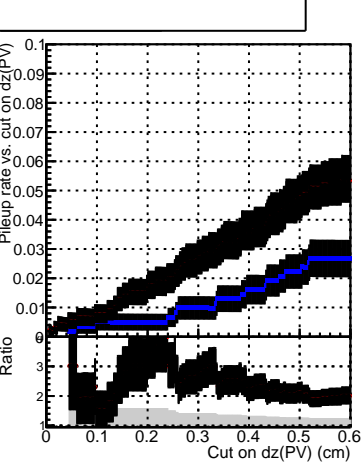

Efficiency vs. dz (PV)

Efficiency (tracking eff factorized out) vs. dz (PV)

Fake rate

- DQMstep3\_SMS\_CKF
- DQMstep3\_SMS\_default
- DQMstep3\_SMS\_defaultNEWT