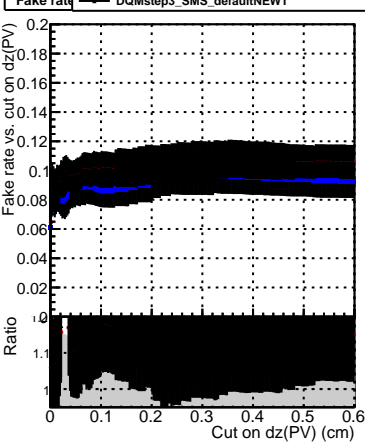

Efficiency vs. dz (PV)

Efficiency (tracking eff factorized out) vs. dz (PV)

Fake rate

- DQMstep3\_SMS\_CKF
- DQMstep3\_SMS\_default
- DQMstep3\_SMS\_defaultNEWT