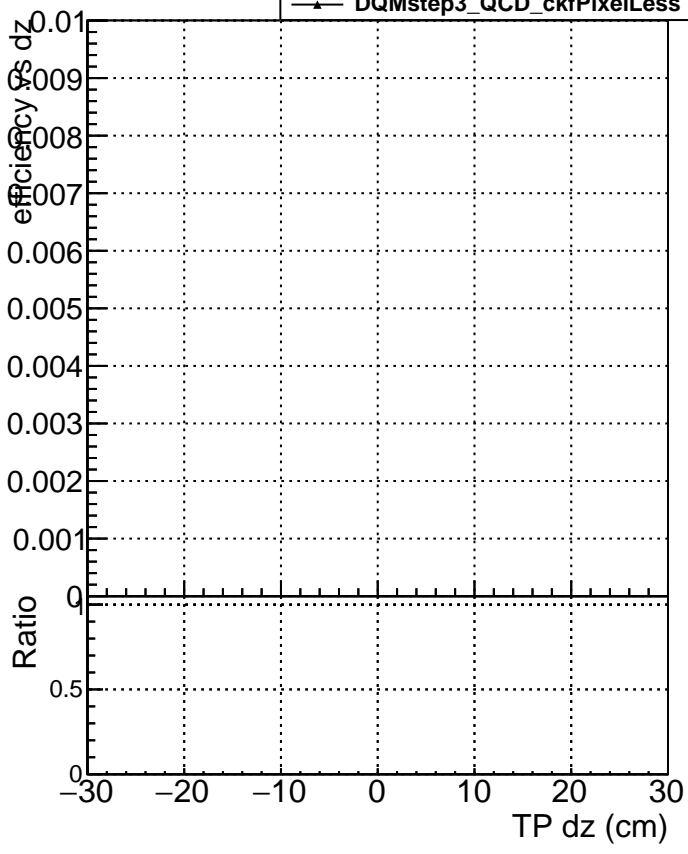

Efficiency vs Dxy

Efficiency vs Dz

Legend for the Efficiency vs Dz plot:

- DQMstep3_QCD_CKF (Blue square)
- DQMstep3_QCD_default (Red circle)
- DQMstep3_QCD_ckfPixelLess (Black triangle)