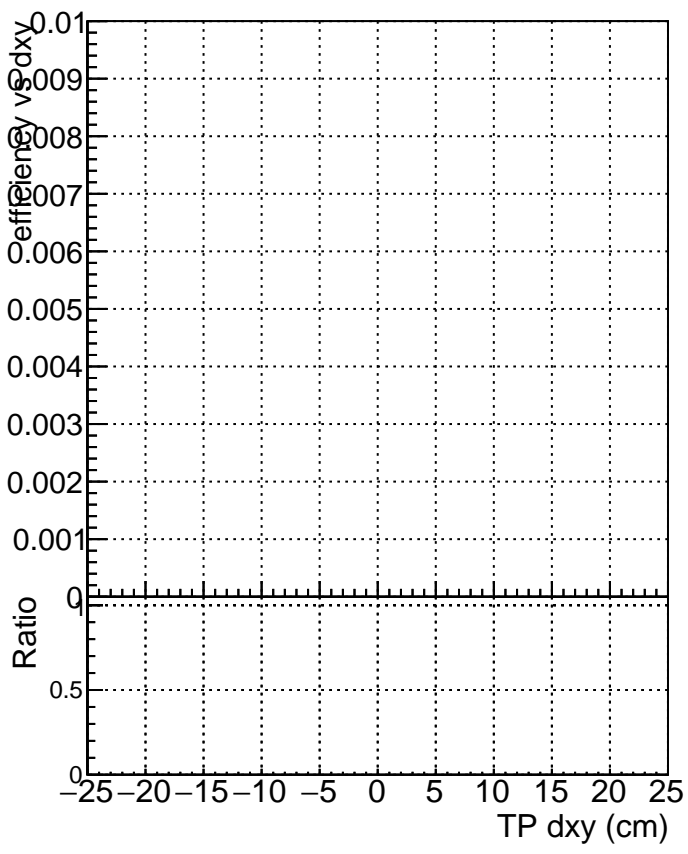

Efficiency vs Dxy

Efficiency vs Dz

Legend for the Efficiency vs Dz plot:

- DQMstep3_QCD_CKF (Blue square)
- DQMstep3_QCD_default (Red circle)
- DQMstep3_QCD_ckfPixelLess (Black triangle)