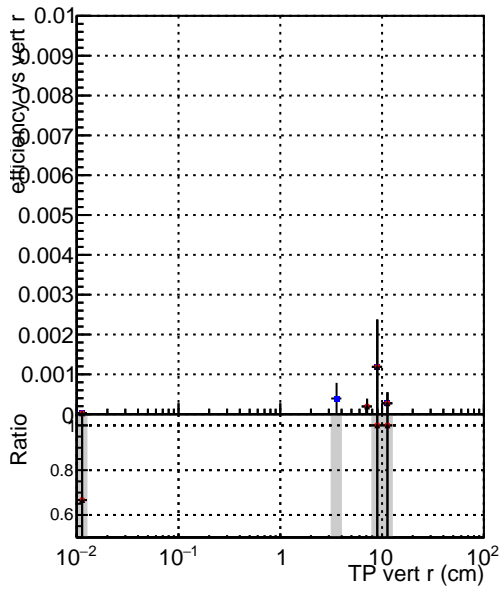

Efficiency vs vertpos

Legend for the plots:

- DQMstep3_QCD_CKF (Blue triangle)
- DQMstep3_QCD_default (Red circle)
- DQMstep3_QCD_ckfPixelLess (Black triangle)

Efficiency vs vert z

Efficiency vs. sim PV z