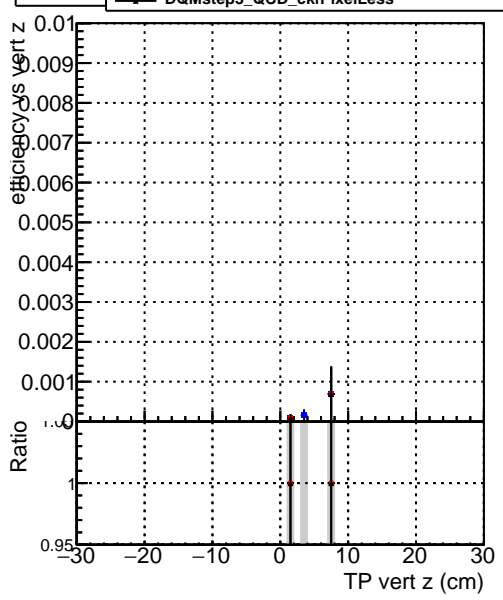

Efficiency vs vertpos

Legend for the plots:

- DQMstep3_QCD_CKF (Blue triangle)
- DQMstep3_QCD_default (Red circle)
- DQMstep3_QCD_ckfPixelLess (Black triangle)

Efficiency vs vert z

Efficiency vs. sim PV z