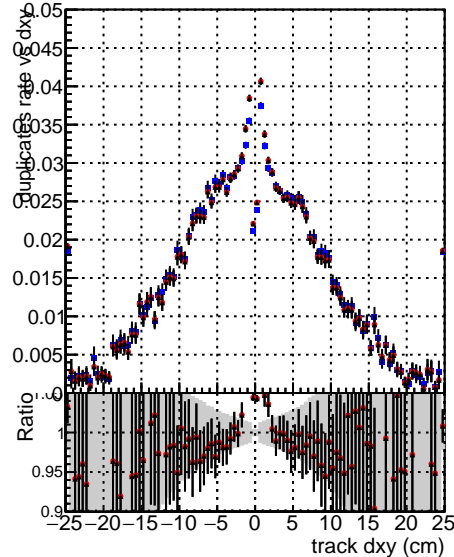

Fake rate vs dxy

Duplicates Rate vs Dxy

Pileup rate vs dxy

Legend for Fake rate vs dxy:

- DGMstep3 (blue line)
- GCD (red line)
- GKF (green line)
- GCD default (black line)
- CRIPixelLess (grey line)

Fake rate vs dz

Duplicates Rate vs Dxy

Pileup rate vs dxy

track dz (cm)