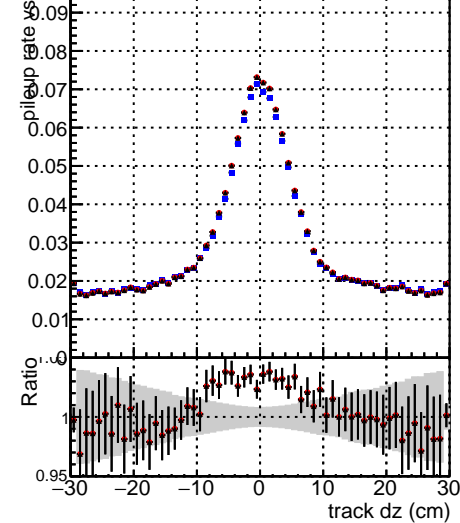

Fake rate vs dxy

Duplicates Rate vs Dxy

Pileup rate vs dxy

Legend for Fake rate vs dxy:

- DGMstep3 (blue line)
- GCD (red line)
- GKF (green line)
- GCD default (black line)
- CRIPixelLess (grey line)

Fake rate vs dz

Duplicates Rate vs Dxy

Pileup rate vs dxy

track dz (cm)