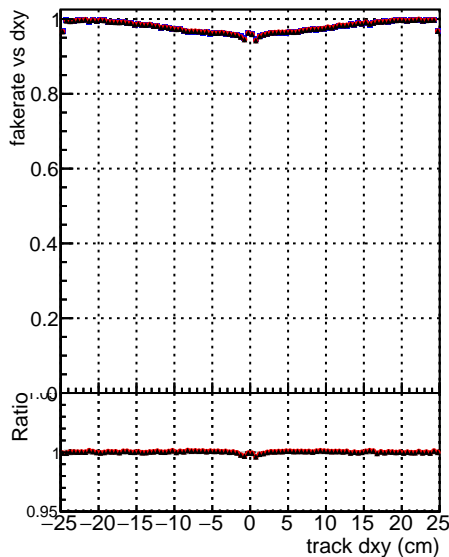

Fake rate vs dxy

Duplicates Rate vs Dxy

Pileup rate vs dxy

Legend for Fake rate vs dxy:

- DGMstep3 (blue line)
- GCD (red line)
- GKF (green line)
- GCD default (black line)
- CRIPixelLess (grey line)

Fake rate vs dz

Duplicates Rate vs Dxy

Pileup rate vs dxy

track dz (cm)