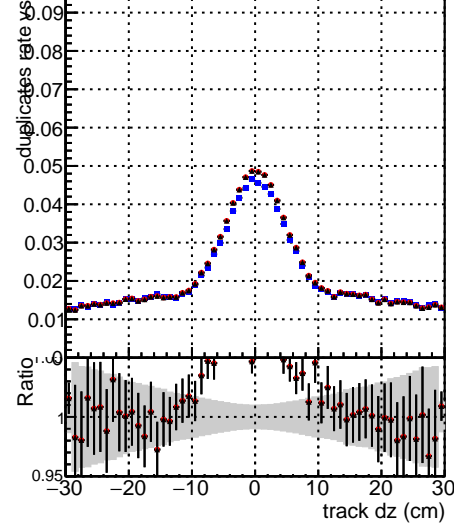

Fake rate vs dxy

Duplicates Rate vs Dxy

Pileup rate vs dxy

Legend for Fake rate vs dxy:

- DGMstep3 (blue line)
- GCD (red line)
- GKF (green line)
- GCD default (black line)
- CRIPixelLess (grey line)

Fake rate vs dz

Duplicates Rate vs Dxy

Pileup rate vs dxy

track dz (cm)