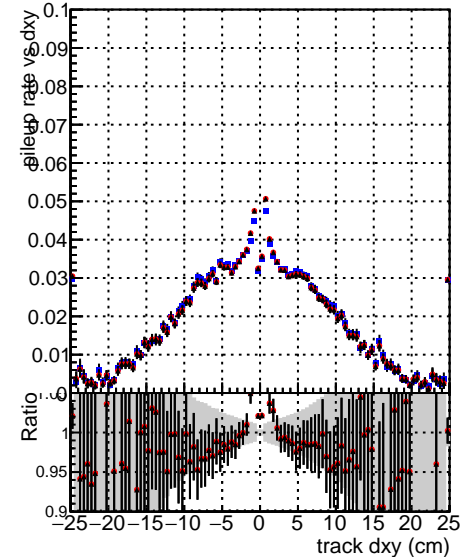

Fake rate vs dxy

Duplicates Rate vs Dxy

Pileup rate vs dxy

Legend for Fake rate vs dxy:

- DGMstep3 (blue line)
- GCD (red line)
- GKF (green line)
- GCD default (black line)
- CRIPixelLess (grey line)

Fake rate vs dz

Duplicates Rate vs Dxy

Pileup rate vs dxy

track dz (cm)