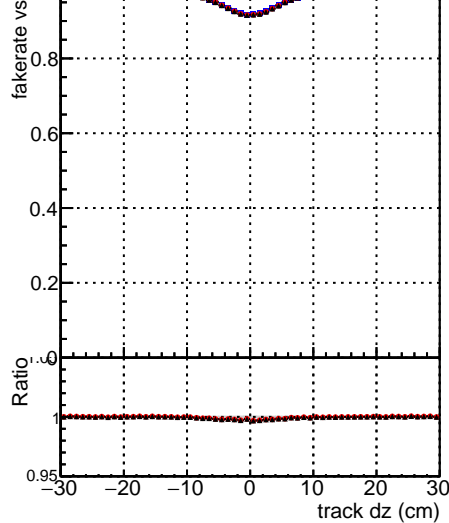

Fake rate vs dxy

Duplicates Rate vs Dxy

Pileup rate vs dxy

Legend for Fake rate vs dxy:

- DGMstep3 (blue line)
- GCD (red line)
- GKF (green line)
- GCD default (black line)
- CRIPixelLess (grey line)

Fake rate vs dz

Duplicates Rate vs Dxy

Pileup rate vs dxy

track dz (cm)