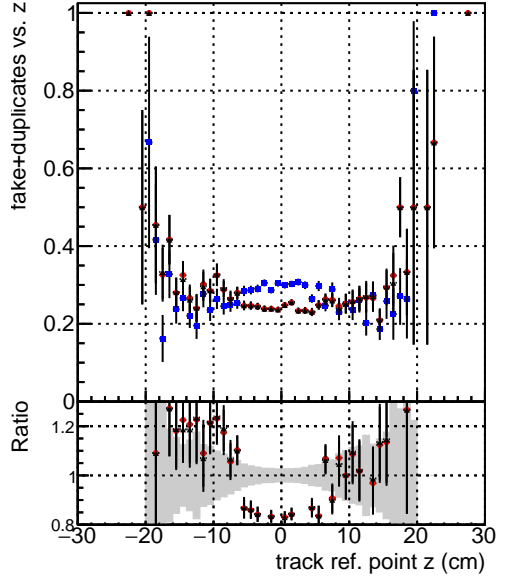

Efficiency vs vertpos**fake+duplicates vs vert r**
Efficiency vs. sim PV z
 Legend:
 - DQMstep3_QCD_CKF (blue star)
 - DQMstep3_QCD_default (red circle)
 - DQMstep3_QCD_ckfPixelLess (black triangle)
**Efficiency vs. sim PV z****fake+duplicates vs Sim. PV z**