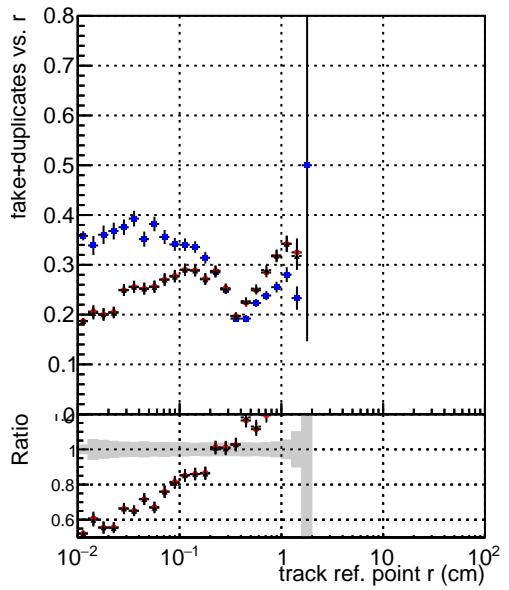

Efficiency vs vertpos**fake+duplicates vs vert r**
Efficiency vs. sim PV z
 Legend:
 - DQMstep3_QCD_CKF (blue star)
 - DQMstep3_QCD_default (red circle)
 - DQMstep3_QCD_ckfPixelLess (black triangle)
**Efficiency vs. sim PV z****fake+duplicates vs Sim. PV z**