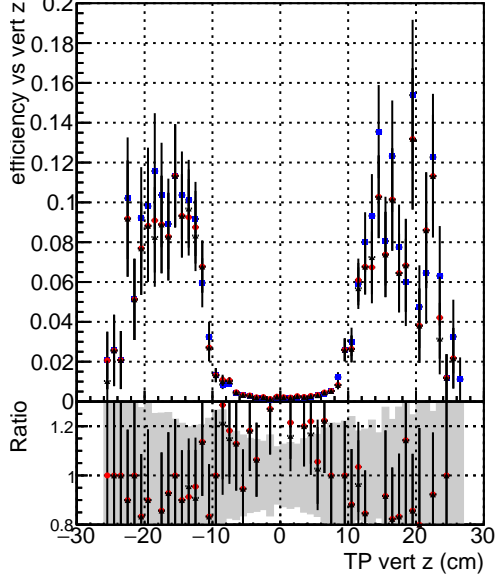

Efficiency vs vertpos**fake+duplicates vs vert r**
Efficiency vs. sim PV z
 Legend:
 - DQMstep3_QCD_CKF (blue star)
 - DQMstep3_QCD_default (red circle)
 - DQMstep3_QCD_ckfPixelLess (black triangle)
**Efficiency vs. sim PV z****fake+duplicates vs Sim. PV z**