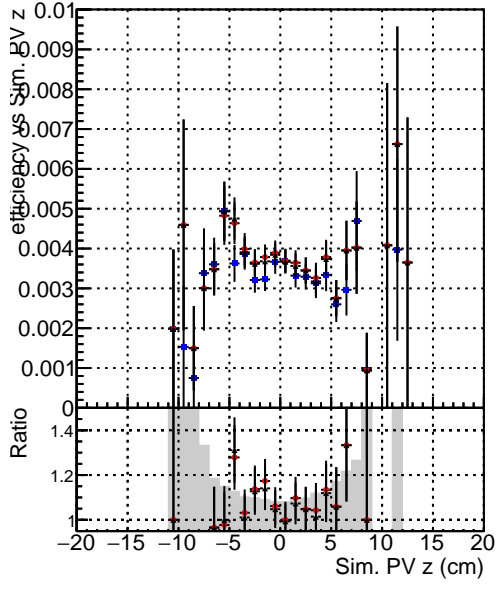

Efficiency vs vertpos**fake+duplicates vs vert r**
Efficiency vs. sim PV z
 Legend:
 - DQMstep3_QCD_CKF (blue star)
 - DQMstep3_QCD_default (red circle)
 - DQMstep3_QCD_ckfPixelLess (black triangle)
**Efficiency vs. sim PV z****fake+duplicates vs Sim. PV z**