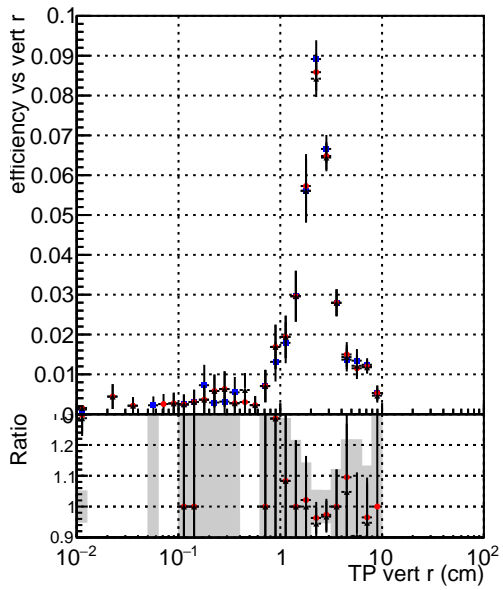

Efficiency vs vertpos**fake+duplicates vs vert r**
Efficiency vs. sim PV z
 Legend:
 - DQMstep3_QCD_CKF (blue star)
 - DQMstep3_QCD_default (red circle)
 - DQMstep3_QCD_ckfPixelLess (black triangle)
**Efficiency vs. sim PV z****fake+duplicates vs Sim. PV z**