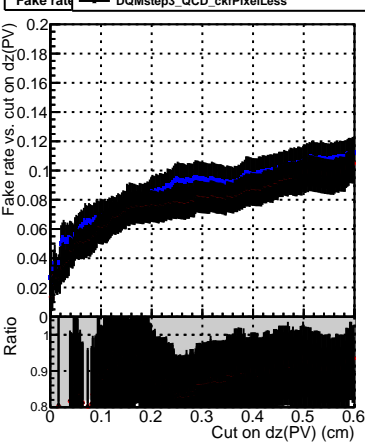

Efficiency vs. dz (PV)

Efficiency (tracking eff factorized out) vs. dz (PV)

Fake rate

— DQMstep3\_QCD\_CKF  
— DQMstep3\_QCD\_default  
— DQMstep3\_QCD\_ckfPixelLess