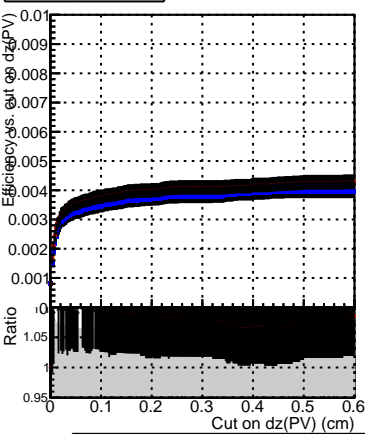

Efficiency vs. dz (PV)

Efficiency (tracking eff factorized out) vs. dz (PV)

Fake rate

— DQMstep3\_QCD\_CKF  
— DQMstep3\_QCD\_default  
— DQMstep3\_QCD\_ckfPixelLess