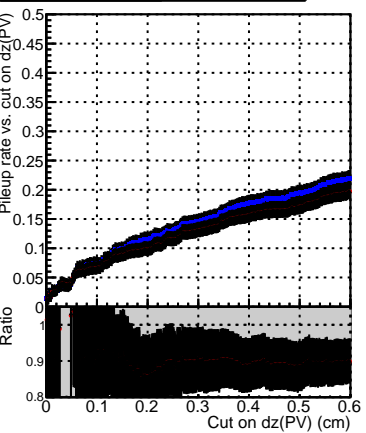

Efficiency vs. dz (PV)

Efficiency (tracking eff factorized out) vs. dz (PV)

Fake rate

— DQMstep3\_QCD\_CKF  
— DQMstep3\_QCD\_default  
— DQMstep3\_QCD\_ckfPixelLess