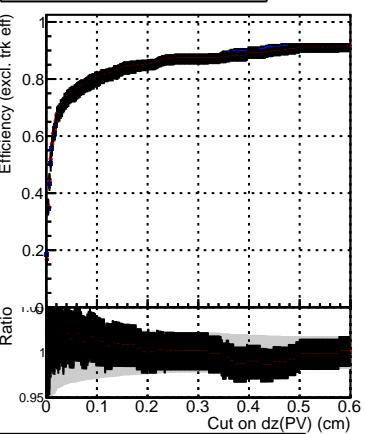

Efficiency vs. dz (PV)

Efficiency (tracking eff factorized out) vs. dz (PV)

Fake rate

— DQMstep3\_QCD\_CKF  
— DQMstep3\_QCD\_default  
— DQMstep3\_QCD\_ckfPixelLess