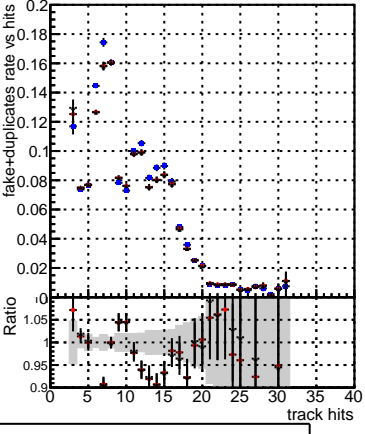

**Efficiency vs hit****fake+duplicates vs hits****Efficiency vs layers****Efficiency vs pixel layer****fake+duplicates vs pixel layers****Efficiency vs 3D layer****fake+duplicates vs 3D layers**

Legend for all plots:

- DQMstep3\_QCD\_CKF (blue squares)
- DQMstep3\_QCD\_default (red circles)
- DQMstep3\_QCD\_ckfPixelLess (black triangles)