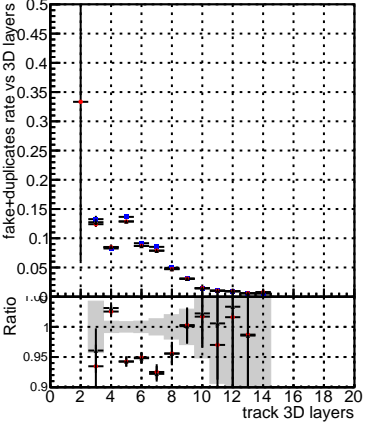

**Efficiency vs hit****fake+duplicates vs hits****Efficiency vs layers****Efficiency vs pixel layer****fake+duplicates vs pixel layers****Efficiency vs 3D layer****fake+duplicates vs 3D layers**

Legend for all plots:

- DQMstep3\_QCD\_CKF (blue squares)
- DQMstep3\_QCD\_default (red circles)
- DQMstep3\_QCD\_ckfPixelLess (black triangles)