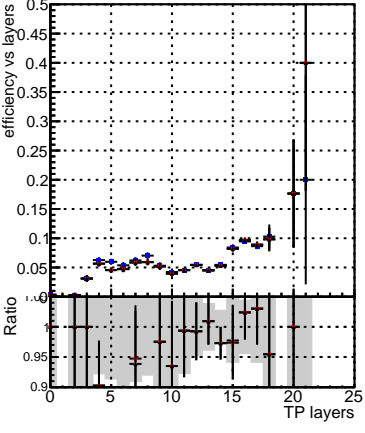

**Efficiency vs hit****fake+duplicates vs hits****Efficiency vs layers****Efficiency vs pixel layer****fake+duplicates vs pixel layers****Efficiency vs 3D layer****fake+duplicates vs 3D layers**

Legend for all plots:

- DQMstep3\_QCD\_CKF (blue squares)
- DQMstep3\_QCD\_default (red circles)
- DQMstep3\_QCD\_ckfPixelLess (black triangles)