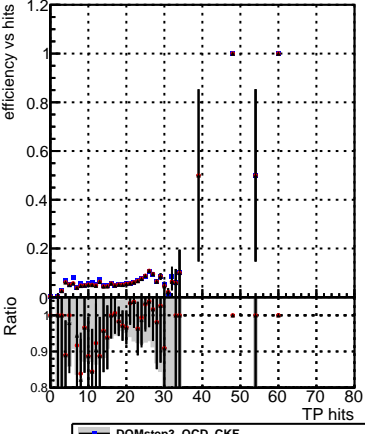

**Efficiency vs hit****fake+duplicates vs hits****Efficiency vs layers****Efficiency vs pixel layer****fake+duplicates vs pixel layers****Efficiency vs 3D layer****fake+duplicates vs 3D layers**

Legend for all plots:

- DQMstep3\_QCD\_CKF (blue squares)
- DQMstep3\_QCD\_default (red circles)
- DQMstep3\_QCD\_ckfPixelLess (black triangles)