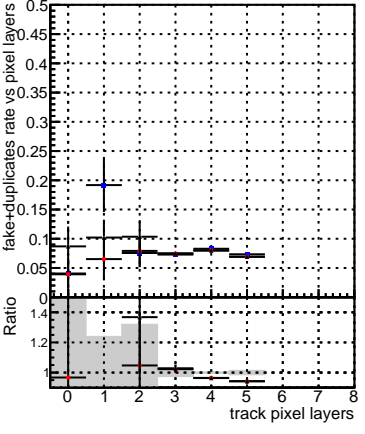

**Efficiency vs hit****fake+duplicates vs hits****Efficiency vs layers****Efficiency vs pixel layer****fake+duplicates vs pixel layers****Efficiency vs 3D layer****fake+duplicates vs 3D layers**

Legend for all plots:

- DQMstep3\_QCD\_CKF (blue squares)
- DQMstep3\_QCD\_default (red circles)
- DQMstep3\_QCD\_ckfPixelLess (black triangles)