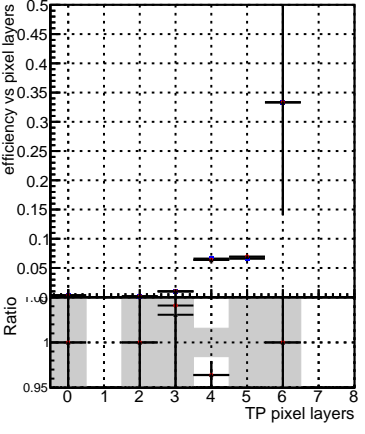

**Efficiency vs hit****fake+duplicates vs hits****Efficiency vs layers****Efficiency vs pixel layer****fake+duplicates vs pixel layers****Efficiency vs 3D layer****fake+duplicates vs 3D layers**

Legend for all plots:

- DQMstep3\_QCD\_CKF (blue squares)
- DQMstep3\_QCD\_default (red circles)
- DQMstep3\_QCD\_ckfPixelLess (black triangles)