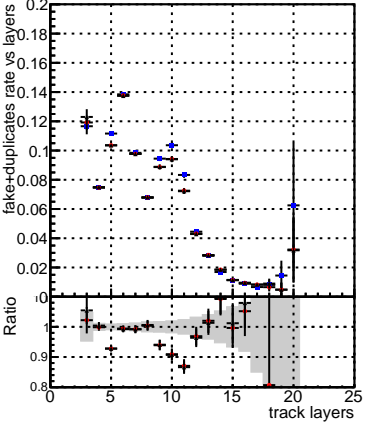

**Efficiency vs hit****fake+duplicates vs hits****Efficiency vs layers****Efficiency vs pixel layer****fake+duplicates vs pixel layers****Efficiency vs 3D layer****fake+duplicates vs 3D layers**

Legend for all plots:

- DQMstep3\_QCD\_CKF (blue squares)
- DQMstep3\_QCD\_default (red circles)
- DQMstep3\_QCD\_ckfPixelLess (black triangles)