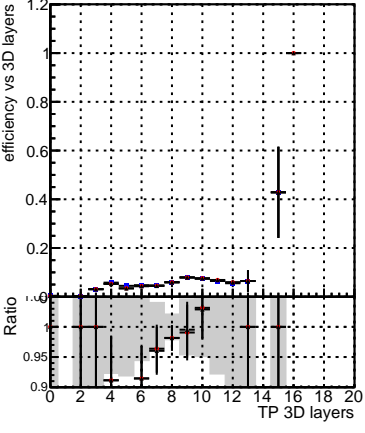

**Efficiency vs hit****fake+duplicates vs hits****Efficiency vs layers****Efficiency vs pixel layer****fake+duplicates vs pixel layers****Efficiency vs 3D layer****fake+duplicates vs 3D layers**

Legend for all plots:

- DQMstep3\_QCD\_CKF (blue squares)
- DQMstep3\_QCD\_default (red circles)
- DQMstep3\_QCD\_ckfPixelLess (black triangles)