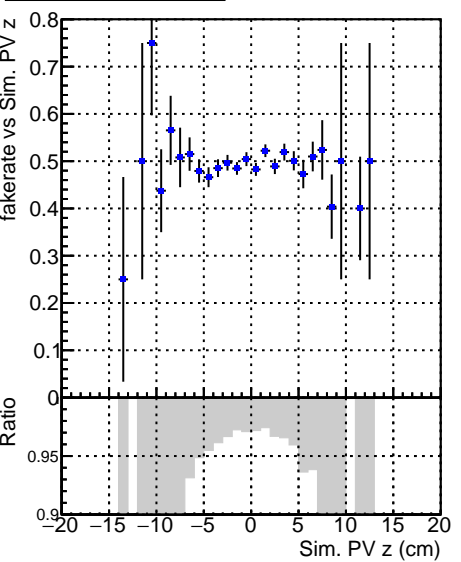

Fake rate vs vertpos**Duplicates Rate vs vertpos****Pileup rate vs vertpos****Fake rate vs v** DQMstep3_QCD_defaultCHECK**Fake rate vs. sim PV z****Duplicates Rate vs sim PV z****Pileup rate vs. sim PV z**