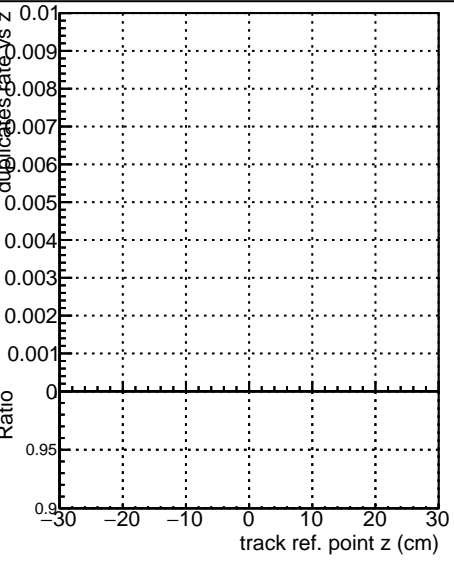

Fake rate vs vertpos**Duplicates Rate vs vertpos****Pileup rate vs vertpos****Fake rate vs v** DQMstep3_QCD_defaultCHECK**Fake rate vs. sim PV z****Duplicates Rate vs sim PV z****Pileup rate vs. sim PV z**