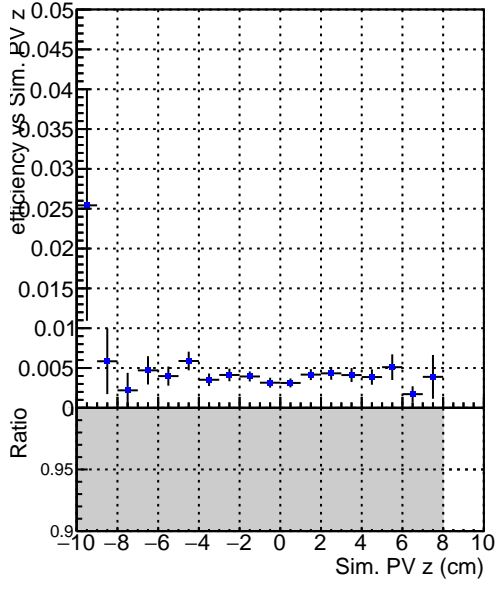

Efficiency vs vertpos**fake+duplicates vs vert r****Efficiency vs. TP vert z****fake+duplicates vs. track ref. point z****Efficiency vs. sim PV z****fake+duplicates vs. Sim. PV z**

Efficiency vs. TP vert z (cm) fake+duplicates vs. track ref. point z (cm)

Efficiency vs. sim. PV z (cm) fake+duplicates rate vs. Sim. PV z (cm)

Legend: Ratio (below 0) + DQMstep3_QCD_defaultCHECK