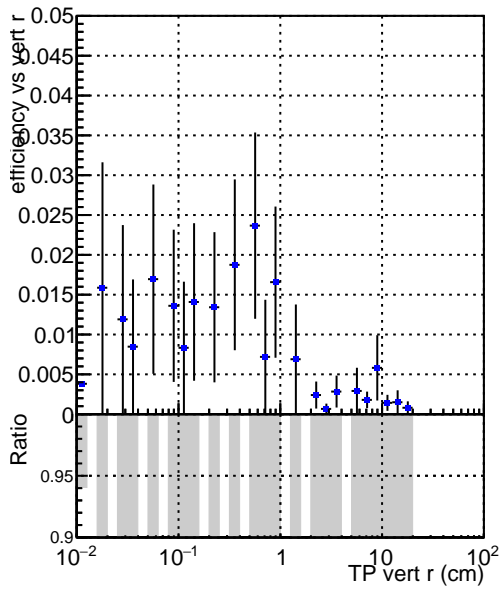

Efficiency vs vertpos**fake+duplicates vs vert r****Efficiency vs. TP vert z****fake+duplicates vs. track ref. point z****Efficiency vs. sim PV z****fake+duplicates vs. Sim. PV z**

Efficiency vs. TP vert z (cm) fake+duplicates vs. track ref. point z (cm)

Efficiency vs. sim. PV z (cm) fake+duplicates rate vs. Sim. PV z (cm)

Legend: Ratio (below 0) + DQMstep3_QCD_defaultCHECK