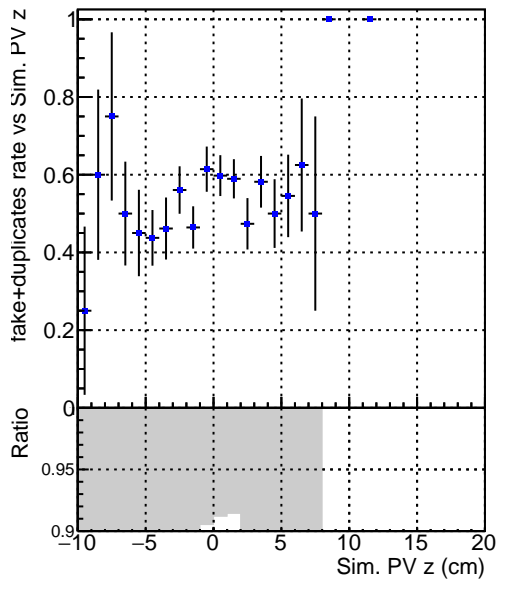

Efficiency vs vertpos**fake+duplicates vs vert r****Efficiency vs. TP vert z****fake+duplicates vs. track ref. point z****Efficiency vs. sim PV z****fake+duplicates vs. Sim. PV z**

Efficiency vs. TP vert z (cm) fake+duplicates vs. track ref. point z (cm)

Efficiency vs. sim. PV z (cm) fake+duplicates rate vs. Sim. PV z (cm)

Legend: Ratio (below 0) + DQMstep3_QCD_defaultCHECK