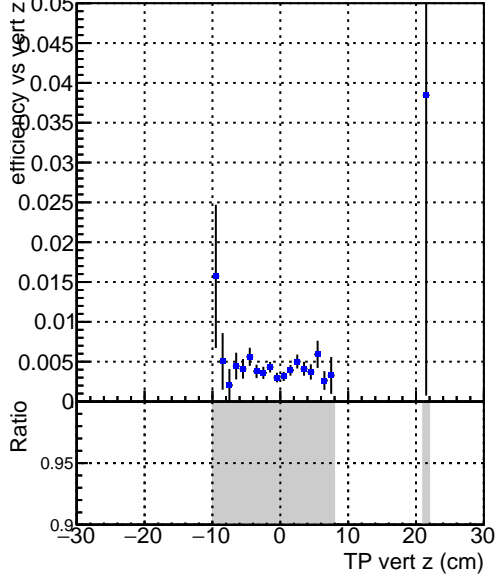

Efficiency vs vertpos**fake+duplicates vs vert r****Efficiency vs. TP vert z****fake+duplicates vs. track ref. point z****Efficiency vs. sim PV z****fake+duplicates vs. Sim. PV z**

Efficiency vs. TP vert z (cm) fake+duplicates vs. track ref. point z (cm)

Efficiency vs. sim. PV z (cm) fake+duplicates rate vs. Sim. PV z (cm)

Legend: Ratio (below 0) + DQMstep3_QCD_defaultCHECK