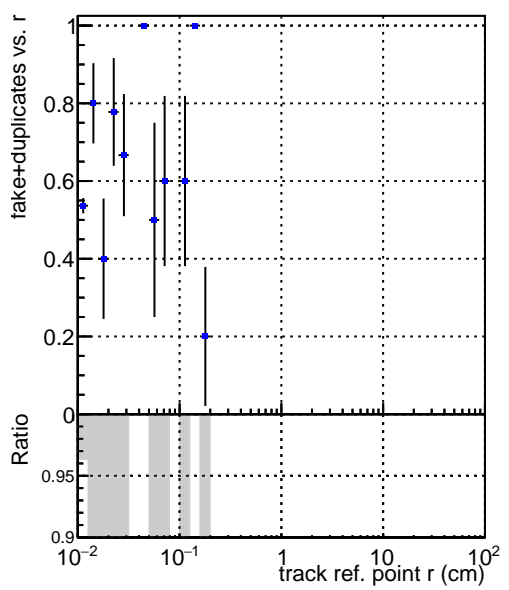

Efficiency vs vertpos**fake+duplicates vs vert r****Efficiency vs. TP vert z****fake+duplicates vs. track ref. point z****Efficiency vs. sim PV z****fake+duplicates vs. Sim. PV z**

Efficiency vs. TP vert z (cm) fake+duplicates vs. track ref. point z (cm)

Efficiency vs. sim. PV z (cm) fake+duplicates rate vs. Sim. PV z (cm)

Legend: Ratio (below 0) + DQMstep3_QCD_defaultCHECK