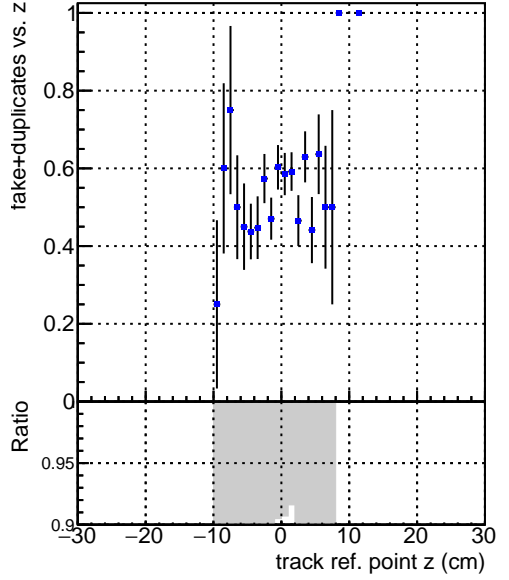

Efficiency vs vertpos**fake+duplicates vs vert r****Efficiency vs. TP vert z****fake+duplicates vs. track ref. point z****Efficiency vs. sim PV z****fake+duplicates vs. Sim. PV z**

Efficiency vs. TP vert z (cm) fake+duplicates vs. track ref. point z (cm)

Efficiency vs. sim. PV z (cm) fake+duplicates rate vs. Sim. PV z (cm)

Legend: Ratio (below 0) + DQMstep3_QCD_defaultCHECK