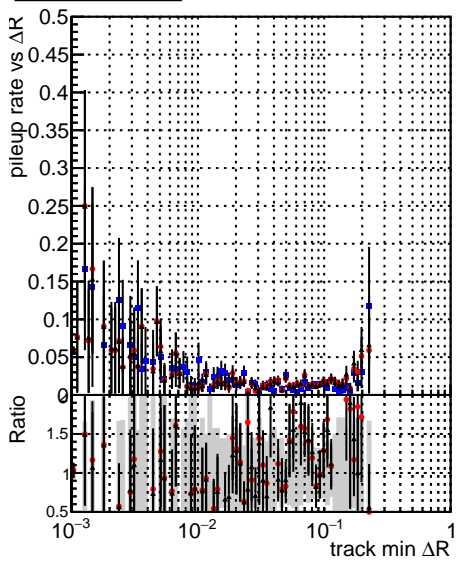

Fake rate vs dr**Duplicates Rate vs dr****Pileup rate vs dr**

Legend:
 - Blue: DQMstep3_DisplacedSUSY_CKF
 - Red: DQMstep3_DisplacedSUSY_default
 - Black: DQMstep3_DisplacedSUSY_ckfPixelLess

Fake rate vs**Fake rate vs pu****Duplicates Rate vs pu****Pileup rate vs pu**