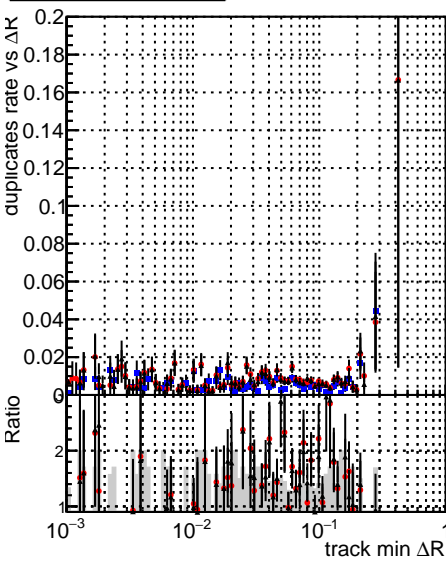

Fake rate vs dr**Duplicates Rate vs dr****Pileup rate vs dr**

—●— DQMstep3_DisplacedSUSY_CKF
—●— DQMstep3_DisplacedSUSY_defult
—●— DQMstep3_DisplacedSUSY_ckfPixelLess

Fake rate vs ΔR (track, jet)**Fake rate vs pu****Duplicates Rate vs pu****Pileup rate vs pu**