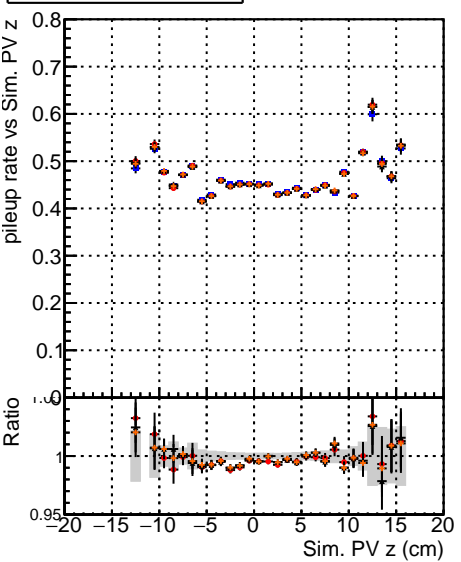

Fake rate vs vertpos

Duplicates Rate vs vertpos

Pileup rate vs vertpos

Fake rate vs v

Duplicates Rate vs v

Pileup rate vs v

Fake rate vs. sim PV z

Duplicates Rate vs sim PV z

Pileup rate vs. sim PV z

■ DGM TT mkFit-DQM original
● data2Legiani/standalone-may24/CMSSW_13_2_X_2023-06-05-1100/src/DQM_TT_mkFit-DQM_mod_updatedmod127
◆ DGM TT mkFit-DQM_127-updatemod127