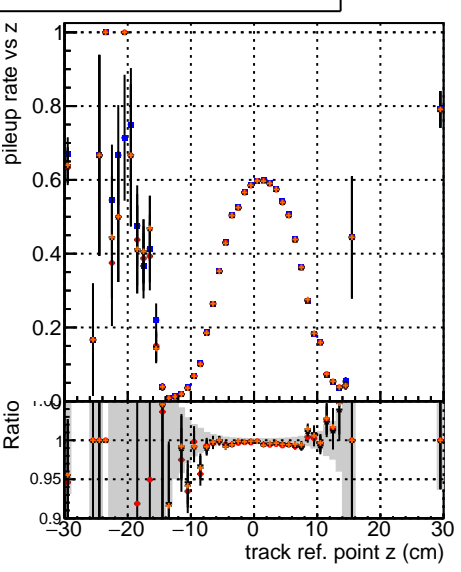

Fake rate vs vertpos

Duplicates Rate vs vertpos

Pileup rate vs vertpos

Fake rate vs v

Duplicates Rate vs v

Pileup rate vs v

Fake rate vs. sim PV z

Duplicates Rate vs sim PV z

Pileup rate vs. sim PV z

■ DGM TT mkFit-DQM original
● data2Legiani/standalone-may24/CMSSW_13_2_X_2023-06-05-1100/src/DQM_TT_mkFit-DQM_mod_updatedmod127
◆ DGM TT mkFit-DQM_127-updatemod127