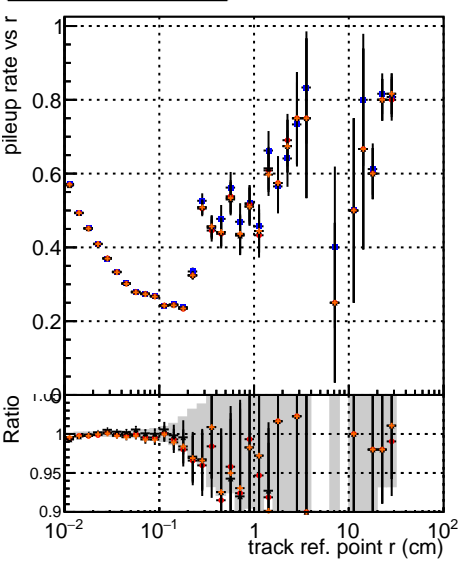

Fake rate vs vertpos

Duplicates Rate vs vertpos

Pileup rate vs vertpos

Fake rate vs v

Duplicates Rate vs v

Pileup rate vs v

Fake rate vs. sim PV z

Duplicates Rate vs sim PV z

Pileup rate vs. sim PV z

■ DGM TT mkFit-DQM original
● data2Legiani/standalone-may24/CMSSW_13_2_X_2023-06-05-1100/src/DQM_TT_mkFit-DQM_mod_updatedmod127
◆ DGM TT mkFit-DQM_127-updatemod127