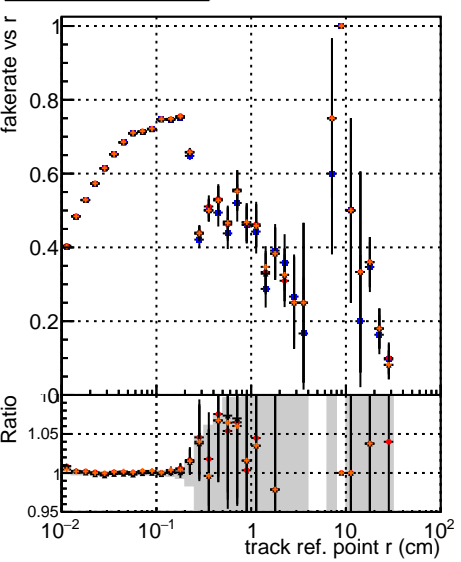

Fake rate vs vertpos

Duplicates Rate vs vertpos

Pileup rate vs vertpos

Fake rate vs v

Duplicates Rate vs v

Pileup rate vs v

Fake rate vs. sim PV z

Duplicates Rate vs sim PV z

Pileup rate vs. sim PV z

■ DGM TT mkFit-DQM original
● data2Legiani/standalone-may24/CMSSW_13_2_X_2023-06-05-1100/src/DQM_TT_mkFit-DQM_mod_updatedmod127
◆ DGM TT mkFit-DQM_127-updatemod127