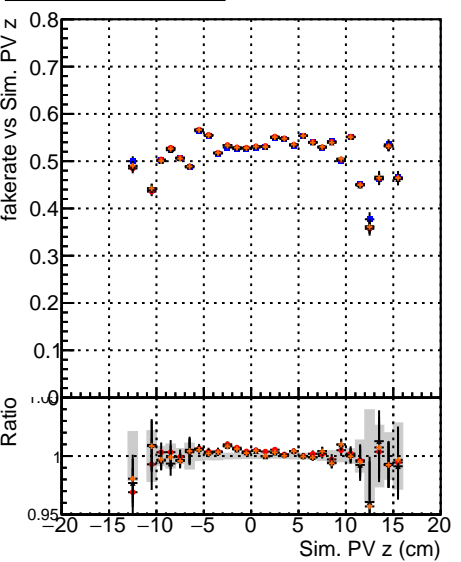

Fake rate vs vertpos

Duplicates Rate vs vertpos

Pileup rate vs vertpos

Fake rate vs v

Duplicates Rate vs v

Pileup rate vs v

Fake rate vs. sim PV z

Duplicates Rate vs sim PV z

Pileup rate vs. sim PV z

■ DGM TT mkFit-DQM original
● data2Legiani/standalone-may24/CMSSW_13_2_X_2023-06-05-1100/src/DQM_TT_mkFit-DQM_mod_updatedmod127
◆ DGM TT mkFit-DQM_127-updatemod127