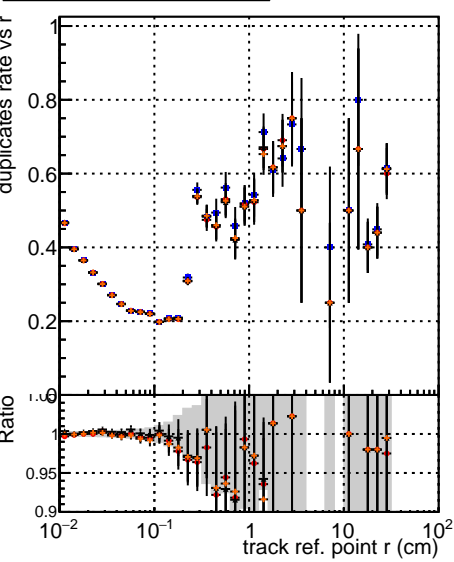

Fake rate vs vertpos

Duplicates Rate vs vertpos

Pileup rate vs vertpos

Fake rate vs v

Duplicates Rate vs v

Pileup rate vs v

Fake rate vs. sim PV z

Duplicates Rate vs sim PV z

Pileup rate vs. sim PV z

■ DGM TT mkFit-DQM original
● data2Legiani/standalone-may24/CMSSW_13_2_X_2023-06-05-1100/src/DQM_TT_mkFit-DQM_mod_updatedmod127
◆ DGM TT mkFit-DQM_127-updatemod127