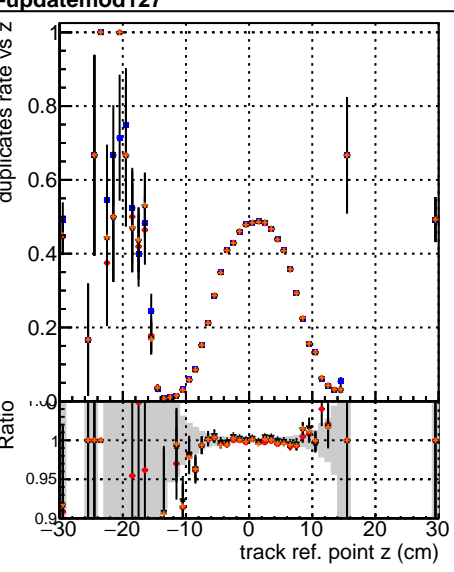

Fake rate vs vertpos

Duplicates Rate vs vertpos

Pileup rate vs vertpos

Fake rate vs v

Duplicates Rate vs v

Pileup rate vs v

Fake rate vs. sim PV z

Duplicates Rate vs sim PV z

Pileup rate vs. sim PV z

■ DGM TT mkFit-DQM original
● data2Legiani/standalone-may24/CMSSW_13_2_X_2023-06-05-1100/src/DQM_TT_mkFit-DQM_mod_updatedmod127
◆ DGM TT mkFit-DQM_127-updatemod127