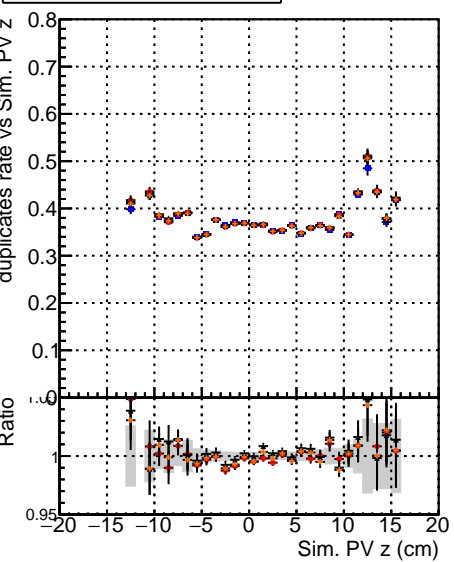

Fake rate vs vertpos

Duplicates Rate vs vertpos

Pileup rate vs vertpos

Fake rate vs v

Duplicates Rate vs v

Pileup rate vs v

Fake rate vs. sim PV z

Duplicates Rate vs sim PV z

Pileup rate vs. sim PV z

■ DGM TT mkFit-DQM original
● data2Legiani/standalone-may24/CMSSW_13_2_X_2023-06-05-1100/src/DQM_TT_mkFit-DQM_mod_updatedmod127
◆ DGM TT mkFit-DQM_127-updatemod127