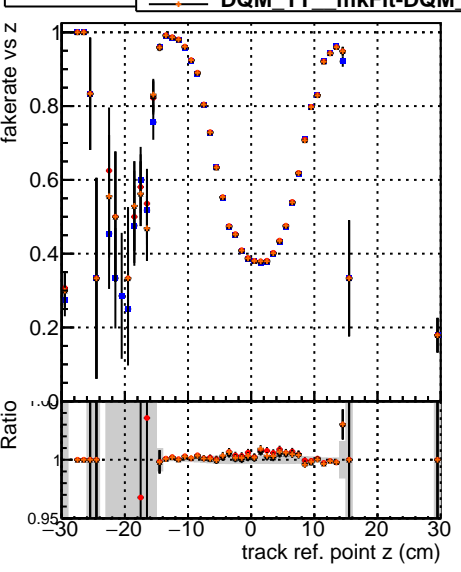

Fake rate vs vertpos

Duplicates Rate vs vertpos

Pileup rate vs vertpos

Fake rate vs v

Duplicates Rate vs v

Pileup rate vs v

Fake rate vs. sim PV z

Duplicates Rate vs sim PV z

Pileup rate vs. sim PV z

■ DGM TT mkFit-DQM original
● data2Legiani/standalone-may24/CMSSW_13_2_X_2023-06-05-1100/src/DQM_TT_mkFit-DQM_mod_updatedmod127
◆ DGM TT mkFit-DQM_127-updatemod127