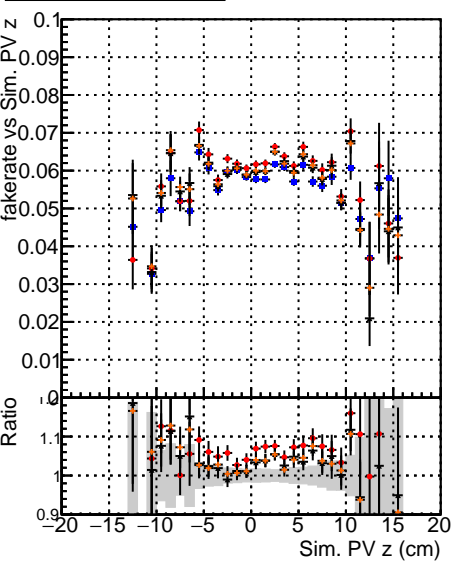

Fake rate vs vertpos

Duplicates Rate vs vertpos

Pileup rate vs vertpos

Legend:
 - Blue squares: DQM TT mkFit-DQM original
 - Red stars: data2Legiann/standalone May24/CMSSW_13_2_X_2023-06-05-1100/src/DQM_TT_mkFit-DQM_mod_updatedmod127
 - Orange stars: DQM TT mkFit-DQM 127-update mod127

Fake rate vs v

Fake rate vs. sim PV z

Duplicates Rate vs sim PV z

Pileup rate vs. sim PV z