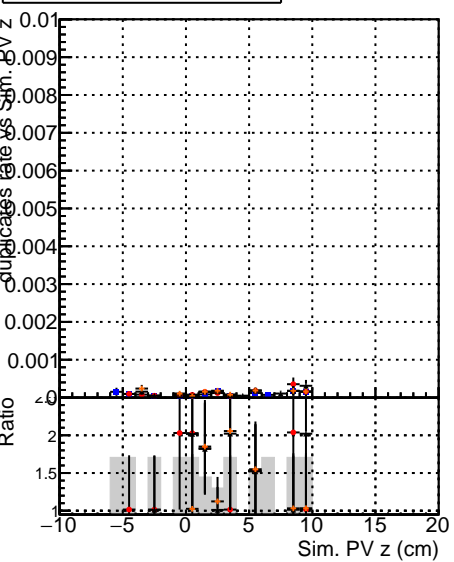

Fake rate vs vertpos

Duplicates Rate vs vertpos

Pileup rate vs vertpos

Legend:
 - Blue squares: DQM TT mkFit-DQM original
 - Red stars: data2Legiann/standalone May24/CMSSW_13_2_X_2023-06-05-1100/src/DQM_TT_mkFit-DQM_mod_updatedmod127
 - Orange stars: DQM TT mkFit-DQM 127-update mod127

Fake rate vs v

Fake rate vs. sim PV z

Duplicates Rate vs sim PV z

Pileup rate vs. sim PV z