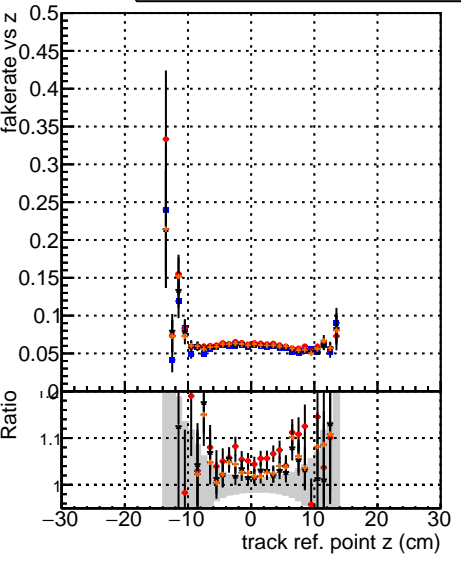

Fake rate vs vertpos

Duplicates Rate vs vertpos

Pileup rate vs vertpos

Legend:
 - Blue squares: DQM TT mkFit-DQM original
 - Red stars: data2Legiann/standalone May24/CMSSW_13_2_X_2023-06-05-1100/src/DQM_TT_mkFit-DQM_mod_updatedmod127
 - Orange stars: DQM TT mkFit-DQM 127-update mod127

Fake rate vs v

Fake rate vs. sim PV z

Duplicates Rate vs sim PV z

Pileup rate vs. sim PV z