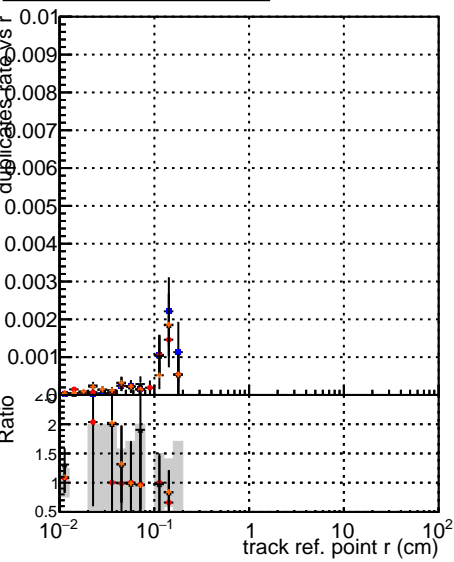

Fake rate vs vertpos

Duplicates Rate vs vertpos

Pileup rate vs vertpos

Legend:
 - Blue squares: DQM TT mkFit-DQM original
 - Red stars: data2Legiann/standalone May24/CMSSW_13_2_X_2023-06-05-1100/src/DQM_TT_mkFit-DQM_mod_updatedmod127
 - Orange stars: DQM TT mkFit-DQM 127-update mod127

Fake rate vs v

Fake rate vs. sim PV z

Duplicates Rate vs sim PV z

Pileup rate vs. sim PV z