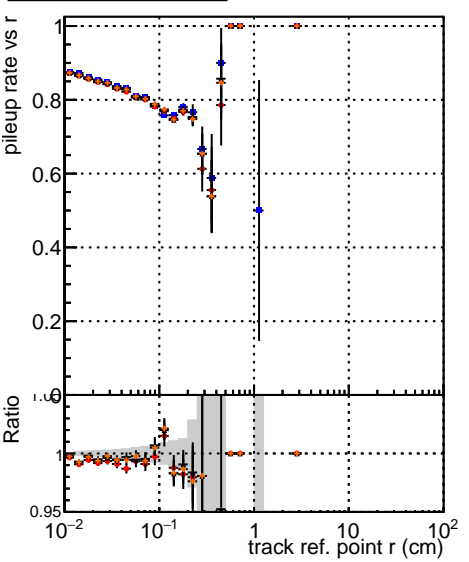

Fake rate vs vertpos

Duplicates Rate vs vertpos

Pileup rate vs vertpos

Legend:
 - Blue squares: DQM TT mkFit-DQM original
 - Red stars: data2Legiann/standalone May24/CMSSW_13_2_X_2023-06-05-1100/src/DQM_TT_mkFit-DQM_mod_updatedmod127
 - Orange stars: DQM TT mkFit-DQM 127-update mod127

Fake rate vs v

Fake rate vs. sim PV z

Duplicates Rate vs sim PV z

Pileup rate vs. sim PV z