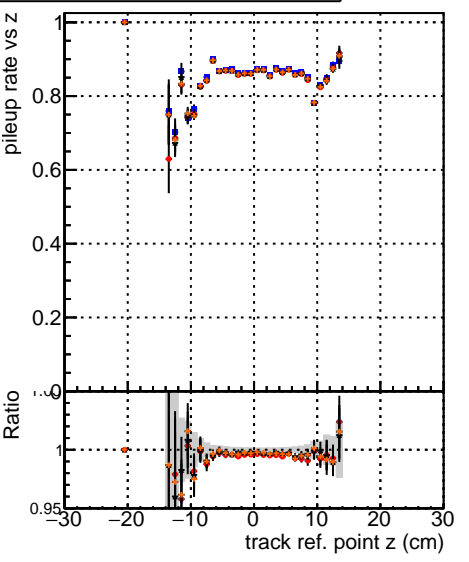

Fake rate vs vertpos

Duplicates Rate vs vertpos

Pileup rate vs vertpos

Legend:
 - Blue squares: DQM TT mkFit-DQM original
 - Red stars: data2Legiann/standalone May24/CMSSW_13_2_X_2023-06-05-1100/src/DQM_TT_mkFit-DQM_mod_updatedmod127
 - Orange stars: DQM TT mkFit-DQM 127-update mod127

Fake rate vs v

Fake rate vs. sim PV z

Duplicates Rate vs sim PV z

Pileup rate vs. sim PV z