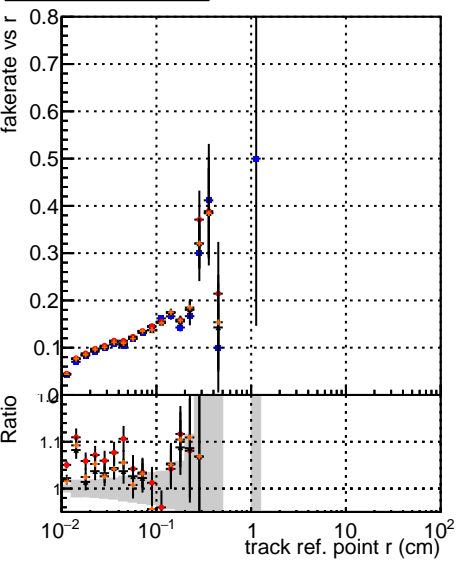

Fake rate vs vertpos

Duplicates Rate vs vertpos

Pileup rate vs vertpos

Legend:
 - Blue squares: DQM TT mkFit-DQM original
 - Red stars: data2Legiann/standalone May24/CMSSW_13_2_X_2023-06-05-1100/src/DQM_TT_mkFit-DQM_mod_updatedmod127
 - Orange stars: DQM TT mkFit-DQM 127-update mod127

Fake rate vs v

Fake rate vs. sim PV z

Duplicates Rate vs sim PV z

Pileup rate vs. sim PV z