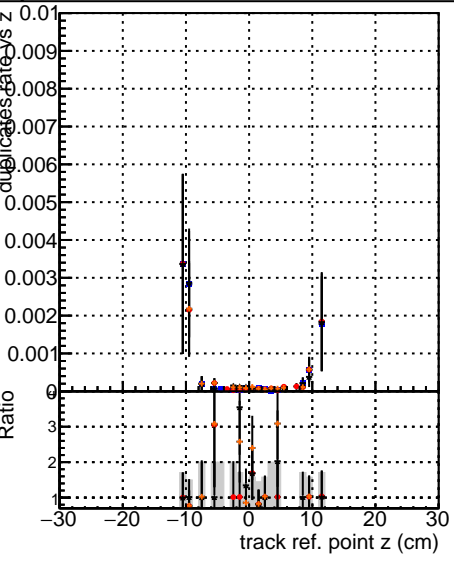

Fake rate vs vertpos

Duplicates Rate vs vertpos

Pileup rate vs vertpos

Legend:
 - Blue squares: DQM TT mkFit-DQM original
 - Red stars: data2Legiann/standalone May24/CMSSW_13_2_X_2023-06-05-1100/src/DQM_TT_mkFit-DQM_mod_updatedmod127
 - Orange stars: DQM TT mkFit-DQM 127-update mod127

Fake rate vs v

Fake rate vs. sim PV z

Duplicates Rate vs sim PV z

Pileup rate vs. sim PV z