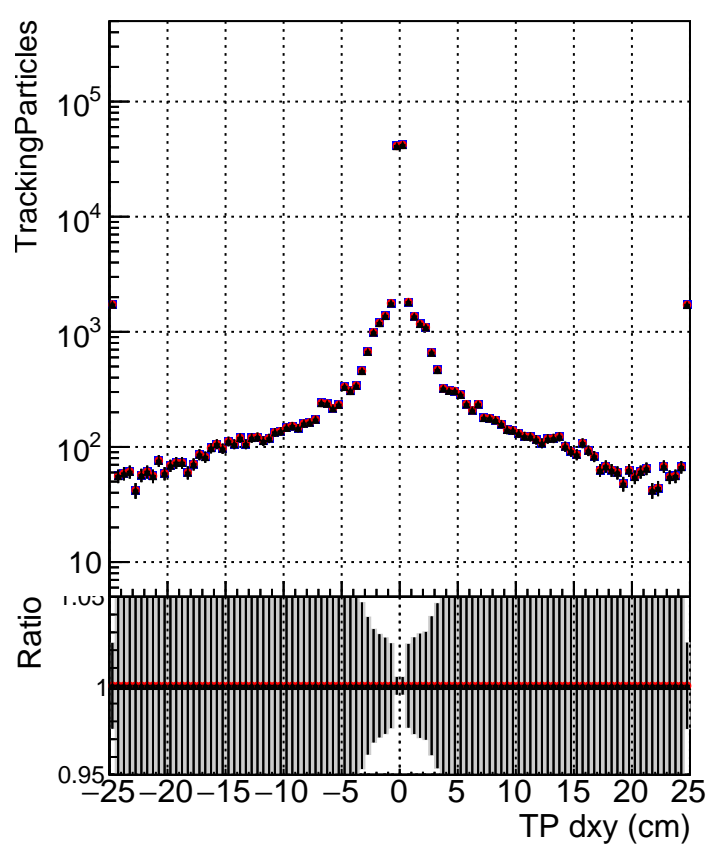

N of simulated tracks vs dxy

N of associated tracks (simToReco) vs dxy

N of simulated track

Legend:
- Blue square: DQM_TT_mkFit-DQM_original
- Red circle: /data2/legianni/standalone-May24/CMSSW_13_2_X_2023-06-05-1100/src/DQM_TT_mkFit-DQM_mod_upd
- Black triangle: DQM_TT_mkFit-DQM_update-mod127