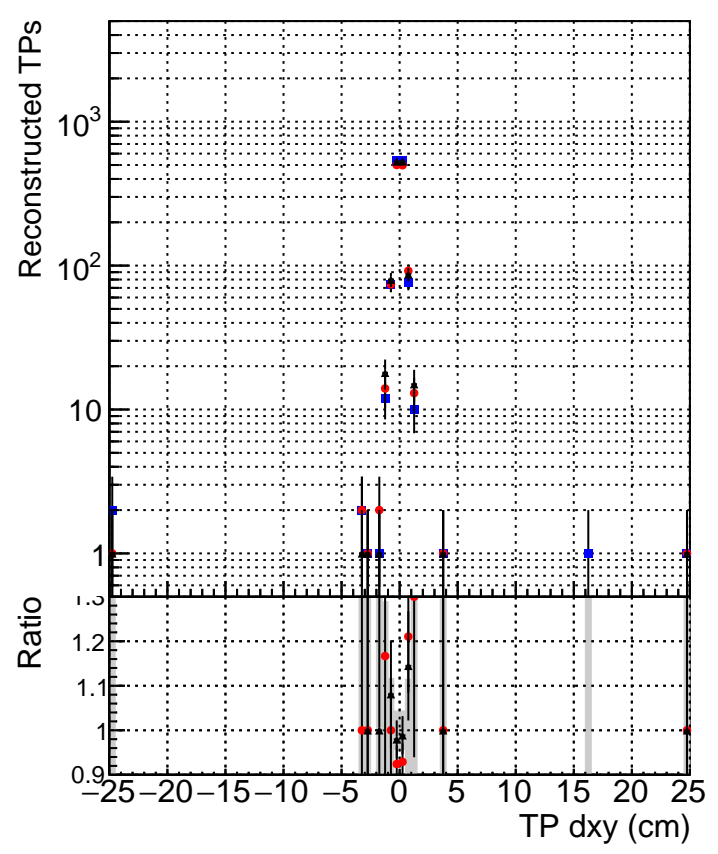

N of simulated tracks vs dxy

N of associated tracks (simToReco) vs dxy

N of simulated track

Legend:
- Blue square: DQM_TT_mkFit-DQM_original
- Red circle: /data2/legianni/standalone-May24/CMSSW_13_2_X_2023-06-05-1100/src/DQM_TT_mkFit-DQM_mod_upd
- Black triangle: DQM_TT_mkFit-DQM_update-mod127