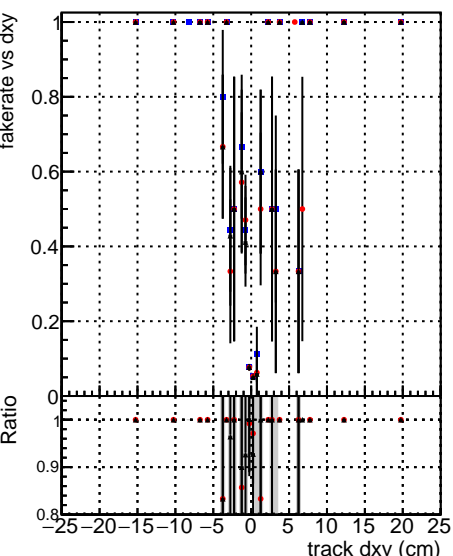

Fake rate vs dxy**Duplicates Rate vs Dxy****Pileup rate vs dxy**

—●— DQM TT mkFit-DQM original
—●— legian/standalone-May24/CMSSW_13_2_X_2023-06-05-1100/src/DQM TT_mkFit-DQM_mod_updatedmod-127
—●— DQM TT_mkFit-DQM update-mod127

Fake rate vs dz**Duplicates Rate vs Ddz****Pileup rate vs dz**