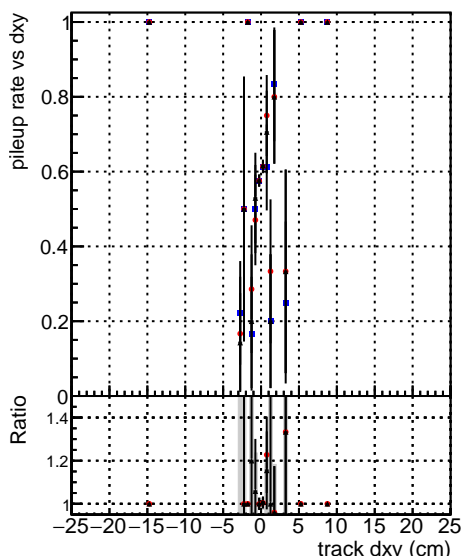

Fake rate vs dxy**Duplicates Rate vs Dxy****Pileup rate vs dxy**

—●— DQM TT mkFit-DQM original
—●— legian/standalone-May24/CMSSW_13_2_X_2023-06-05-1100/src/DQM TT_mkFit-DQM_mod_updatedmod-127
—●— DQM TT_mkFit-DQM update-mod127

Fake rate vs dz**Duplicates Rate vs Ddz****Pileup rate vs dz**