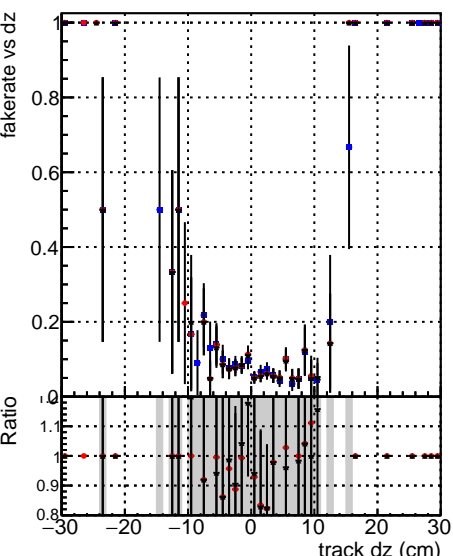

Fake rate vs dxy**Duplicates Rate vs Dxy****Pileup rate vs dxy**

—●— DQM TT mkFit-DQM original
—●— legian/standalone-May24/CMSSW_13_2_X_2023-06-05-1100/src/DQM TT_mkFit-DQM_mod_updatedmod-127
—●— DQM TT_mkFit-DQM update-mod127

Fake rate vs dz**Duplicates Rate vs Ddz****Pileup rate vs dz**