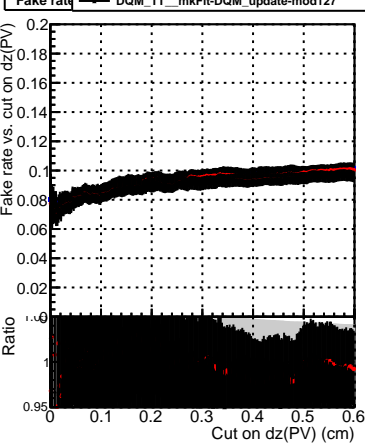

Efficiency vs. dz (PV)

Efficiency (tracking eff factorized out) vs. dz (PV)

Fake rate

— DQM\_TT\_mkFit-DQM\_original  
 — /data2/legianni/standalone-May24/CMSSW\_13\_2\_X\_2023-06-05-1100/src/DQM\_TT\_mkFit-DQM\_mod\_updatedmod-127  
 — DQM\_TT\_mkFit-DQM\_update-mod127