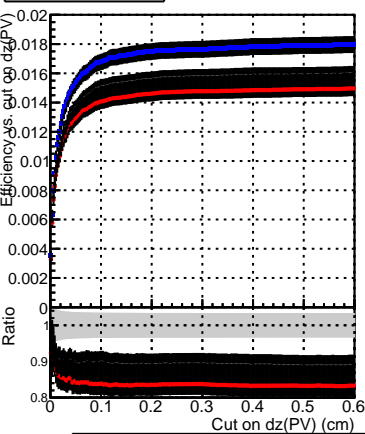

Efficiency vs. dz (PV)

Efficiency (tracking eff factorized out) vs. dz (PV)

Fake rate

— DQM\_TT\_mkFit-DQM\_original  
 — /data2/legianni/standalone-May24/CMSSW\_13\_2\_X\_2023-06-05-1100/src/DQM\_TT\_mkFit-DQM\_mod\_updatedmod-127  
 — DQM\_TT\_mkFit-DQM\_update-mod127