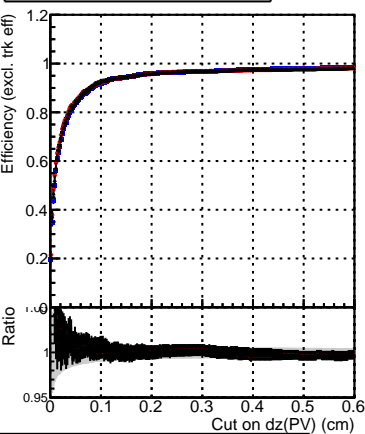

Efficiency vs. dz (PV)

Efficiency (tracking eff factorized out) vs. dz (PV)

Fake rate

— DQM\_TT\_mkFit-DQM\_original  
 — /data2/legianni/standalone-May24/CMSSW\_13\_2\_X\_2023-06-05-1100/src/DQM\_TT\_mkFit-DQM\_mod\_updatedmod-127  
 — DQM\_TT\_mkFit-DQM\_update-mod127