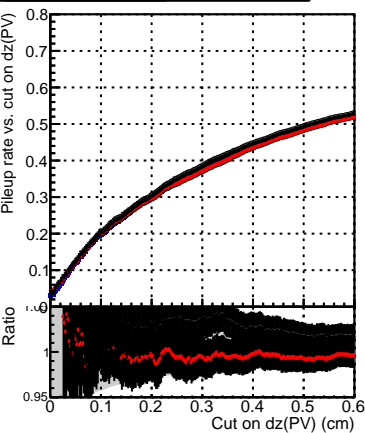

Efficiency vs. dz (PV)

Efficiency (tracking eff factorized out) vs. dz (PV)

Fake rate

— DQM\_TT\_mkFit-DQM\_original  
 — /data2/legianni/standalone-May24/CMSSW\_13\_2\_X\_2023-06-05-1100/src/DQM\_TT\_mkFit-DQM\_mod\_updatedmod-127  
 — DQM\_TT\_mkFit-DQM\_update-mod127