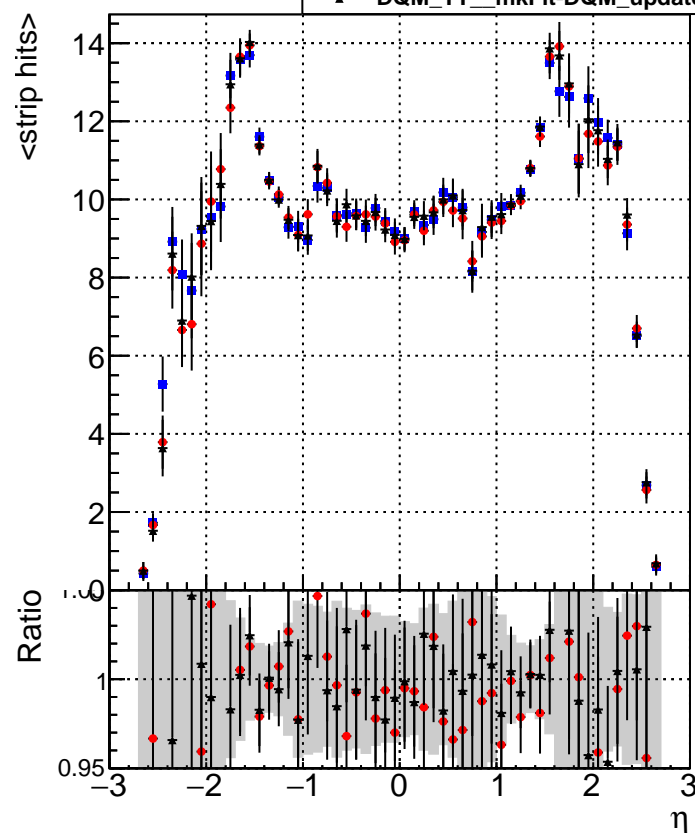

mean # PXL hits vs eta

mean # PXL Layers with measurement vs eta

mean # STRIP hits v

Legend for the STRIP plots:

- Blue square: DQM_TT_mkFit-DQM_original
- Red circle: /data2/legianni/standalone-May24/CMSSW_13_2_X_2023-06-05-1100/src/DQM_TT_mkFit-DQM_mod_upd
- Black triangle: DQM_TT_mkFit-DQM_update-mod127