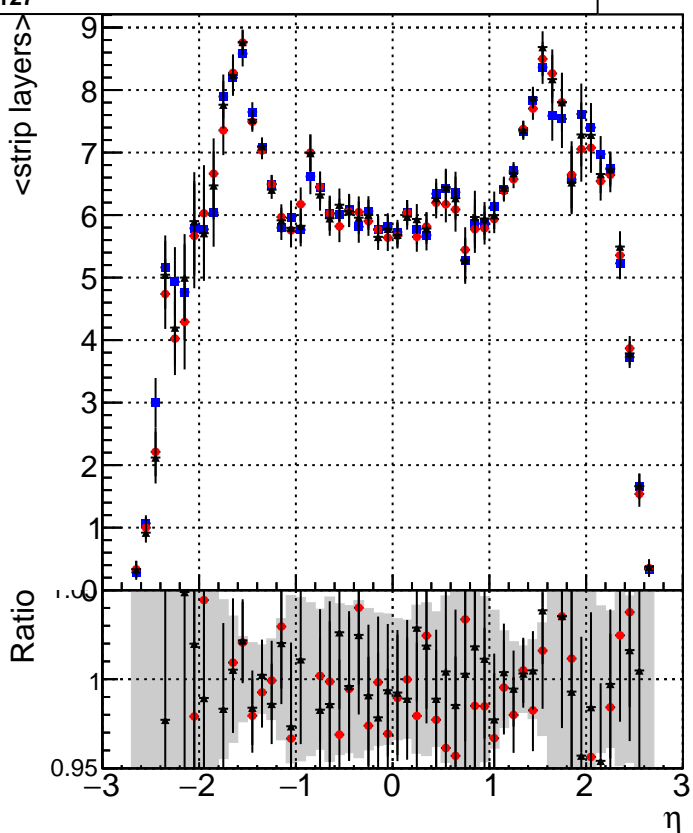

mean # PXL hits vs eta

mean # PXL Layers with measurement vs eta

mean # STRIP hits v

Legend for the STRIP plots:

- Blue square: DQM_TT_mkFit-DQM_original
- Red circle: /data2/legianni/standalone-May24/CMSSW_13_2_X_2023-06-05-1100/src/DQM_TT_mkFit-DQM_mod_upd
- Black triangle: DQM_TT_mkFit-DQM_update-mod127