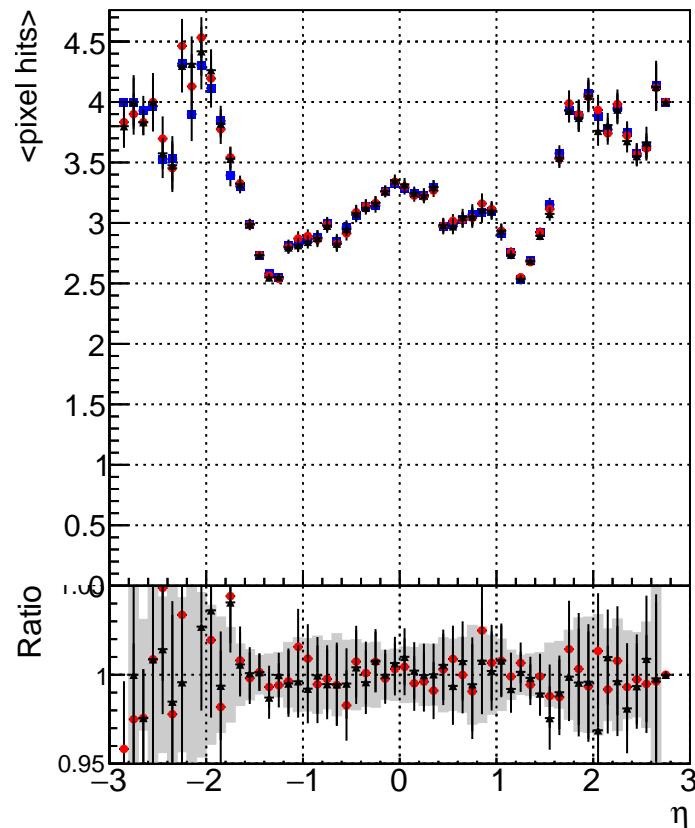

mean # PXL hits vs eta

mean # PXL Layers with measurement vs eta

mean # STRIP hits v

Legend for the STRIP plots:

- Blue square: DQM_TT_mkFit-DQM_original
- Red circle: /data2/legianni/standalone-May24/CMSSW_13_2_X_2023-06-05-1100/src/DQM_TT_mkFit-DQM_mod_upd
- Black triangle: DQM_TT_mkFit-DQM_update-mod127