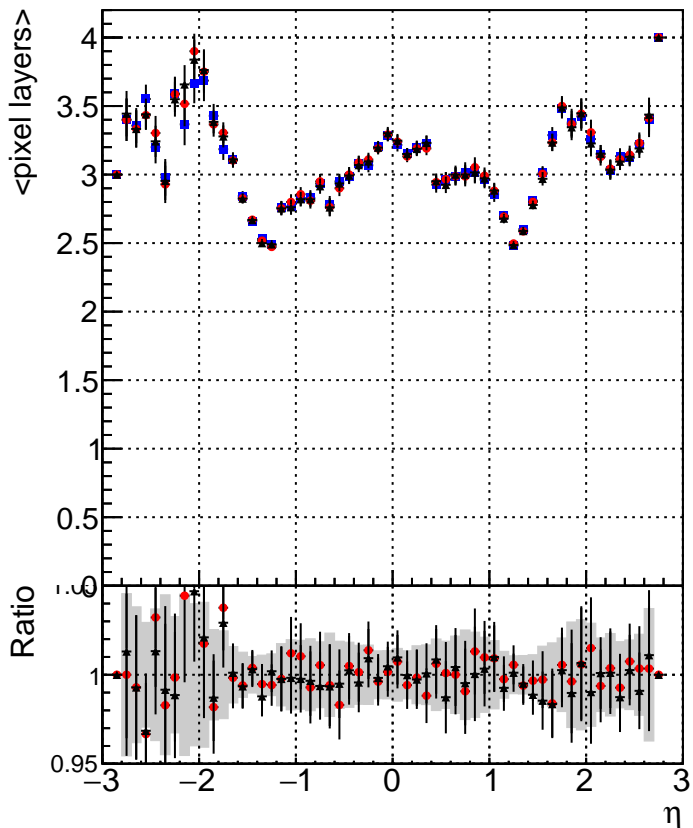

mean # PXL hits vs eta

mean # PXL Layers with measurement vs eta

mean # STRIP hits v

Legend for the STRIP plots:

- Blue square: DQM_TT_mkFit-DQM_original
- Red circle: /data2/legianni/standalone-May24/CMSSW_13_2_X_2023-06-05-1100/src/DQM_TT_mkFit-DQM_mod_upd
- Black triangle: DQM_TT_mkFit-DQM_update-mod127