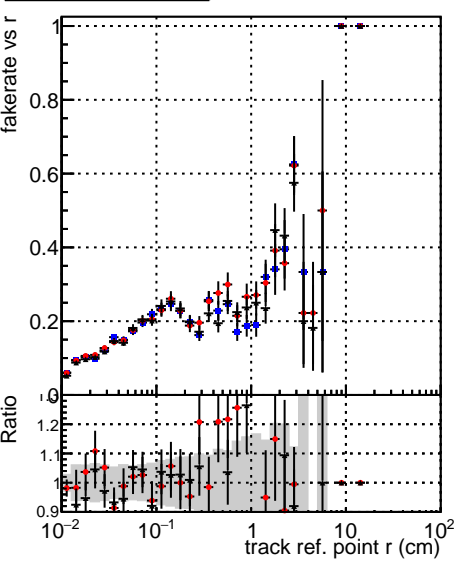

Fake rate vs vertpos**Duplicates Rate vs vertpos****Pileup rate vs vertpos**

Legend:
 - Blue squares: DQM_TT_mkFit-DQM_original
 - Red circles: /data2/legianni/standalone-May24/CMSSW_13_2_X_2023-06-05-1100/src/DQM_TT_mkFit-DQM_mod_updatedmod-127
 - Black triangles: DQM_TT_mkFit-DQM_update-mod127

Fake rate vs v**Duplicates Rate vs v****Pileup rate vs v****Fake rate vs. sim PV z****Duplicates Rate vs sim PV z****Pileup rate vs. sim PV z**