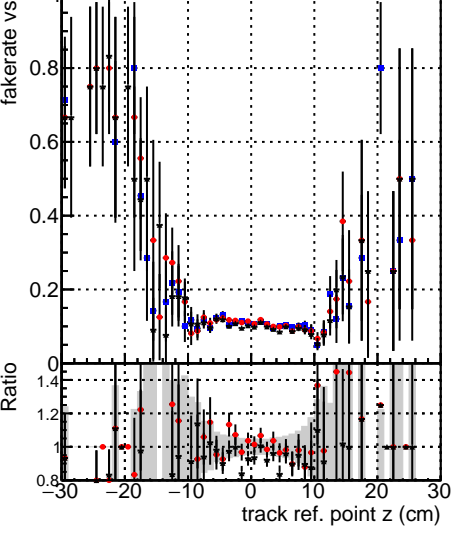

Fake rate vs vertpos**Duplicates Rate vs vertpos****Pileup rate vs vertpos**

Legend:
 - Blue squares: DQM_TT_mkFit-DQM_original
 - Red circles: /data2/legianni/standalone-May24/CMSSW_13_2_X_2023-06-05-1100/src/DQM_TT_mkFit-DQM_mod_updatedmod-127
 - Black triangles: DQM_TT_mkFit-DQM_update-mod127

Fake rate vs v**Duplicates Rate vs v****Pileup rate vs v****Fake rate vs. sim PV z****Duplicates Rate vs sim PV z****Pileup rate vs. sim PV z**