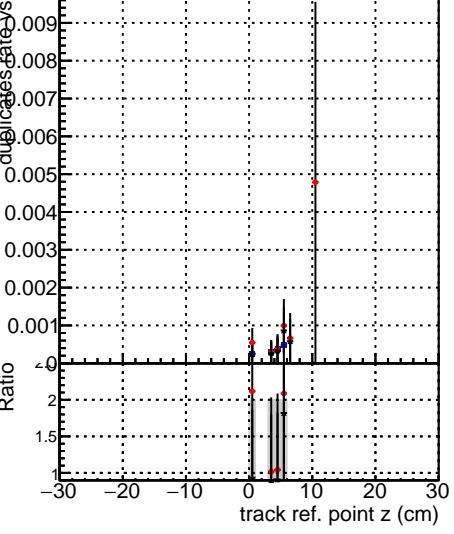

Fake rate vs vertpos**Duplicates Rate vs vertpos****Pileup rate vs vertpos**

Legend:
 - Blue squares: DQM_TT_mkFit-DQM_original
 - Red circles: /data2/legianni/standalone-May24/CMSSW_13_2_X_2023-06-05-1100/src/DQM_TT_mkFit-DQM_mod_updatedmod-127
 - Black triangles: DQM_TT_mkFit-DQM_update-mod127

Fake rate vs v**Duplicates Rate vs v****Pileup rate vs v****Fake rate vs. sim PV z****Duplicates Rate vs sim PV z****Pileup rate vs. sim PV z**