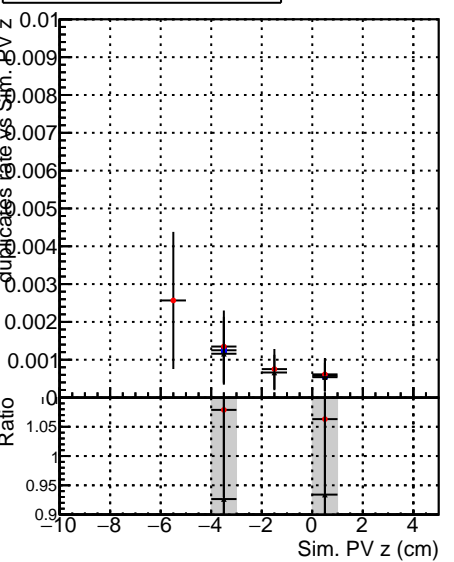

Fake rate vs vertpos**Duplicates Rate vs vertpos****Pileup rate vs vertpos**

Legend:
 - Blue squares: DQM_TT_mkFit-DQM_original
 - Red circles: /data2/legianni/standalone-May24/CMSSW_13_2_X_2023-06-05-1100/src/DQM_TT_mkFit-DQM_mod_updatedmod-127
 - Black triangles: DQM_TT_mkFit-DQM_update-mod127

Fake rate vs v**Duplicates Rate vs v****Pileup rate vs v****Fake rate vs. sim PV z****Duplicates Rate vs sim PV z****Pileup rate vs. sim PV z**