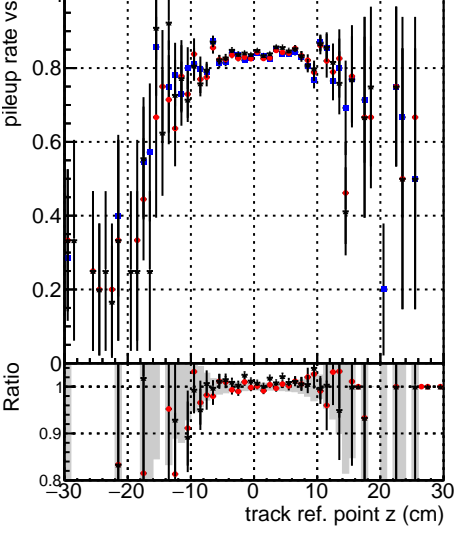

Fake rate vs vertpos**Duplicates Rate vs vertpos****Pileup rate vs vertpos**

Legend:
 - Blue squares: DQM_TT_mkFit-DQM_original
 - Red circles: /data2/legianni/standalone-May24/CMSSW_13_2_X_2023-06-05-1100/src/DQM_TT_mkFit-DQM_mod_updatedmod-127
 - Black triangles: DQM_TT_mkFit-DQM_update-mod127

Fake rate vs v**Duplicates Rate vs v****Pileup rate vs v****Fake rate vs. sim PV z****Duplicates Rate vs sim PV z****Pileup rate vs. sim PV z**