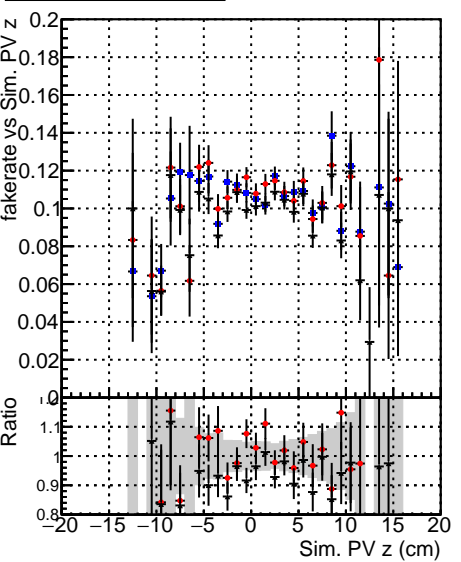

Fake rate vs vertpos**Duplicates Rate vs vertpos****Pileup rate vs vertpos**

Legend:
 - Blue squares: DQM_TT_mkFit-DQM_original
 - Red circles: /data2/legianni/standalone-May24/CMSSW_13_2_X_2023-06-05-1100/src/DQM_TT_mkFit-DQM_mod_updatedmod-127
 - Black triangles: DQM_TT_mkFit-DQM_update-mod127

Fake rate vs v**Duplicates Rate vs v****Pileup rate vs v****Fake rate vs. sim PV z****Duplicates Rate vs sim PV z****Pileup rate vs. sim PV z**