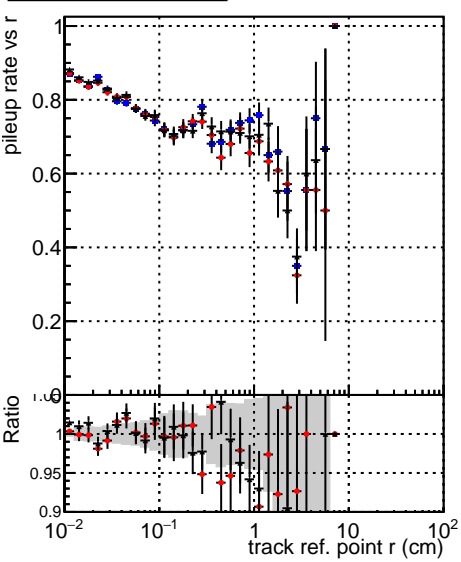

Fake rate vs vertpos**Duplicates Rate vs vertpos****Pileup rate vs vertpos**

Legend:
 - Blue squares: DQM_TT_mkFit-DQM_original
 - Red circles: /data2/legianni/standalone-May24/CMSSW_13_2_X_2023-06-05-1100/src/DQM_TT_mkFit-DQM_mod_updatedmod-127
 - Black triangles: DQM_TT_mkFit-DQM_update-mod127

Fake rate vs v**Duplicates Rate vs v****Pileup rate vs v****Fake rate vs. sim PV z****Duplicates Rate vs sim PV z****Pileup rate vs. sim PV z**