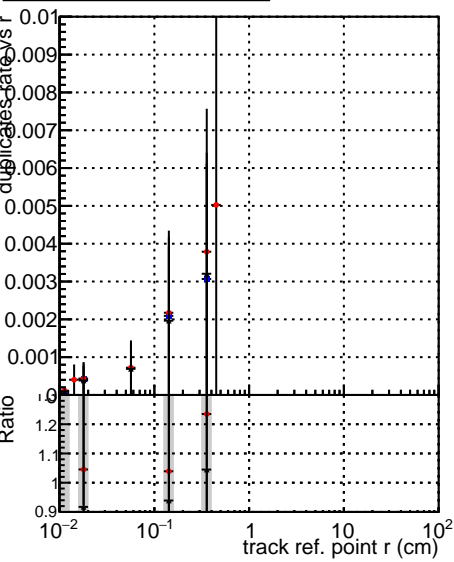

Fake rate vs vertpos**Duplicates Rate vs vertpos****Pileup rate vs vertpos**

Legend:
 - Blue squares: DQM_TT_mkFit-DQM_original
 - Red circles: /data2/legianni/standalone-May24/CMSSW_13_2_X_2023-06-05-1100/src/DQM_TT_mkFit-DQM_mod_updatedmod-127
 - Black triangles: DQM_TT_mkFit-DQM_update-mod127

Fake rate vs v**Duplicates Rate vs v****Pileup rate vs v****Fake rate vs. sim PV z****Duplicates Rate vs sim PV z****Pileup rate vs. sim PV z**