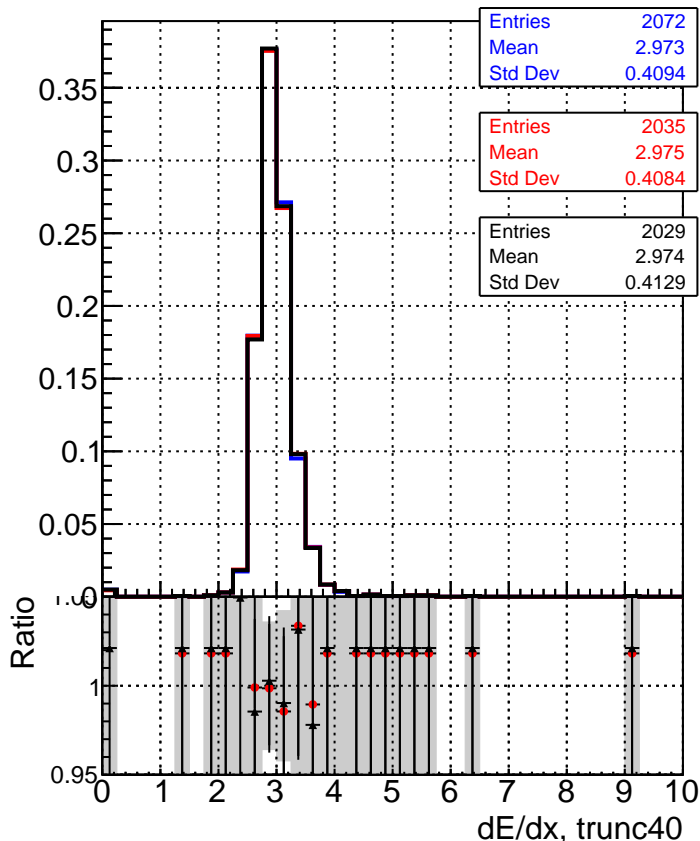

dE/dx estimator 1**dE/dx estimator 2****DQM_TT_mkFit-DQM_original****/data2/legianni/standalone-May24/CMSSW_13_2_X_2023-06-05-1100/src/DQM_TT_mkFit-DQM_mod_upd****DQM_TT_mkFit-DQM_update-mod127**