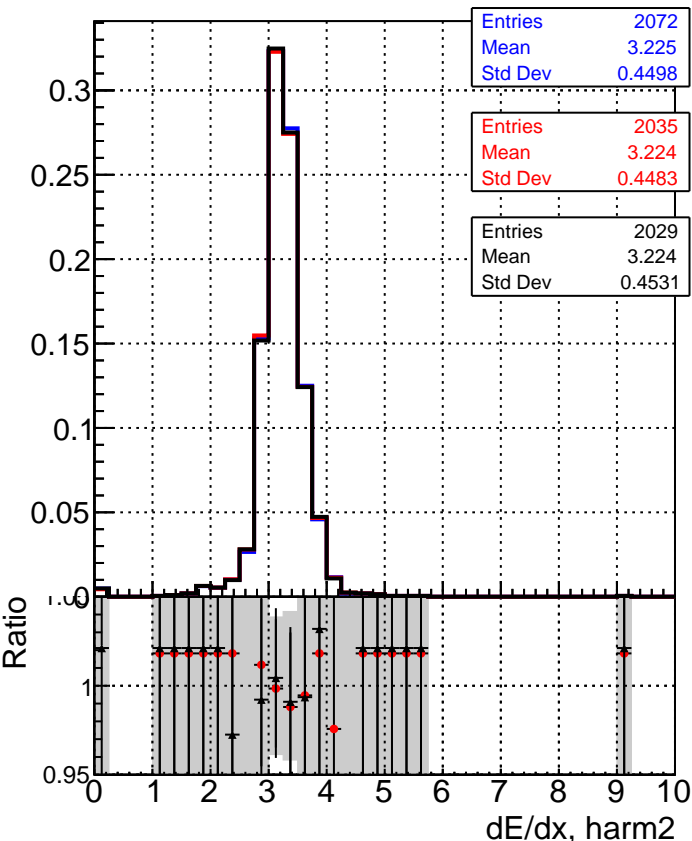

dE/dx estimator 1**dE/dx estimator 2****DQM_TT_mkFit-DQM_original****/data2/legianni/standalone-May24/CMSSW_13_2_X_2023-06-05-1100/src/DQM_TT_mkFit-DQM_mod_upd****DQM_TT_mkFit-DQM_update-mod127**