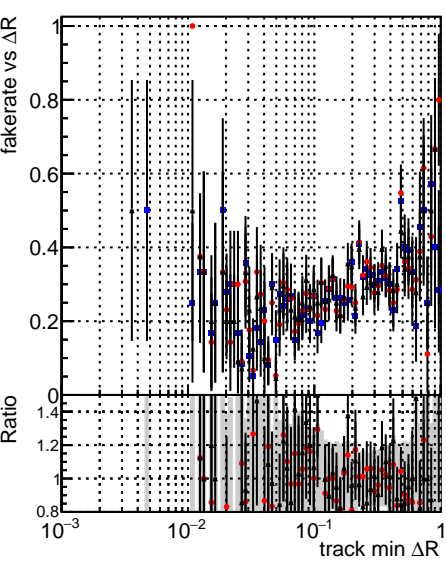

Fake rate vs dr

Duplicates Rate vs dr

Pileup rate vs dr

■ DQM_TT_mkFit-DQM_original
■ /data2/legianni/standalone-May24/CMSSW_13_2_X_2023-06-05-1100/src/DQM_TT_mkFit-DQM_mod_updatedmod127
■ DQM_TT_mkFit-DQM_update-mod127

Fake rate vs ΔR(track, jet)

Fake rate vs pu

Duplicates Rate vs pu

Pileup rate vs pu