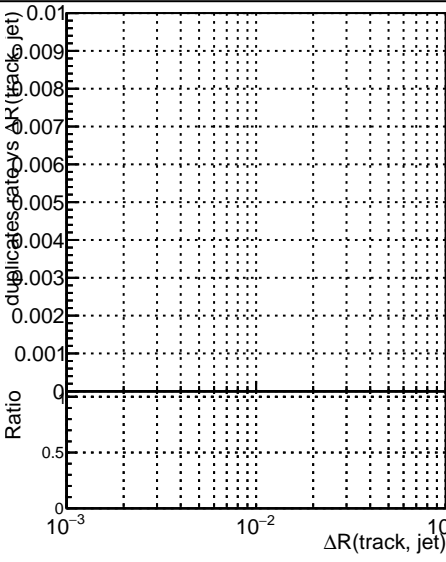

Fake rate vs dr

Duplicates Rate vs dr

Pileup rate vs dr

■ DQM_TT_mkFit-DQM_original
■ /data2/legianni/standalone-May24/CMSSW_13_2_X_2023-06-05-1100/src/DQM_TT_mkFit-DQM_mod_updatedmod127
■ DQM_TT_mkFit-DQM_update-mod127

Fake rate vs ΔR(track, jet)

Fake rate vs pu

Duplicates Rate vs pu

Pileup rate vs pu