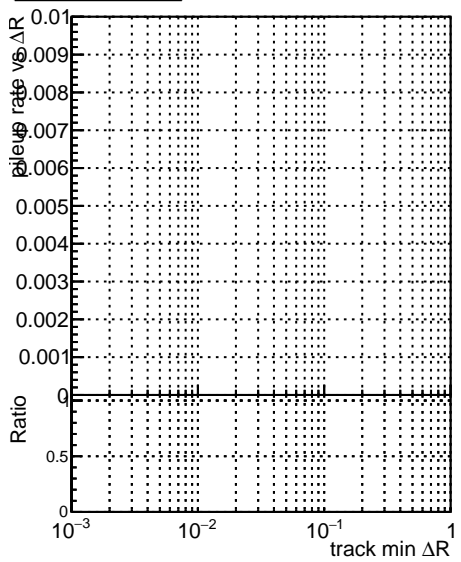

Fake rate vs dr

Duplicates Rate vs dr

Pileup rate vs dr

■ DQM_TT_mkFit-DQM_original
■ /data2/legianni/standalone-May24/CMSSW_13_2_X_2023-06-05-1100/src/DQM_TT_mkFit-DQM_mod_updatedmod127
■ DQM_TT_mkFit-DQM_update-mod127

Fake rate vs ΔR(track, jet)

Fake rate vs pu

Duplicates Rate vs pu

Pileup rate vs pu