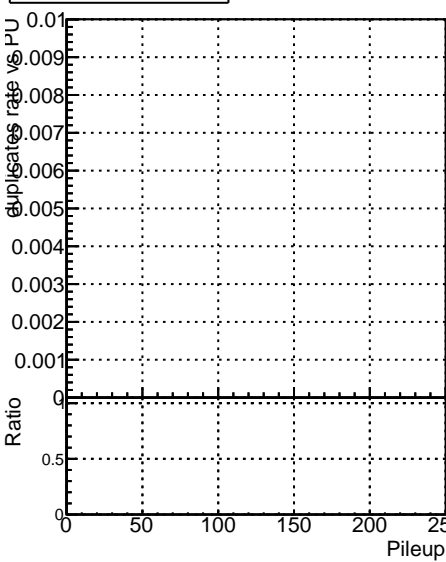

Fake rate vs dr

Duplicates Rate vs dr

Pileup rate vs dr

■ DQM_TT_mkFit-DQM_original
■ /data2/legianni/standalone-May24/CMSSW_13_2_X_2023-06-05-1100/src/DQM_TT_mkFit-DQM_mod_updatedmod127
■ DQM_TT_mkFit-DQM_update-mod127

Fake rate vs ΔR(track, jet)

Fake rate vs pu

Duplicates Rate vs pu

Pileup rate vs pu