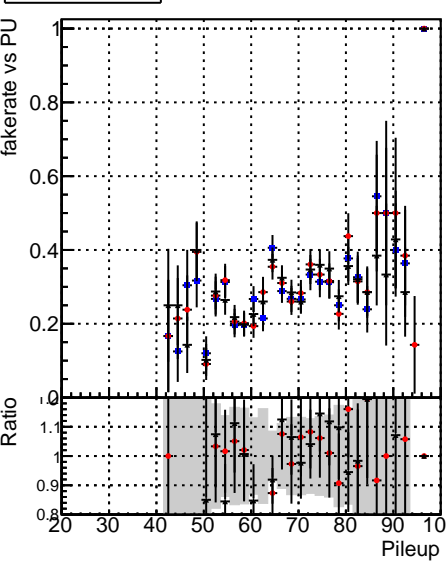

Fake rate vs dr

Duplicates Rate vs dr

Pileup rate vs dr

■ DQM_TT_mkFit-DQM_original
■ /data2/legianni/standalone-May24/CMSSW_13_2_X_2023-06-05-1100/src/DQM_TT_mkFit-DQM_mod_updatedmod127
■ DQM_TT_mkFit-DQM_update-mod127

Fake rate vs ΔR(track, jet)

Fake rate vs pu

Duplicates Rate vs pu

Pileup rate vs pu