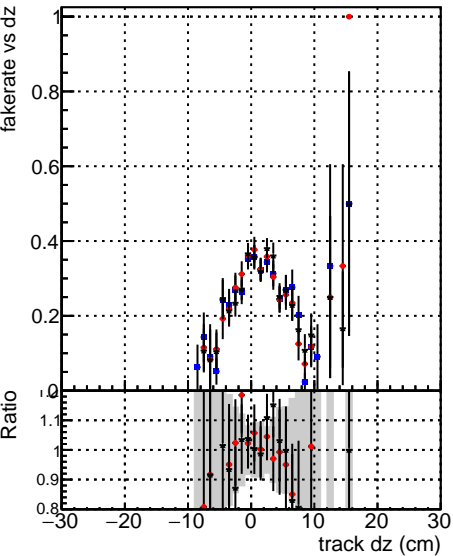

**Fake rate vs dxy****Duplicates Rate vs Dxy****Pileup rate vs dxy****Fake rate vs dz****Duplicates Rate vs Ddz****Pileup rate vs dz**

—●— DQM TT mkFit-DQM original  
—●— data2legian/standalone-May24/CMSSW\_13\_2\_X\_2023-06-05-1100/src/DQM TT\_mkFit-DQM\_mod\_updatedmod-127  
—●— DQM TT\_mkFit-DQM update-mod127