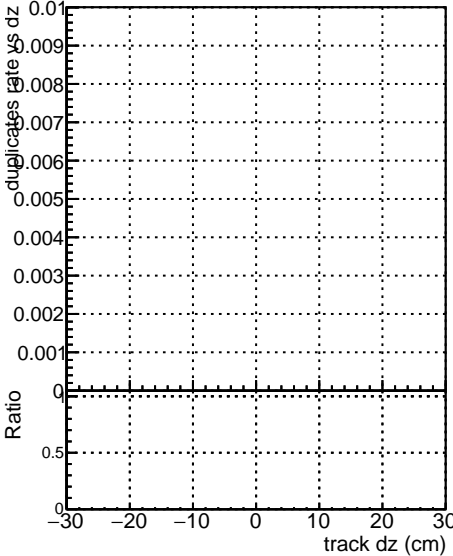

**Fake rate vs dxy****Duplicates Rate vs Dxy****Pileup rate vs dxy****Fake rate vs dz****Duplicates Rate vs Ddz****Pileup rate vs dz**

—●— DQM TT mkFit-DQM original  
—●— data2legian/standalone-May24/CMSSW\_13\_2\_X\_2023-06-05-1100/src/DQM TT\_mkFit-DQM\_mod\_updatedmod-127  
—●— DQM TT\_mkFit-DQM update-mod127