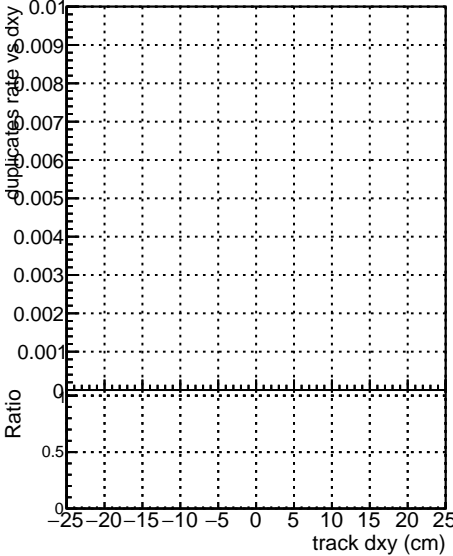

**Fake rate vs dxy****Duplicates Rate vs Dxy****Pileup rate vs dxy****Fake rate vs dz****Duplicates Rate vs Ddz****Pileup rate vs dz**

—●— DQM TT mkFit-DQM original  
—●— data2legian/standalone-May24/CMSSW\_13\_2\_X\_2023-06-05-1100/src/DQM TT\_mkFit-DQM\_mod\_updatedmod-127  
—●— DQM TT\_mkFit-DQM update-mod127