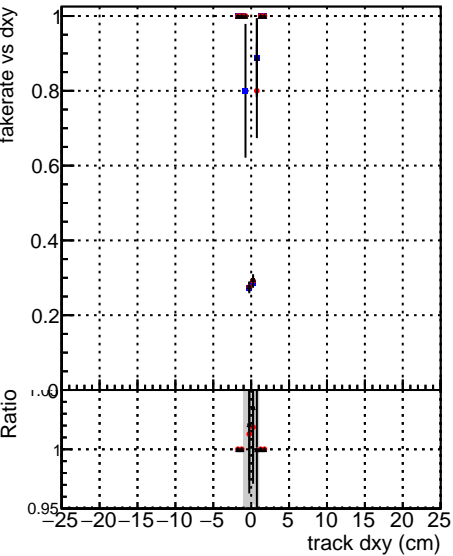

**Fake rate vs dxy****Duplicates Rate vs Dxy****Pileup rate vs dxy****Fake rate vs dz****Duplicates Rate vs Ddz****Pileup rate vs dz**

—●— DQM TT mkFit-DQM original  
—●— data2legian/standalone-May24/CMSSW\_13\_2\_X\_2023-06-05-1100/src/DQM TT\_mkFit-DQM\_mod\_updatedmod-127  
—●— DQM TT\_mkFit-DQM update-mod127