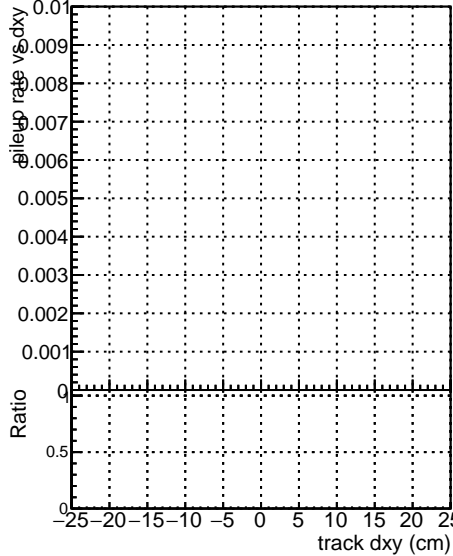

**Fake rate vs dxy****Duplicates Rate vs Dxy****Pileup rate vs dxy****Fake rate vs dz****Duplicates Rate vs Ddz****Pileup rate vs dz**

—●— DQM TT mkFit-DQM original  
—●— data2legian/standalone-May24/CMSSW\_13\_2\_X\_2023-06-05-1100/src/DQM TT\_mkFit-DQM\_mod\_updatedmod-127  
—●— DQM TT\_mkFit-DQM update-mod127