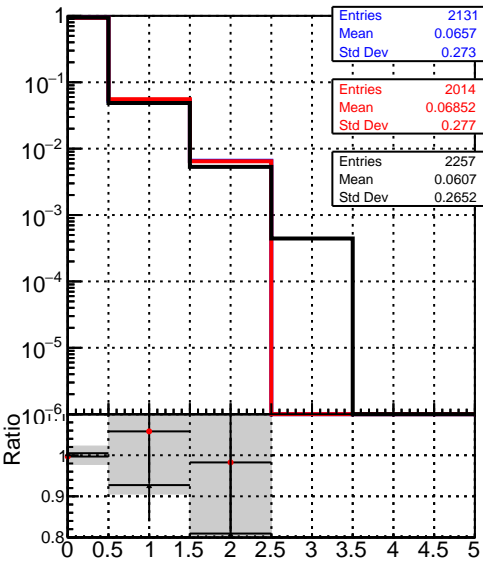

**number of missing inner layers****number of missing outer layers****mean hit**

— DQM\_TT\_mkFit-DQM\_original  
— /data2/legianni/standalone-May24/CMSSW\_13\_2\_X\_2023-06-05-1100/src/DQM\_TT\_mkFit-DQM\_mod\_updatedmod-127  
— DQM\_TT\_mkFit-DQM\_update-mod127

**N of reco track vs pT**