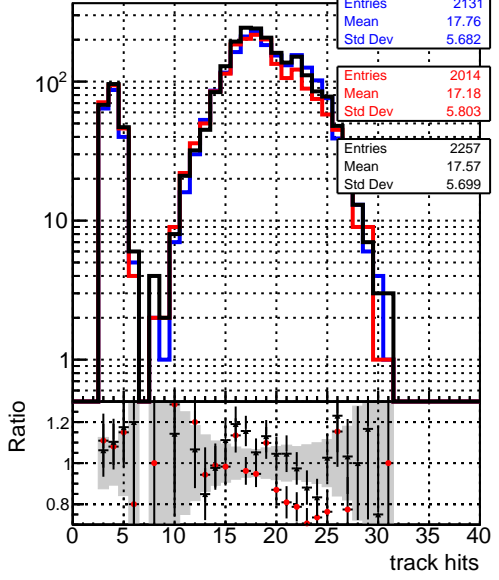

**number of missing inner layers****number of missing outer layers****mean hit**

— DQM\_TT\_mkFit-DQM\_original  
— /data2/legianni/standalone-May24/CMSSW\_13\_2\_X\_2023-06-05-1100/src/DQM\_TT\_mkFit-DQM\_mod\_updatedmod-127  
— DQM\_TT\_mkFit-DQM\_update-mod127

**N of reco track vs pT**