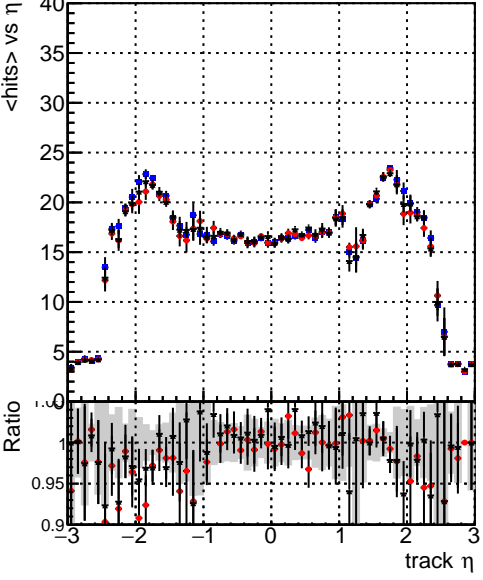

**number of missing inner layers****number of missing outer layers****mean hit**

— DQM\_TT\_mkFit-DQM\_original  
— /data2/legianni/standalone-May24/CMSSW\_13\_2\_X\_2023-06-05-1100/src/DQM\_TT\_mkFit-DQM\_mod\_updatedmod-127  
— DQM\_TT\_mkFit-DQM\_update-mod127

**N of reco track vs pT**