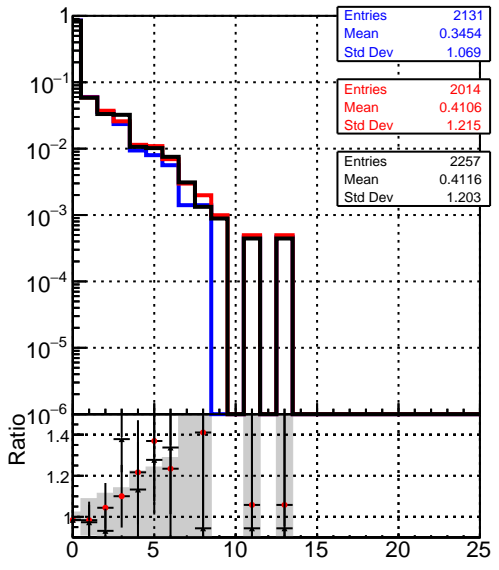

**number of missing inner layers****number of missing outer layers****mean hit**

— DQM\_TT\_mkFit-DQM\_original  
— /data2/legianni/standalone-May24/CMSSW\_13\_2\_X\_2023-06-05-1100/src/DQM\_TT\_mkFit-DQM\_mod\_updatedmod-127  
— DQM\_TT\_mkFit-DQM\_update-mod127

**N of reco track vs pT**