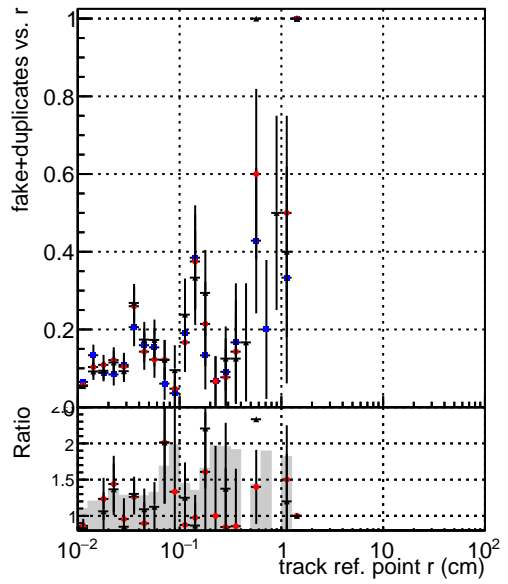

fake+duplicates vs vert r

Legend for the top plot:

- DQM_TT_mkFit-DQM_original (blue circles)
- /data2/legianni/standalone-May24/CMSSW_13_2_X_2023-06-05-1100/src/DQM_TT_mkFit-DQM_mod_updatedmod-127 (red circles)
- DQM_TT_mkFit-DQM_update-mod127 (black circles)

**fake+duplicates vs Sim. PV z**