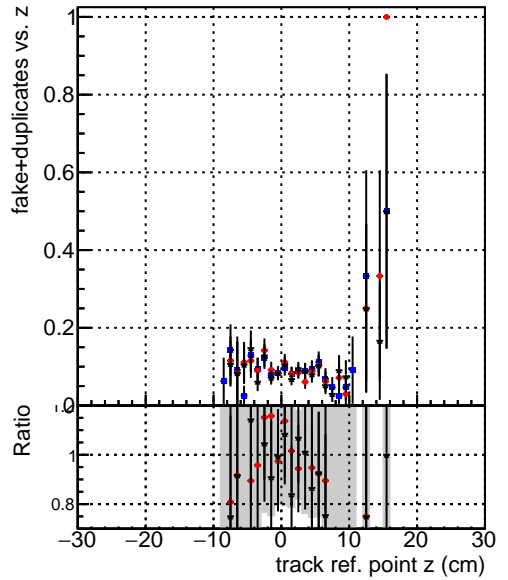

fake+duplicates vs vert r

Legend for the top plot:

- DQM_TT_mkFit-DQM_original (blue circles)
- /data2/legianni/standalone-May24/CMSSW_13_2_X_2023-06-05-1100/src/DQM_TT_mkFit-DQM_mod_updatedmod-127 (red circles)
- DQM_TT_mkFit-DQM_update-mod127 (black circles)

**fake+duplicates vs Sim. PV z**