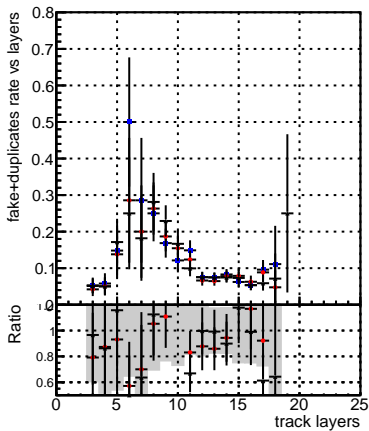

fake+duplicates vs hits

■ DQM_TT_mkFit-DQM_original
● /data2/legianni/standalone-May24/CMSSW_13_2_X_2023-06-05-1100/src/DQM_TT_mkFit-DQM_mod_updatedmod-127
▲ DQM_TT_mkFit-DQM_update-mod127

**fake+duplicates vs pixel layers****fake+duplicates vs 3D layers**