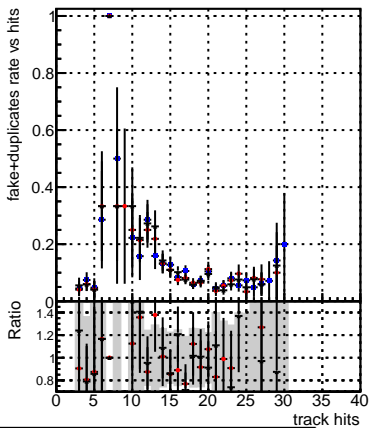

fake+duplicates vs hits

■ DQM_TT_mkFit-DQM_original
● /data2/legianni/standalone-May24/CMSSW_13_2_X_2023-06-05-1100/src/DQM_TT_mkFit-DQM_mod_updatedmod-127
▲ DQM_TT_mkFit-DQM_update-mod127

**fake+duplicates vs pixel layers****fake+duplicates vs 3D layers**