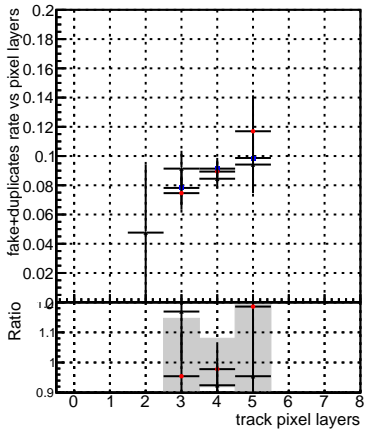

fake+duplicates vs hits

■ DQM_TT_mkFit-DQM_original
● /data2/legianni/standalone-May24/CMSSW_13_2_X_2023-06-05-1100/src/DQM_TT_mkFit-DQM_mod_updatedmod-127
▲ DQM_TT_mkFit-DQM_update-mod127

**fake+duplicates vs pixel layers****fake+duplicates vs 3D layers**