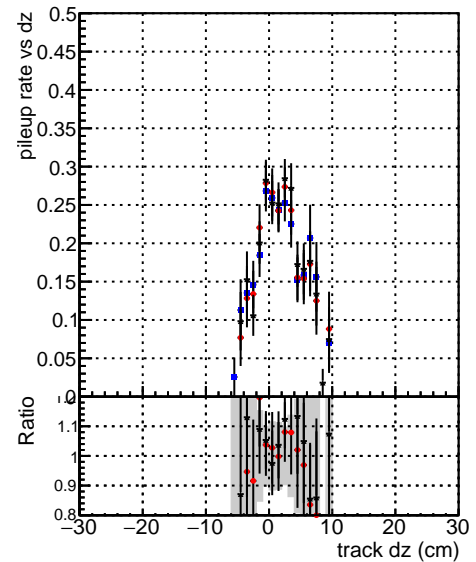

Fake rate vs dxy**Duplicates Rate vs Dxy****Pileup rate vs dxy****Fake rate vs dz****Duplicates Rate vs Ddz****Pileup rate vs dz**

—●— DQM TT mkFit-DQM original
—●— /cms2/legian/standalone-May24/CMSSW_13_2_X_2023-06-05-1100/src/DQM TT_mkFit-DQM_mod_updatedmod-127
—●— DQM TT_mkFit-DQM update-mod-127