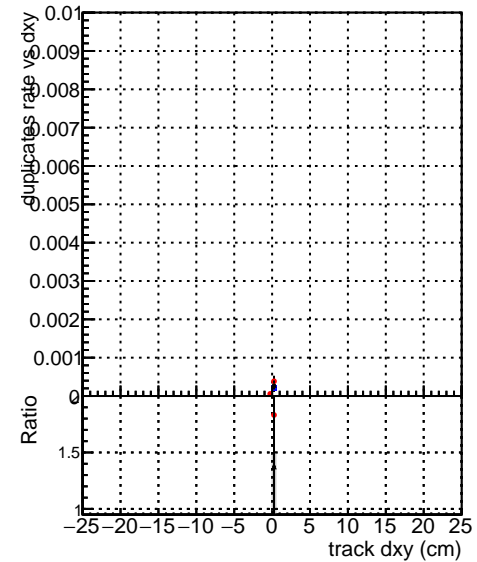

Fake rate vs dxy**Duplicates Rate vs Dxy****Pileup rate vs dxy****Fake rate vs dz****Duplicates Rate vs Dzy****Pileup rate vs dzy**

—●— DQM TT mkFit-DQM original
—●— /cms2/legian/standalone-May24/CMSSW_13_2_X_2023-06-05-1100/src/DQM TT_mkFit-DQM_mod_updatedmod-127
—●— DQM TT mkFit-DQM update-mod127