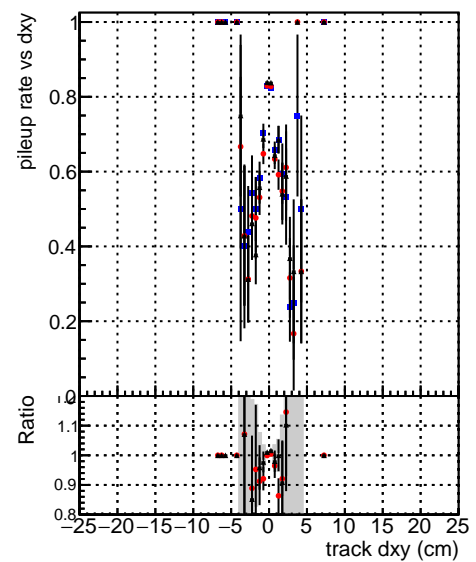

Fake rate vs dxy**Duplicates Rate vs Dxy****Pileup rate vs dxy****Fake rate vs dz****Duplicates Rate vs Dzy****Pileup rate vs dzy**

—●— DQM TT mkFit-DQM original
—●— /cms2/legian/standalone-May24/CMSSW_13_2_X_2023-06-05-1100/src/DQM TT_mkFit-DQM_mod_updatedmod-127
—●— DQM TT mkFit-DQM update-mod127