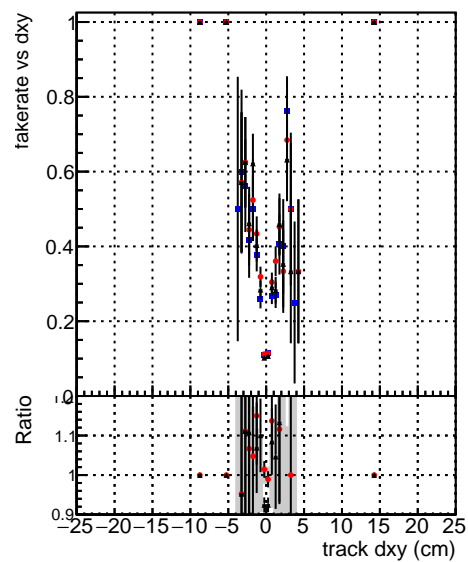

Fake rate vs dxy**Duplicates Rate vs Dxy****Pileup rate vs dxy****Fake rate vs dz****Duplicates Rate vs Dzy****Pileup rate vs dzy**

—●— DQM TT mkFit-DQM original
—●— /cms2/legian/standalone-May24/CMSSW_13_2_X_2023-06-05-1100/src/DQM TT_mkFit-DQM_mod_updatedmod-127
—●— DQM TT mkFit-DQM update-mod127