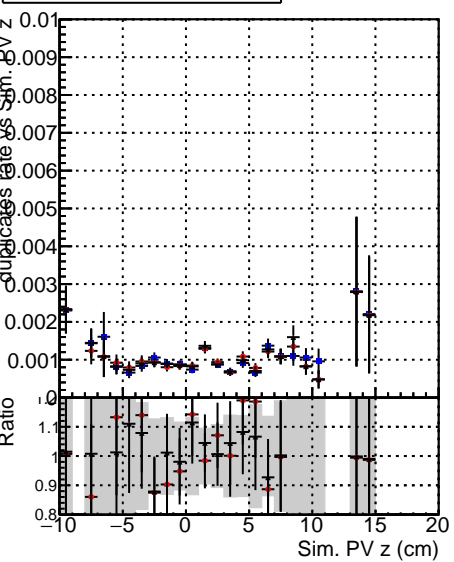

Fake rate vs vertpos

Duplicates Rate vs vertpos

Pileup rate vs vertpos

—●— DQM_TT_mkFit-DQM_original
—●— /data2/legianni/standalone-May24/CMSSW_13_2_X_2023-06-05-1100/src/DQM_TT_mkFit-DQM_mod_updatedmod127
—●— DQM_TT_mkFit-DQM_update-mod127

Fake rate vs v

Duplicates Rate vs v

Pileup rate vs v

Fake rate vs. sim PV z

Duplicates Rate vs sim PV z

Pileup rate vs. sim PV z