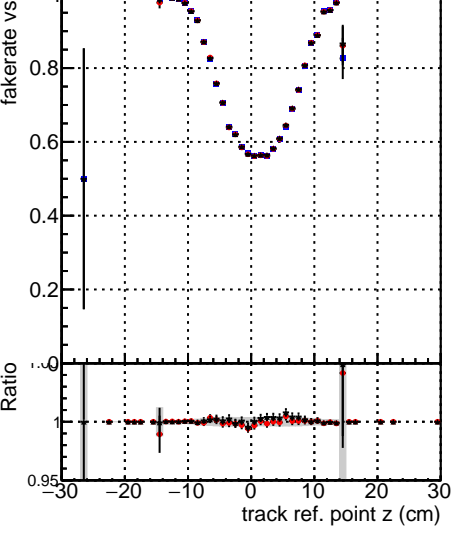

Fake rate vs vertpos

Duplicates Rate vs vertpos

Pileup rate vs vertpos

—●— DQM_TT_mkFit-DQM_original
—●— /data2/legianni/standalone-May24/CMSSW_13_2_X_2023-06-05-1100/src/DQM_TT_mkFit-DQM_mod_updatedmod127
—●— DQM_TT_mkFit-DQM_update-mod127

Fake rate vs v

Duplicates Rate vs v

Pileup rate vs v

Fake rate vs. sim PV z

Duplicates Rate vs sim PV z

Pileup rate vs. sim PV z