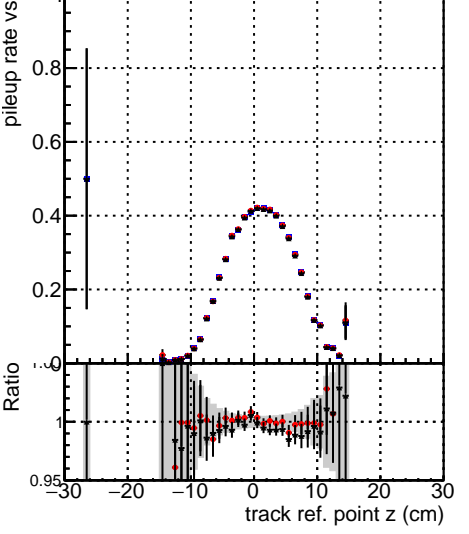

Fake rate vs vertpos

Duplicates Rate vs vertpos

Pileup rate vs vertpos

—●— DQM_TT_mkFit-DQM_original
—●— /data2/legianni/standalone-May24/CMSSW_13_2_X_2023-06-05-1100/src/DQM_TT_mkFit-DQM_mod_updatedmod127
—●— DQM_TT_mkFit-DQM_update-mod127

Fake rate vs v

Duplicates Rate vs v

Pileup rate vs v

Fake rate vs. sim PV z

Duplicates Rate vs sim PV z

Pileup rate vs. sim PV z