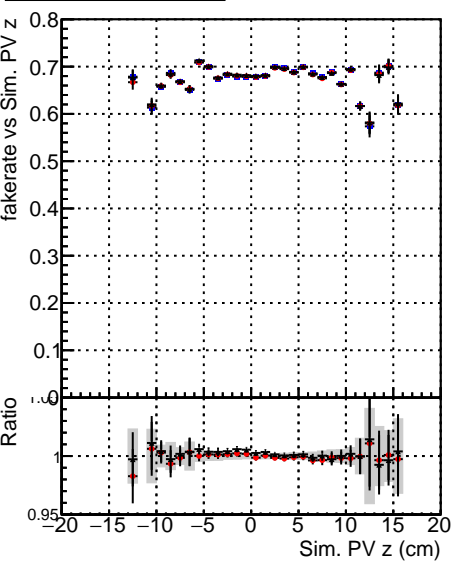

Fake rate vs vertpos

Duplicates Rate vs vertpos

Pileup rate vs vertpos

—●— DQM_TT_mkFit-DQM_original
—●— /data2/legianni/standalone-May24/CMSSW_13_2_X_2023-06-05-1100/src/DQM_TT_mkFit-DQM_mod_updatedmod127
—●— DQM_TT_mkFit-DQM_update-mod127

Fake rate vs v

Duplicates Rate vs v

Pileup rate vs v

Fake rate vs. sim PV z

Duplicates Rate vs sim PV z

Pileup rate vs. sim PV z