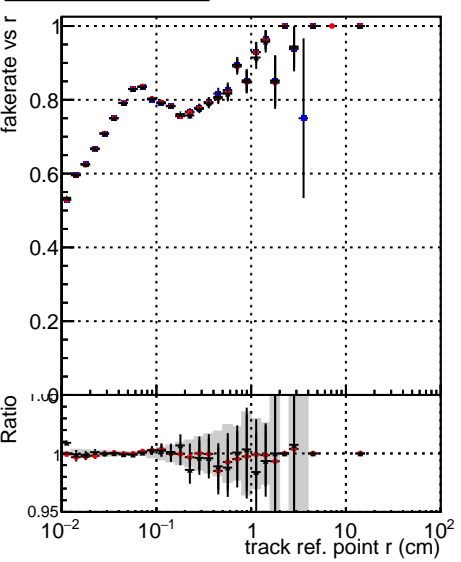

Fake rate vs vertpos

Duplicates Rate vs vertpos

Pileup rate vs vertpos

—●— DQM_TT_mkFit-DQM_original
—●— /data2/legianni/standalone-May24/CMSSW_13_2_X_2023-06-05-1100/src/DQM_TT_mkFit-DQM_mod_updatedmod127
—●— DQM_TT_mkFit-DQM_update-mod127

Fake rate vs v

Duplicates Rate vs v

Pileup rate vs v

Fake rate vs. sim PV z

Duplicates Rate vs sim PV z

Pileup rate vs. sim PV z