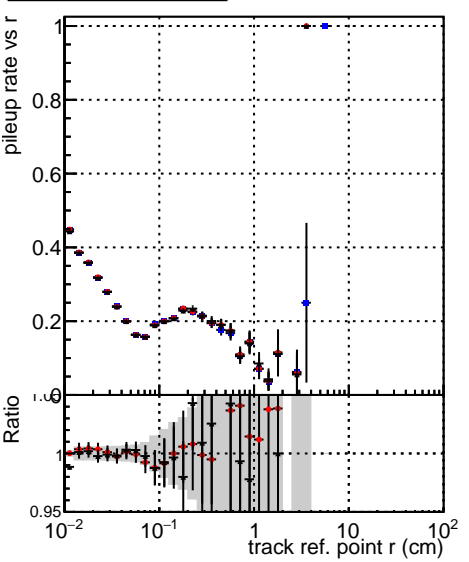

Fake rate vs vertpos

Duplicates Rate vs vertpos

Pileup rate vs vertpos

—●— DQM_TT_mkFit-DQM_original
—●— /data2/legianni/standalone-May24/CMSSW_13_2_X_2023-06-05-1100/src/DQM_TT_mkFit-DQM_mod_updatedmod127
—●— DQM_TT_mkFit-DQM_update-mod127

Fake rate vs v

Duplicates Rate vs v

Pileup rate vs v

Fake rate vs. sim PV z

Duplicates Rate vs sim PV z

Pileup rate vs. sim PV z