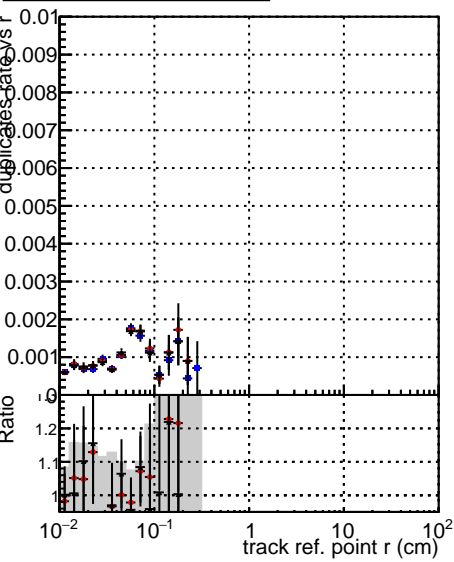

Fake rate vs vertpos

Duplicates Rate vs vertpos

Pileup rate vs vertpos

—●— DQM_TT_mkFit-DQM_original
—●— /data2/legianni/standalone-May24/CMSSW_13_2_X_2023-06-05-1100/src/DQM_TT_mkFit-DQM_mod_updatedmod127
—●— DQM_TT_mkFit-DQM_update-mod127

Fake rate vs v

Duplicates Rate vs v

Pileup rate vs v

Fake rate vs. sim PV z

Duplicates Rate vs sim PV z

Pileup rate vs. sim PV z