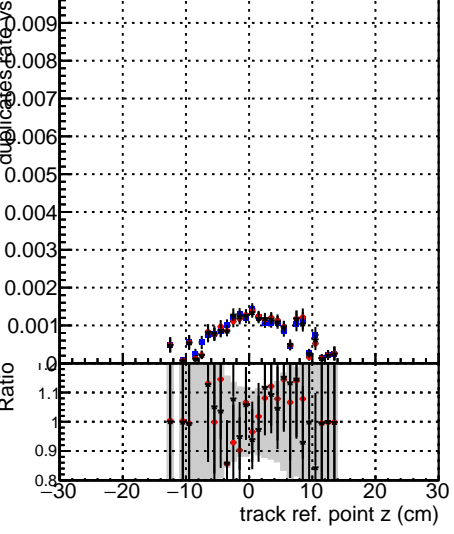

Fake rate vs vertpos

Duplicates Rate vs vertpos

Pileup rate vs vertpos

—●— DQM_TT_mkFit-DQM_original
—●— /data2/legianni/standalone-May24/CMSSW_13_2_X_2023-06-05-1100/src/DQM_TT_mkFit-DQM_mod_updatedmod127
—●— DQM_TT_mkFit-DQM_update-mod127

Fake rate vs v

Duplicates Rate vs v

Pileup rate vs v

Fake rate vs. sim PV z

Duplicates Rate vs sim PV z

Pileup rate vs. sim PV z