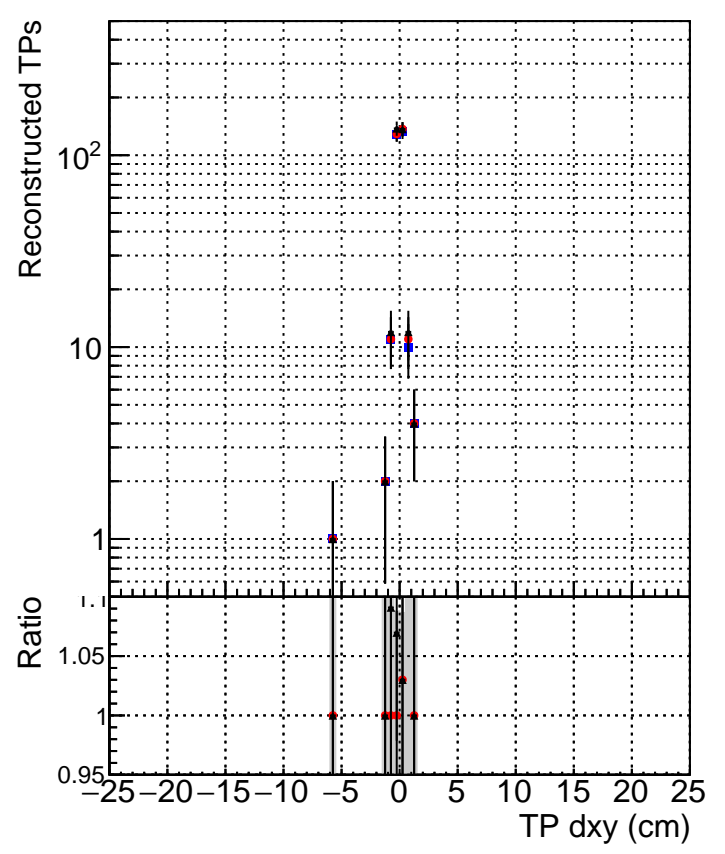

N of simulated tracks vs dxy

N of associated tracks (simToReco) vs dxy

N of simulated track

- DQM_TT_mkFit-DQM_original
- /data2/legianni/standalone-May24/CMSSW_13_2_X_2023-06-05-1100/src/DQM_TT_mkFit-DQM_mod_upd
- ▲ DQM_TT_mkFit-DQM_update-mod127