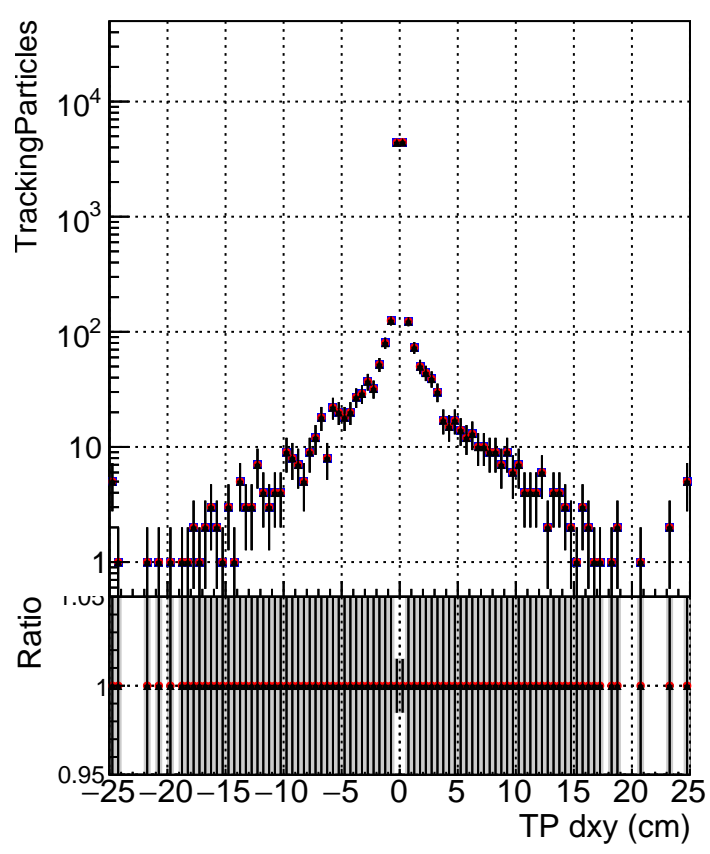

N of simulated tracks vs dxy

N of associated tracks (simToReco) vs dxy

N of simulated track

- DQM_TT_mkFit-DQM_original
- /data2/legianni/standalone-May24/CMSSW_13_2_X_2023-06-05-1100/src/DQM_TT_mkFit-DQM_mod_upd
- ▲ DQM_TT_mkFit-DQM_update-mod127