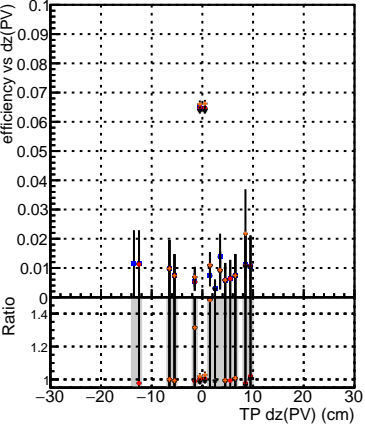

Efficiency vs Dxy(PV)

Legend:
- DQM_TT_mkFit-DQM_original (blue line)
- /data2/legianni/standalone-May24/CMSSW_13_2_X_2023-06-05-1100/src/DQM_TT_mkFit-DQM_updated-0 (red line)
- DQM_TT_mkFit-DQM_original_newwindows (black line)
- DQM_TT_mkFit-DQM_update-mod127 (orange line)

Efficiency vs Dz(PV)

Efficiency vs Dz(PV)