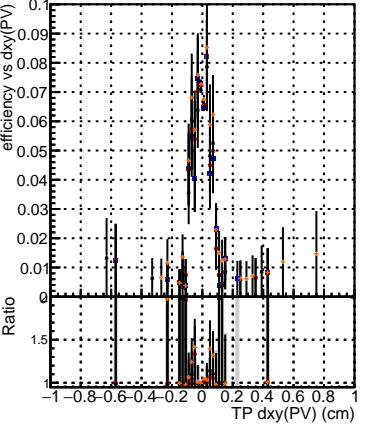

Efficiency vs Dxy(PV)

Legend:
- DQM_TT_mkFit-DQM_original (blue line)
- /data2/legianni/standalone-May24/CMSSW_13_2_X_2023-06-05-1100/src/DQM_TT_mkFit-DQM_updated-0 (red line)
- DQM_TT_mkFit-DQM_original_newwindows (black line)
- DQM_TT_mkFit-DQM_update-mod127 (orange line)

Efficiency vs Dz(PV)

Efficiency vs Dz(PV)