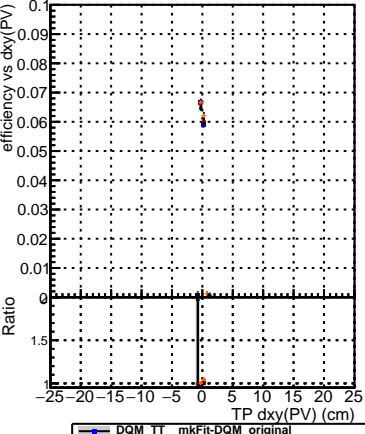

Efficiency vs Dxy(PV)

Legend:
- DQM_TT_mkFit-DQM_original (blue line)
- /data2/legianni/standalone-May24/CMSSW_13_2_X_2023-06-05-1100/src/DQM_TT_mkFit-DQM_updated-0 (red line)
- DQM_TT_mkFit-DQM_original_newwindows (black line)
- DQM_TT_mkFit-DQM_update-mod127 (orange line)

Efficiency vs Dz(PV)

Efficiency vs Dz(PV)