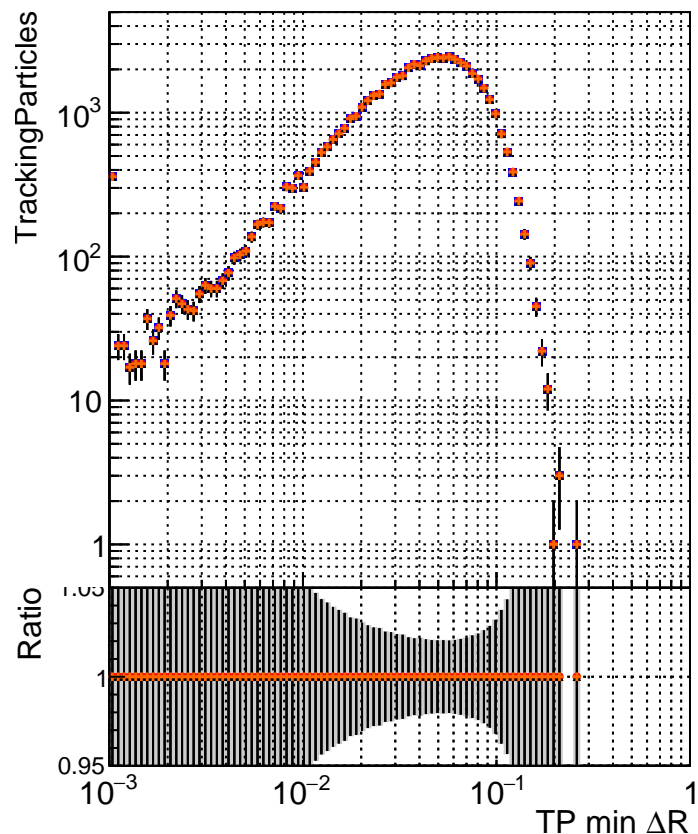

N of simulated tracks vs dR

N of associated tracks (simToReco) vs dR

N of simulated trac

N of associated tracks (simToReco) vs dR

- DQM\_TT\_mkFit-DQM\_original
- /data2/legianni/standalone-May24/CMSSW\_13\_2\_X\_2023-06-05-1100/src/DQM\_TT\_mkFit-DQM\_updated-0
- ▲ DQM\_TT\_mkFit-DQM\_original\_newwindows
- ◆ DQM\_TT\_mkFit-DQM\_update-mod127