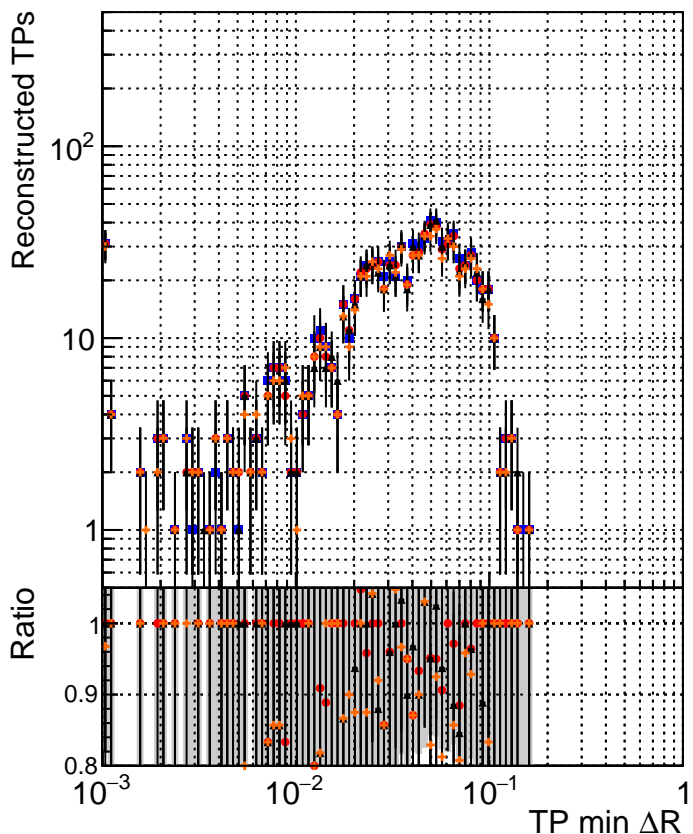

N of simulated tracks vs dR

N of associated tracks (simToReco) vs dR

N of simulated trac

N of associated tracks (simToReco) vs dR

- DQM\_TT\_mkFit-DQM\_original
- /data2/legianni/standalone-May24/CMSSW\_13\_2\_X\_2023-06-05-1100/src/DQM\_TT\_mkFit-DQM\_updated-0
- ▲ DQM\_TT\_mkFit-DQM\_original\_newwindows
- ◆ DQM\_TT\_mkFit-DQM\_update-mod127