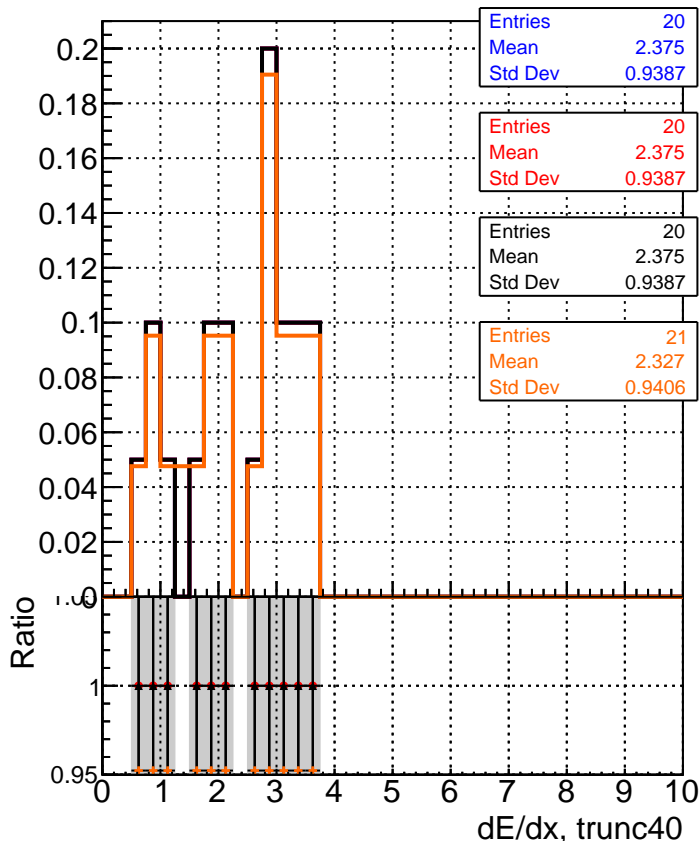

dE/dx estimator 1

dE/dx estimator 2

— DQM_TT_mkFit-DQM_original
— /data2/legianni/standalone-May24/CMSSW_13_2_X_2023-06-05-1100/src/DQM_TT_mkFit-DQM_updated-0
— DQM_TT_mkFit-DQM_original_newwindows
— DQM_TT_mkFit-DQM_update-mod127