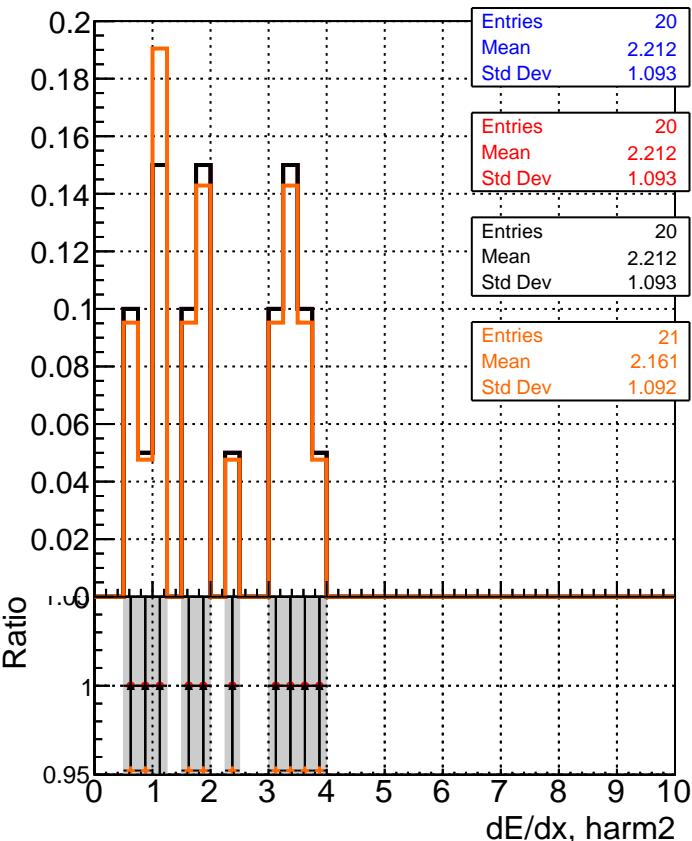

dE/dx estimator 1

dE/dx estimator 2

— DQM_TT_mkFit-DQM_original
— /data2/legianni/standalone-May24/CMSSW_13_2_X_2023-06-05-1100/src/DQM_TT_mkFit-DQM_updated-0
— DQM_TT_mkFit-DQM_original_newwindows
— DQM_TT_mkFit-DQM_update-mod127