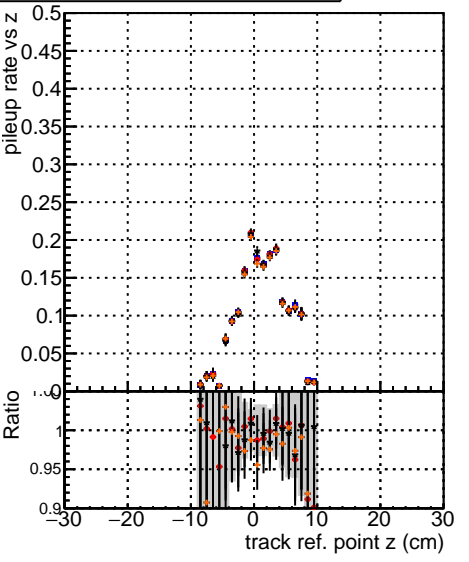

Fake rate vs vertpos

Duplicates Rate vs vertpos

Pileup rate vs vertpos

■ DGM TT mkFit-DQM original  
● data2Legiam standalone  
▲ DGM TT mkFit-DQM update-mod127  
 /data2/Legiam/standalone/24/CMSSW\_13\_2\_X\_2023-06-05-1100/src/DGM\_TT\_mkFit-DQM\_updated-0

Fake rate vs v

Fake rate vs. sim PV z

Duplicates Rate vs sim PV z

Pileup rate vs. sim PV z