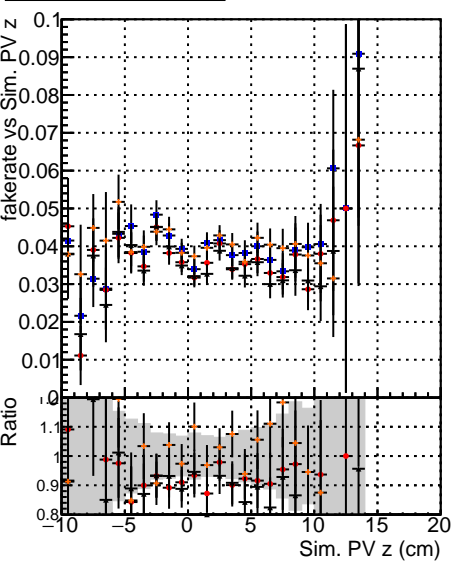

Fake rate vs vertpos

Duplicates Rate vs vertpos

Pileup rate vs vertpos

■ DGM TT mkFit-DQM original  
● data2Legiam standalone  
▲ DGM TT mkFit-DQM update-mod127  
 /data2/Legiam/standalone/24/CMSSW\_13\_2\_X\_2023-06-05-1100/src/DGM\_TT\_mkFit-DQM\_updated-0

Fake rate vs v

Fake rate vs. sim PV z

Duplicates Rate vs sim PV z

Pileup rate vs. sim PV z