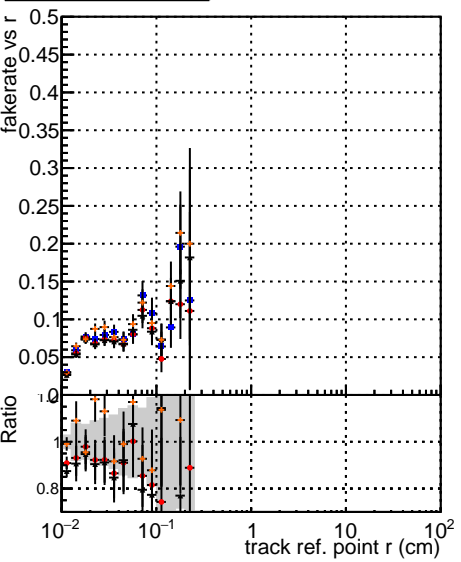

Fake rate vs vertpos

Duplicates Rate vs vertpos

Pileup rate vs vertpos

■ DGM TT mkFit-DQM original  
● data2Legiam standalone  
▲ DGM TT mkFit-DQM update-mod127  
 /data2/Legiam/standalone/24/CMSSW\_13\_2\_X\_2023-06-05-1100/src/DGM\_TT\_mkFit-DQM\_updated-0

Fake rate vs v

Fake rate vs. sim PV z

Duplicates Rate vs sim PV z

Pileup rate vs. sim PV z