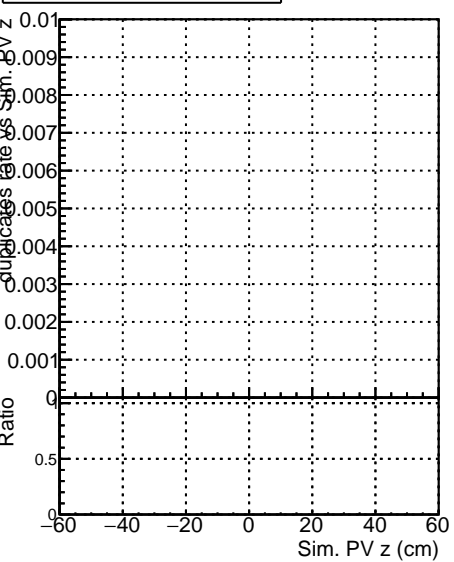

Fake rate vs vertpos

Duplicates Rate vs vertpos

Pileup rate vs vertpos

■ DGM TT mkFit-DQM original  
● data2Legiam standalone  
▲ DGM TT mkFit-DQM update-mod127  
 /data2/Legiam/standalone/24/CMSSW\_13\_2\_X\_2023-06-05-1100/src/DGM\_TT\_mkFit-DQM\_updated-0

Fake rate vs v

Fake rate vs. sim PV z

Duplicates Rate vs sim PV z

Pileup rate vs. sim PV z