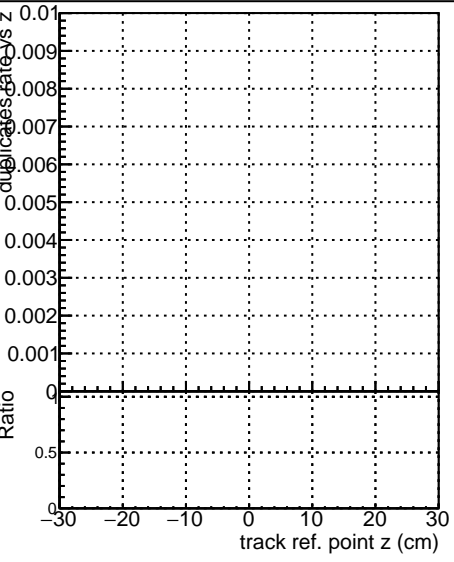

Fake rate vs vertpos

Duplicates Rate vs vertpos

Pileup rate vs vertpos

■ DGM TT mkFit-DQM original  
● data2Legiam standalone  
▲ DGM TT mkFit-DQM update-mod127  
 /data2/Legiam/standalone/24/CMSSW\_13\_2\_X\_2023-06-05-1100/src/DGM\_TT\_mkFit-DQM\_updated-0

Fake rate vs v

Fake rate vs. sim PV z

Duplicates Rate vs sim PV z

Pileup rate vs. sim PV z