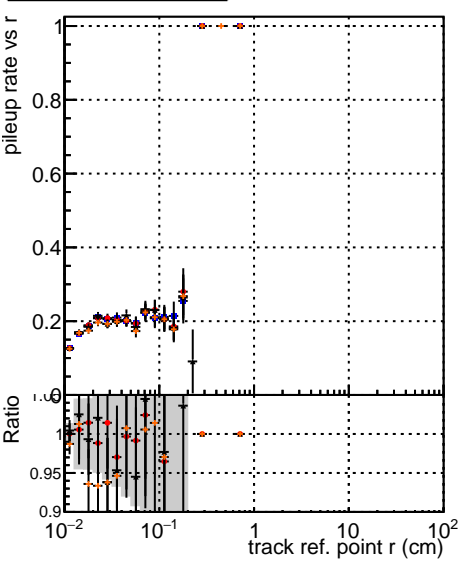

Fake rate vs vertpos

Duplicates Rate vs vertpos

Pileup rate vs vertpos

■ DGM TT mkFit-DQM original  
● data2Legiam standalone  
▲ DGM TT mkFit-DQM update-mod127  
 /data2/Legiam/standalone/24/CMSSW\_13\_2\_X\_2023-06-05-1100/src/DGM\_TT\_mkFit-DQM\_updated-0

Fake rate vs v

Fake rate vs. sim PV z

Duplicates Rate vs sim PV z

Pileup rate vs. sim PV z