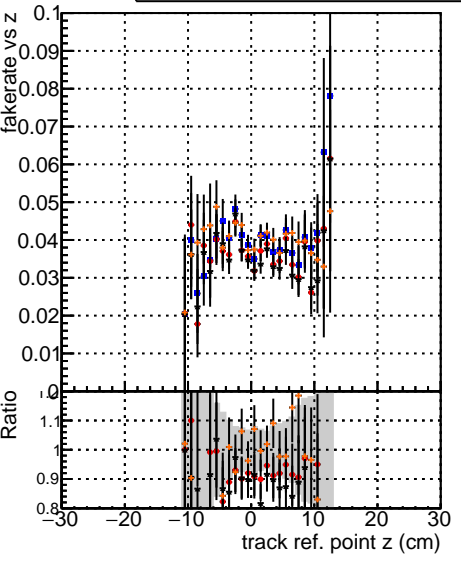

Fake rate vs vertpos

Duplicates Rate vs vertpos

Pileup rate vs vertpos

■ DGM TT mkFit-DQM original  
● data2Legiam standalone  
▲ DGM TT mkFit-DQM update-mod127  
 /data2/Legiam/standalone/24/CMSSW\_13\_2\_X\_2023-06-05-1100/src/DGM\_TT\_mkFit-DQM\_updated-0

Fake rate vs v

Fake rate vs. sim PV z

Duplicates Rate vs sim PV z

Pileup rate vs. sim PV z