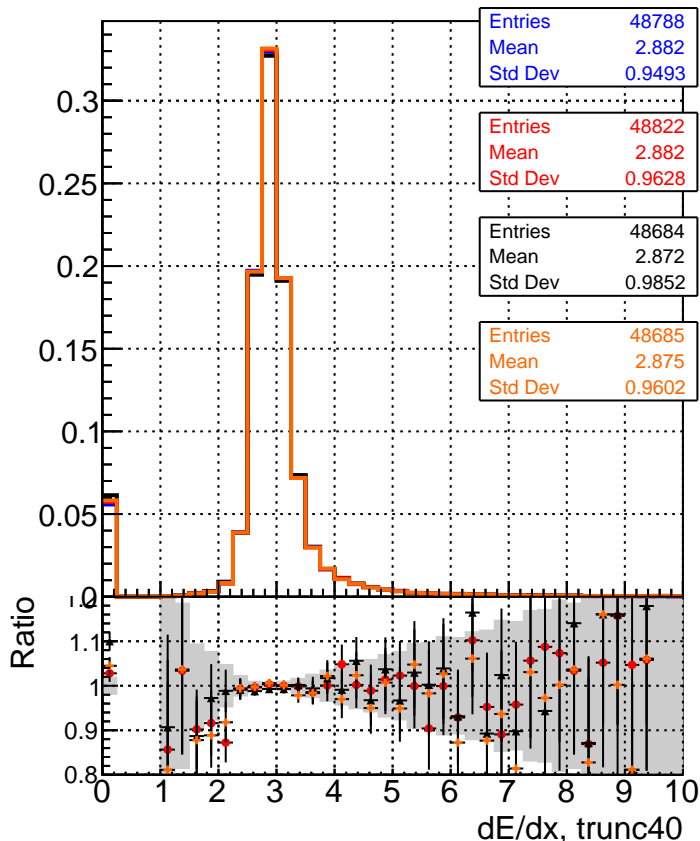

dE/dx estimator 1**dE/dx estimator 2**

— DQM_TT_mkFit-DQM_original
—●— /data2/legianni/standalone-May24/CMSSW_13_2_X_2023-06-05-1100/src/DQM_TT_mkFit-DQM_updated-0
—●— DQM_TT_mkFit-DQM_original_newwindows
—●— DQM_TT_mkFit-DQM_update-mod127