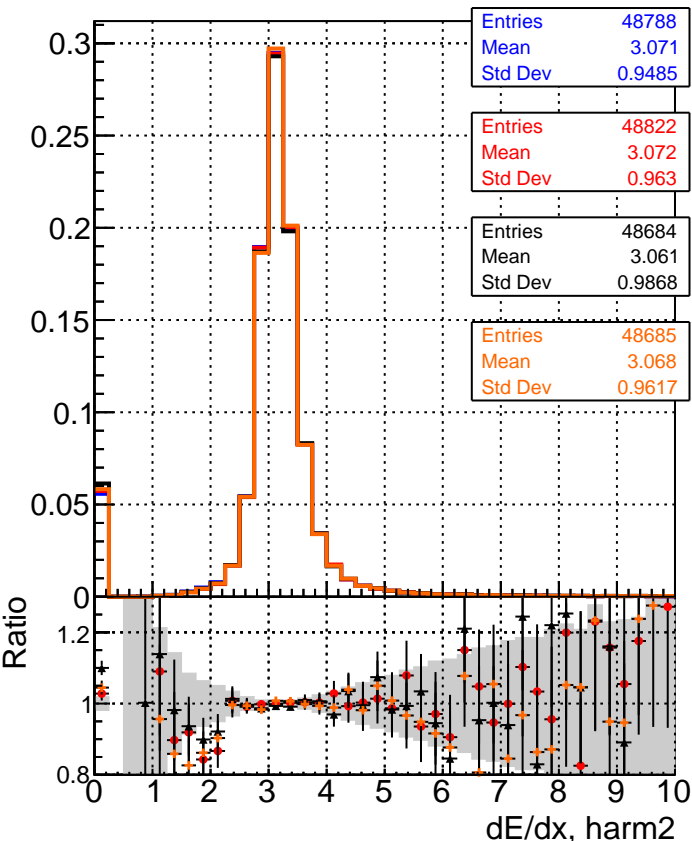

dE/dx estimator 1**dE/dx estimator 2**

— DQM_TT_mkFit-DQM_original
—●— /data2/legianni/standalone-May24/CMSSW_13_2_X_2023-06-05-1100/src/DQM_TT_mkFit-DQM_updated-0
—●— DQM_TT_mkFit-DQM_original_newwindows
—●— DQM_TT_mkFit-DQM_update-mod127