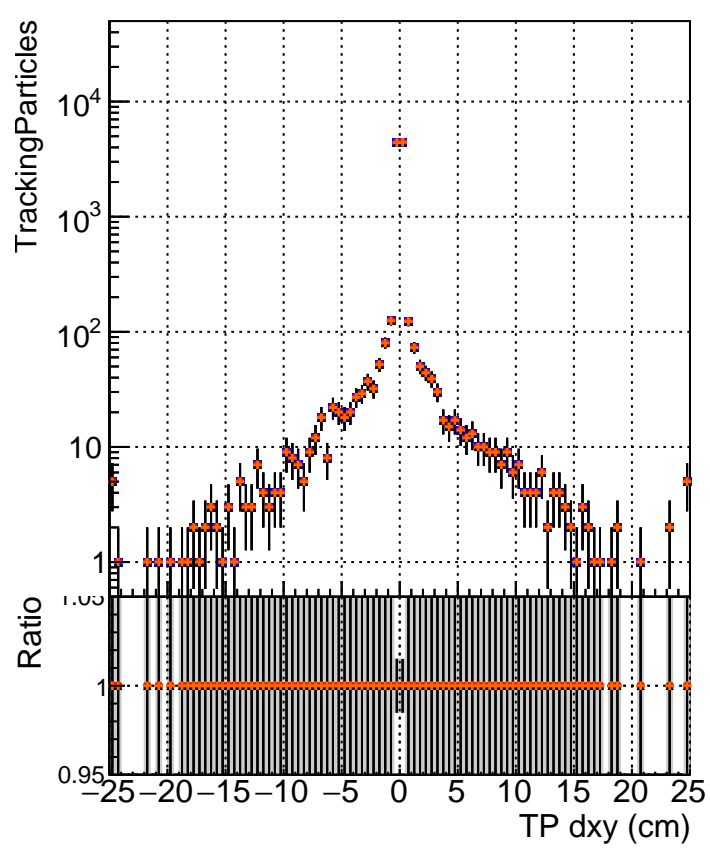

N of simulated tracks vs dxy

N of associated tracks (simToReco) vs dxy

N of simulated track

- DQM_TT_mkFit-DQM_original
- /data2/legianni/standalone-May24/CMSSW_13_2_X_2023-06-05-1100/src/DQM_TT_mkFit-DQM_updated-0
- ▲ DQM_TT_mkFit-DQM_original_newwindows
- ◆ DQM_TT_mkFit-DQM_update-mod127