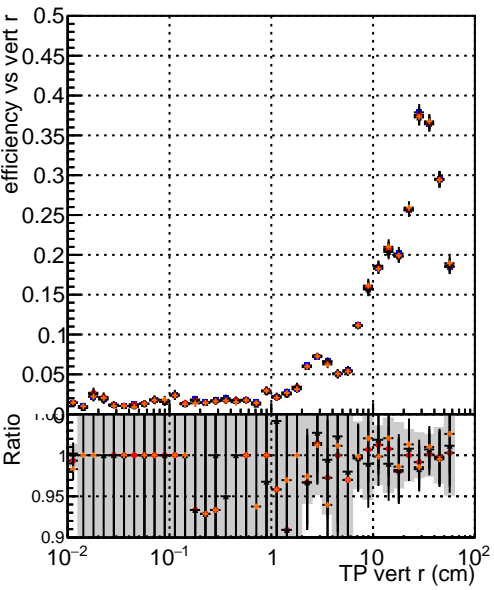

Efficiency vs vertpos**fake+duplicates vs vert r****Efficiency**

- DQM_TT_mkFit-DQM_original
- /data2/legianni/standalone-May24/CMSSW_13_2_X_2023-06-05-1100/src/DQM_TT_mkFit-DQM_updated0
- DQM_TT_mkFit-DQM_original_newwindows
- DQM_TT_mkFit-DQM_update-mod127

**Efficiency vs. sim PV z****fake+duplicates vs Sim. PV z**