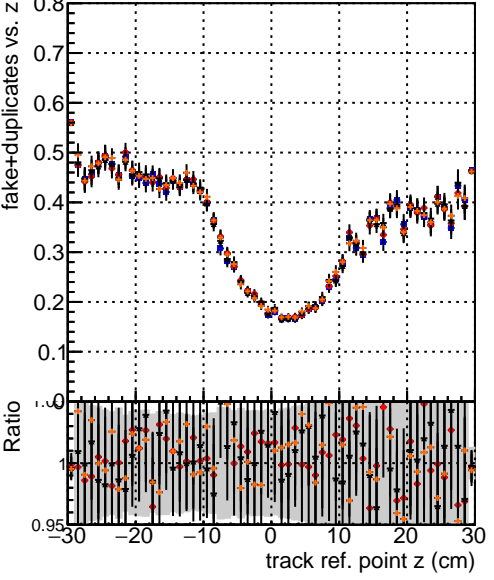

Efficiency vs vertpos**fake+duplicates vs vert r****Efficiency**

- DQM_TT_mkFit-DQM_original
- /data2/legianni/standalone-May24/CMSSW_13_2_X_2023-06-05-1100/src/DQM_TT_mkFit-DQM_updated0
- DQM_TT_mkFit-DQM_original_newwindows
- DQM_TT_mkFit-DQM_update-mod127

**Efficiency vs. sim PV z****fake+duplicates vs Sim. PV z**