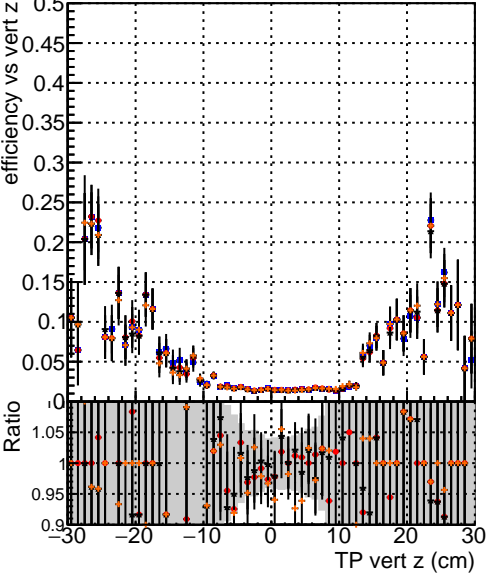

Efficiency vs vertpos**fake+duplicates vs vert r****Efficiency**

- DQM_TT_mkFit-DQM_original
- /data2/legianni/standalone-May24/CMSSW_13_2_X_2023-06-05-1100/src/DQM_TT_mkFit-DQM_updated0
- DQM_TT_mkFit-DQM_original_newwindows
- DQM_TT_mkFit-DQM_update-mod127

**Efficiency vs. sim PV z****fake+duplicates vs Sim. PV z**