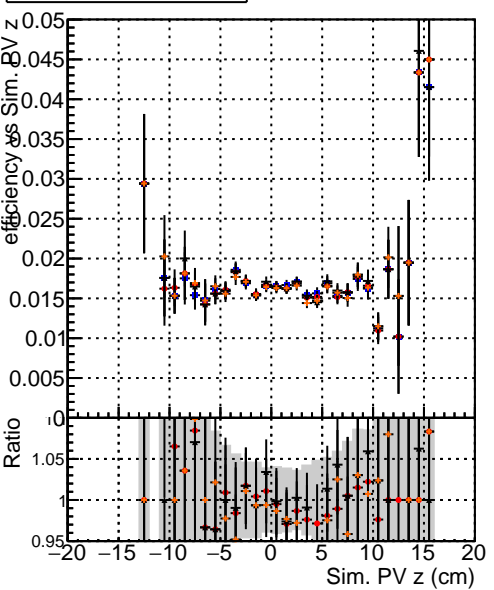

Efficiency vs vertpos**fake+duplicates vs vert r****Efficiency**

- DQM_TT_mkFit-DQM_original
- /data2/legianni/standalone-May24/CMSSW_13_2_X_2023-06-05-1100/src/DQM_TT_mkFit-DQM_updated0
- DQM_TT_mkFit-DQM_original_newwindows
- DQM_TT_mkFit-DQM_update-mod127

**Efficiency vs. sim PV z****fake+duplicates vs Sim. PV z**