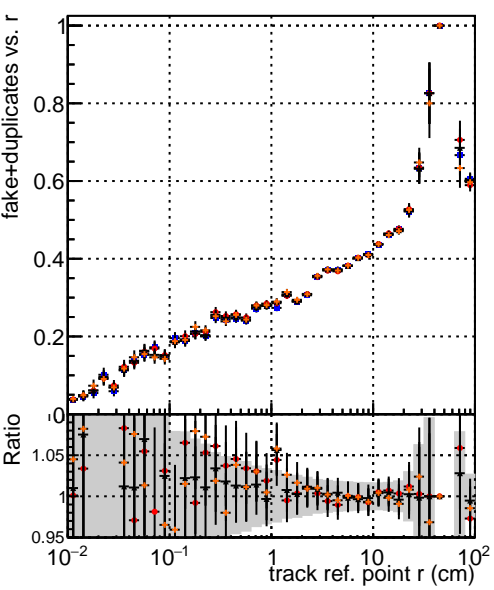

Efficiency vs vertpos**fake+duplicates vs vert r****Efficiency**

- DQM_TT_mkFit-DQM_original
- /data2/legianni/standalone-May24/CMSSW_13_2_X_2023-06-05-1100/src/DQM_TT_mkFit-DQM_updated0
- DQM_TT_mkFit-DQM_original_newwindows
- DQM_TT_mkFit-DQM_update-mod127

**Efficiency vs. sim PV z****fake+duplicates vs Sim. PV z**